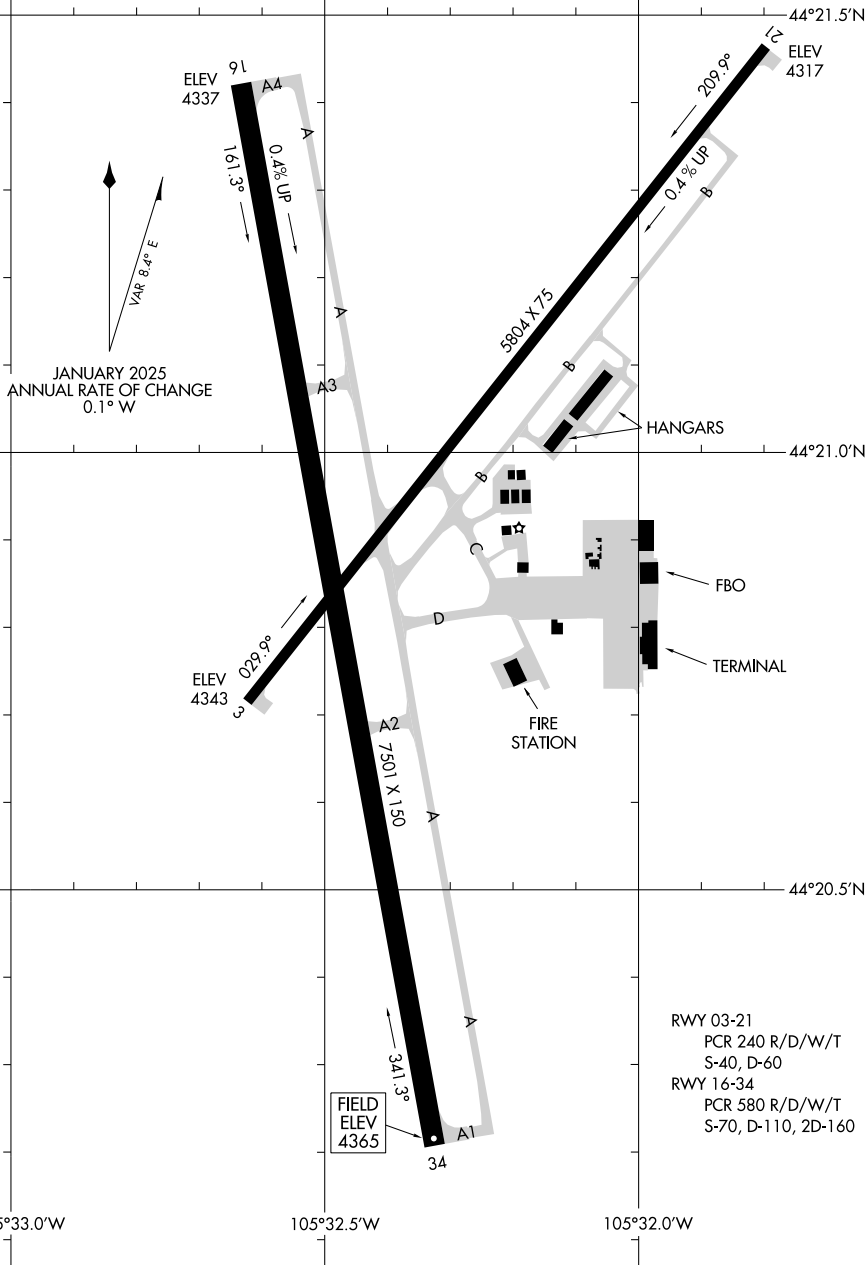

# AIRPORT DIAGRAM

NORTHEAST WYOMING RGNL (GCC)  
GILLETTE, WYOMING

AL-5728 (FAA)

ASOS  
124.175

D

JANUARY 2025  
ANNUAL RATE OF CHANGE  
0.1° W

NW-1, 16 APR 2026 to 14 MAY 2026

NW-1, 16 APR 2026 to 14 MAY 2026

105°33.0'W

105°32.5'W

105°32.0'W

RWY 03-21  
PCR 240 R/D/W/T  
S-40, D-60

RWY 16-34  
PCR 580 R/D/W/T  
S-70, D-110, 2D-160