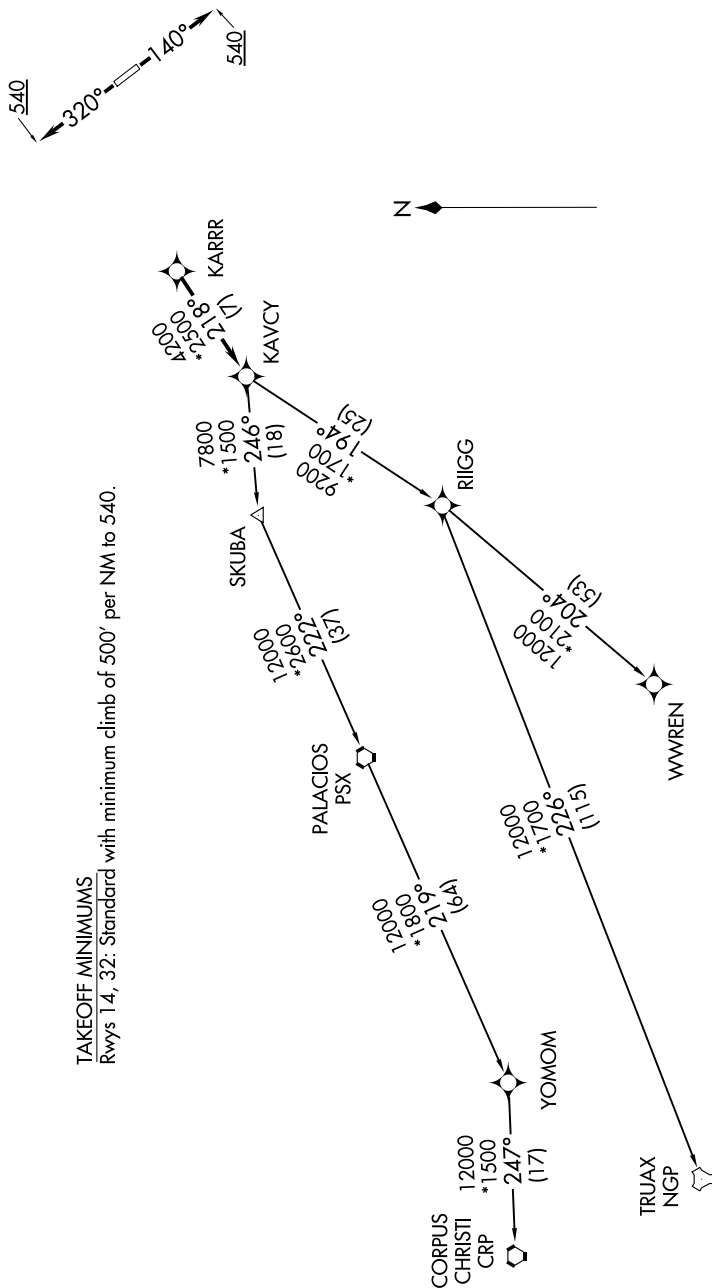

KARR SEVEN DEPARTURE (RNAV)

**TOP ALTITUDE:
ASSIGNED BY ATC**

RNAV-1 DME/DME/IRU or GPS.
RADAR required.

CTAF
122.8
HOUSTON DEP CON
134.45 284.0

NOTE: Chart not to scale.

(NARRATIVE ON FOLLOWING PAGE)

KARR SEVEN DEPARTURE (RNAV)