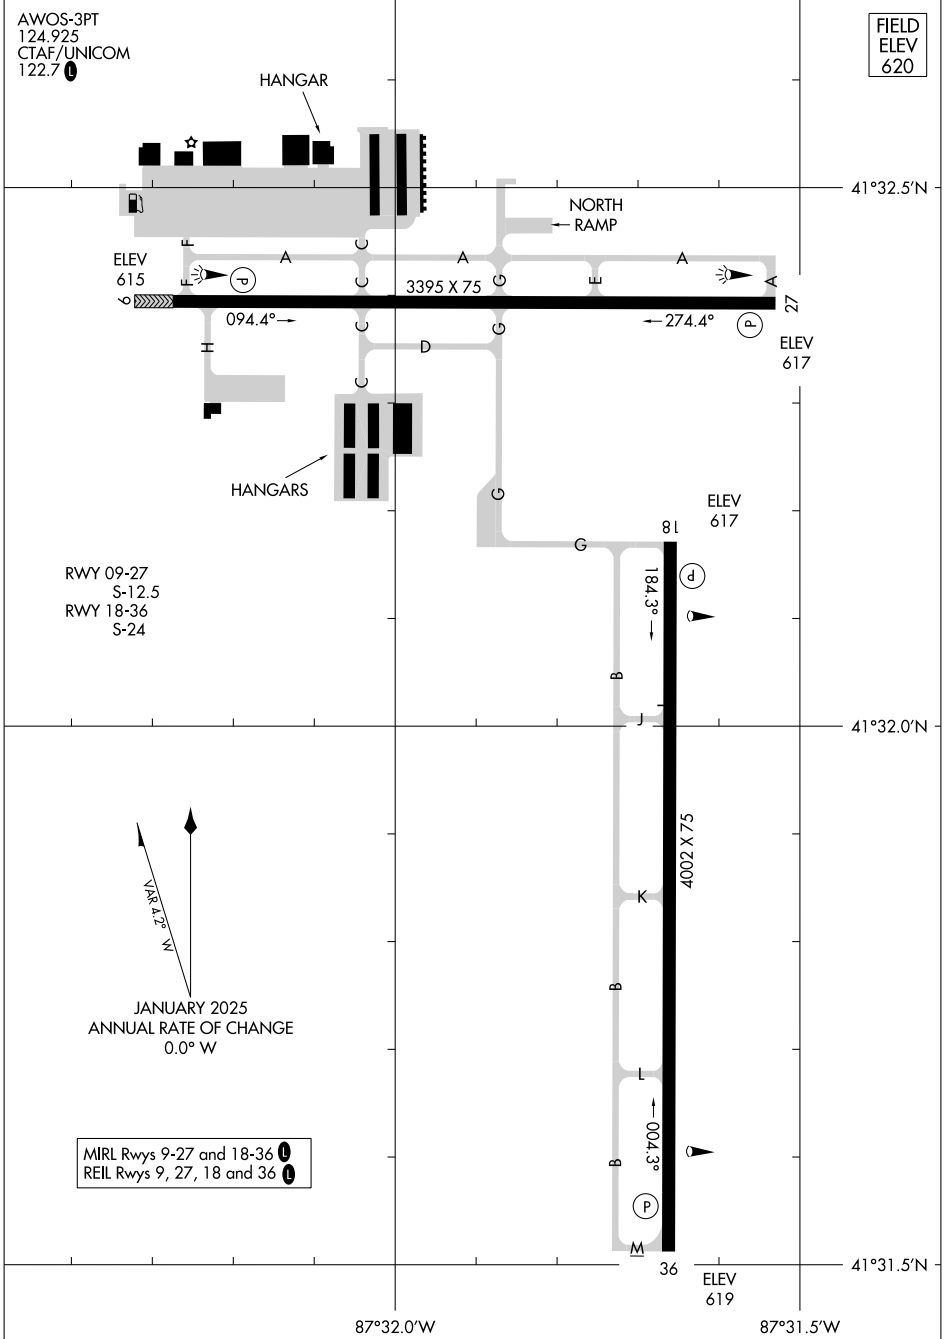

25107

# AIRPORT DIAGRAM

AL-5826 (FAA)

LANSING MUNI (IGQ)  
CHICAGO, ILLINOIS

EC-3, 16 APR 2026 to 14 MAY 2026

EC-3, 16 APR 2026 to 14 MAY 2026