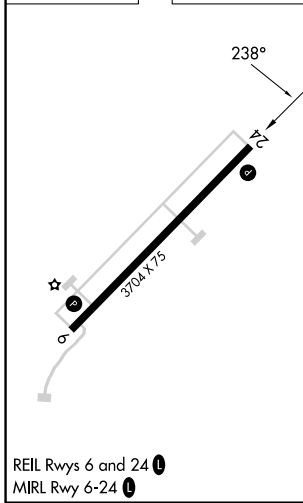

APP CRS	Rwy Ldg	3704
238°	TDZE	474
	Apt Elev	474

RNAV (GPS) RWY 24

POTSDAM MUNI/DAMON FLD (P'TD)

RNP APCH - GPS.		MISSED APPROACH: Climbing left turn to 2400 direct WURIP and hold.
AWOS-3P 118.325	BOSTON CENTER 135.25 377.1	UNICOM 122.8 (CTAF) 0

ELEV	474	TDZE	474
------	------------	------	------------

2400 WURIP		WURIP 4 NM Holding Pattern	
1.2 NM to RWY 24		RODYO	
RWY 24		238°	
1.2		2.6 NM	
CATEGORY		A	B
LNAV MDA		880-1	406 (500-1)
CIRCLING		920-1	980-1
		446 (500-1)	506 (600-1)
		1040-1½	566 (600-1½)
		880-1½	406 (500-1½)
		NA	NA