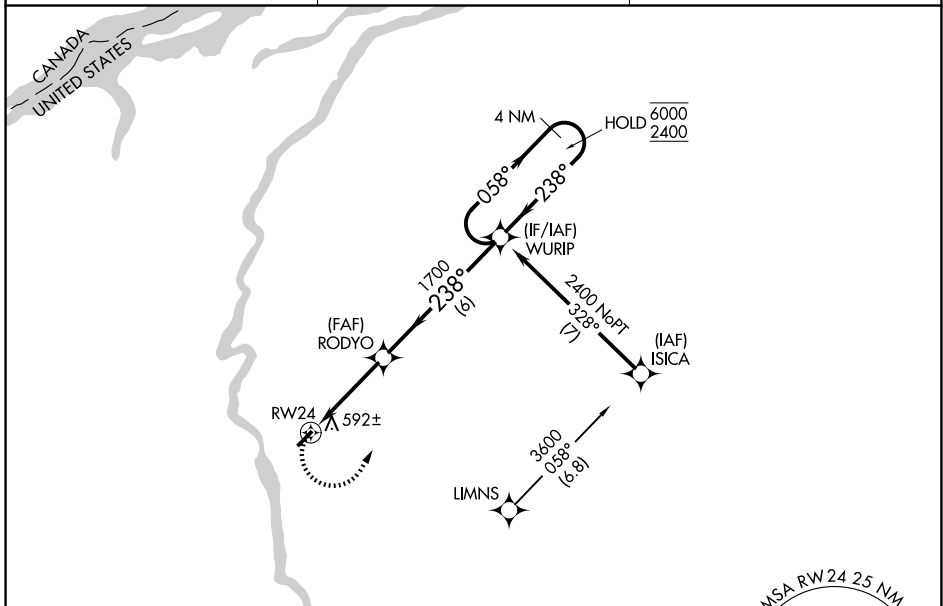

APP CRS	Rwy Ldg	3704
238°	TDZE	474
	Apt Elev	474

RNAV (GPS) RWY 24

POTSDAM MUNI/DAMON FLD (P'TD)

RNP APCH - GPS.		MISSED APPROACH: Climbing left turn to 2400 direct WURIP and hold.
AWOS-3P 118.325	BOSTON CENTER 135.25 377.1	UNICOM 122.8 (CTAF) 0

ELEV	474	TDZE	474
------	------------	------	------------

2400 WURIP		WURIP 4 NM Holding Pattern	
1.2 NM to RWY 24		RODYO	
RWY 24		238°	
1.2		2.6 NM	
CATEGORY		A	B
LNAV MDA		880-1	406 (500-1)
CIRCLING		920-1	980-1
		446 (500-1)	506 (600-1)
		1040-1½	566 (600-1½)
		880-1½	406 (500-1½)
		NA	NA

NE-2, 16 APR 2026 to 14 MAY 2026

NE-2, 16 APR 2026 to 14 MAY 2026