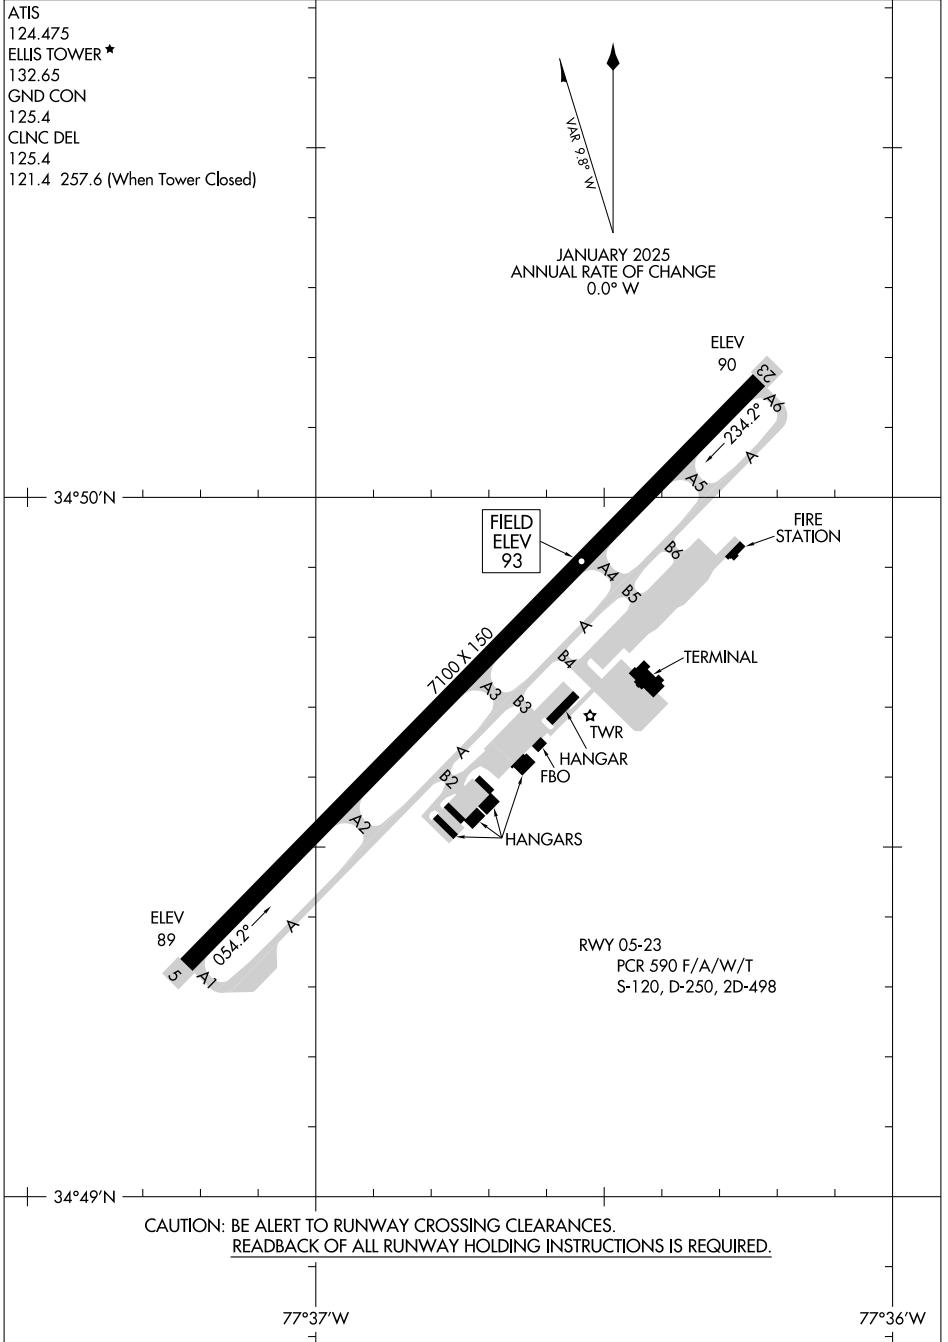

26022 **AIRPORT DIAGRAM** ALBERT J ELLIS/JACKSONVILLE (OAJ) JACKSONVILLE, NORTH CAROLINA

AL-5880 (FAA)

ATIS
124.475
ELLIS TOWER ★
132.65
GND CON
125.4
CLNC DEL
125.4
121.4 257.6 (When Tower Closed)

JANUARY 2025
ANNUAL RATE OF CHANGE
0.0° W

SE-2, 16 APR 2026 to 14 MAY 2026

SE-2, 16 APR 2026 to 14 MAY 2026

CAUTION: BE ALERT TO RUNWAY CROSSING CLEARANCES.
READBACK OF ALL RUNWAY HOLDING INSTRUCTIONS IS REQUIRED.

77°37'W

77°36'W