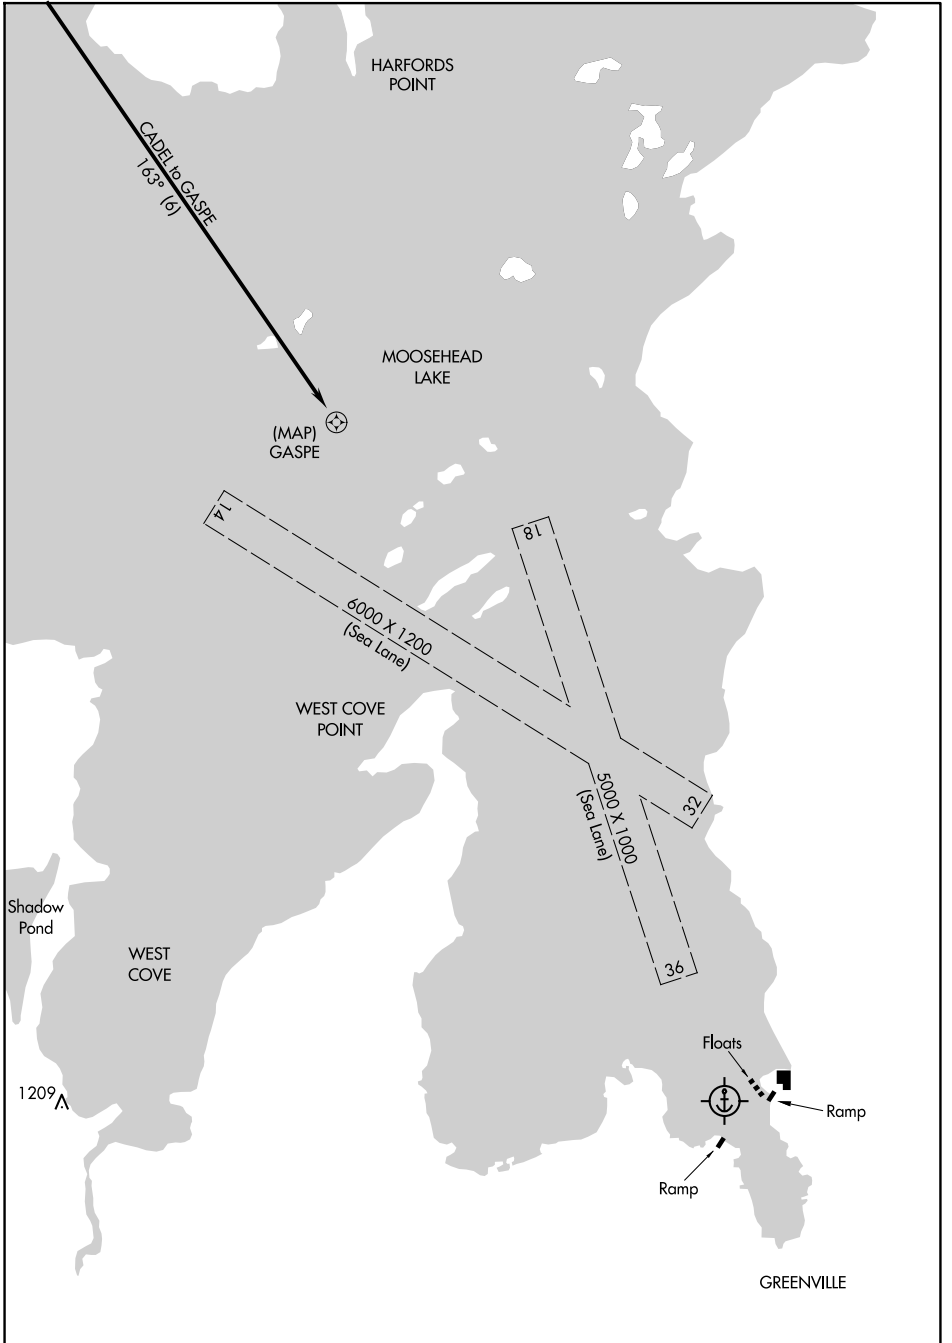

24249

RNAV (GPS) -B LANDING

AL-5935 (FAA)

MOOSEHEAD AERO MARINE (52B)
GREENVILLE, MAINE

NE-1, 16 APR 2026 to 14 MAY 2026

NE-1, 16 APR 2026 to 14 MAY 2026

RNAV (GPS) -B LANDING

45°28'N-69°36'W

GREENVILLE, MAINE
MOOSEHEAD AERO MARINE (52B)

Amdt 1A 05SEP24