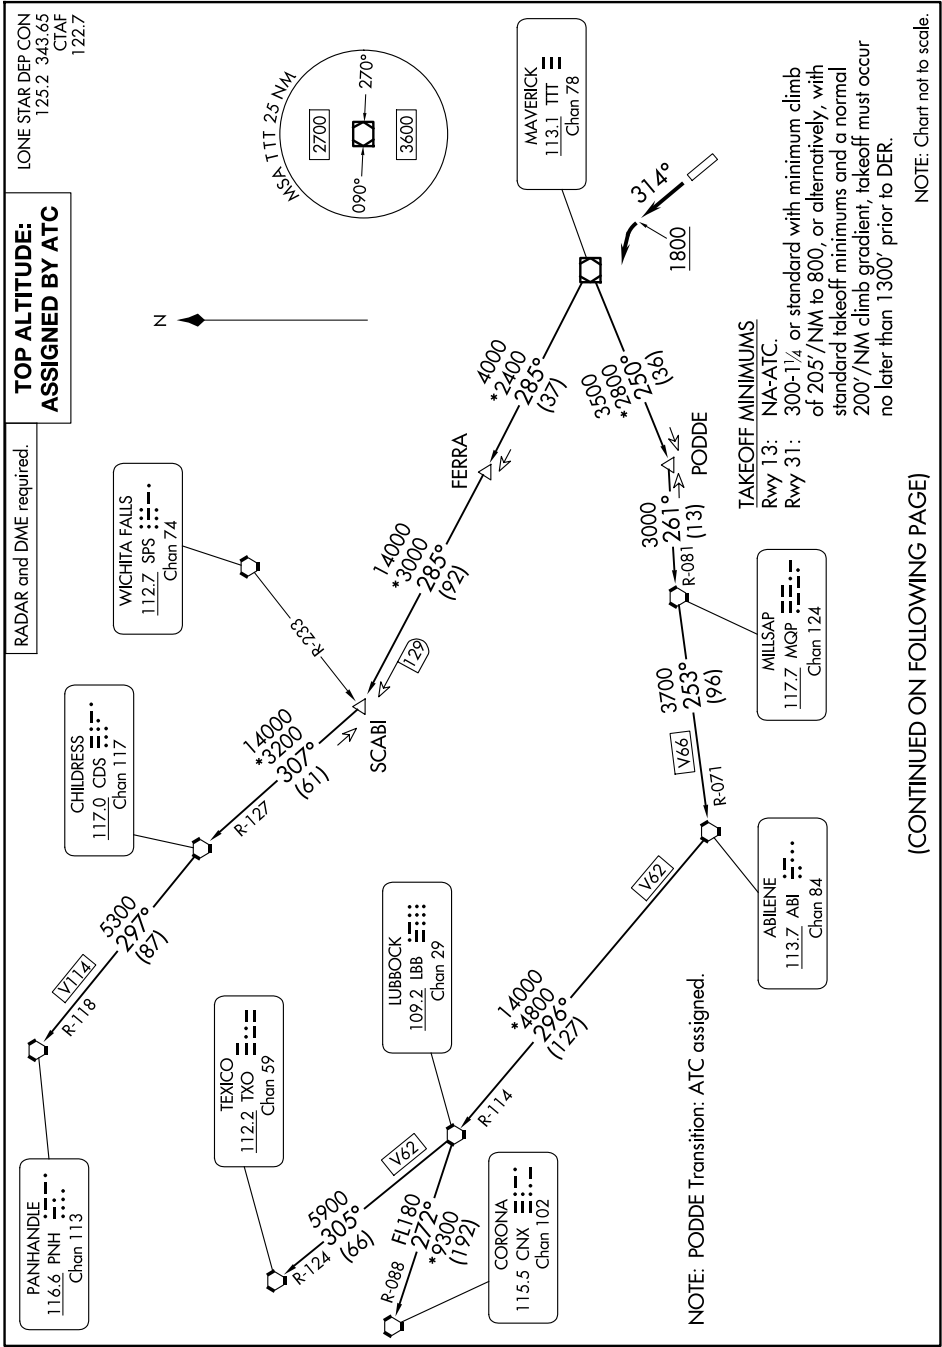

# WORTH ONE DEPARTURE

SC-2, 16 APR 2026 to 14 MAY 2026

# WORTH ONE DEPARTURE

(CONTINUED ON FOLLOWING PAGE)

SC-2, 16 APR 2026 to 14 MAY 2026