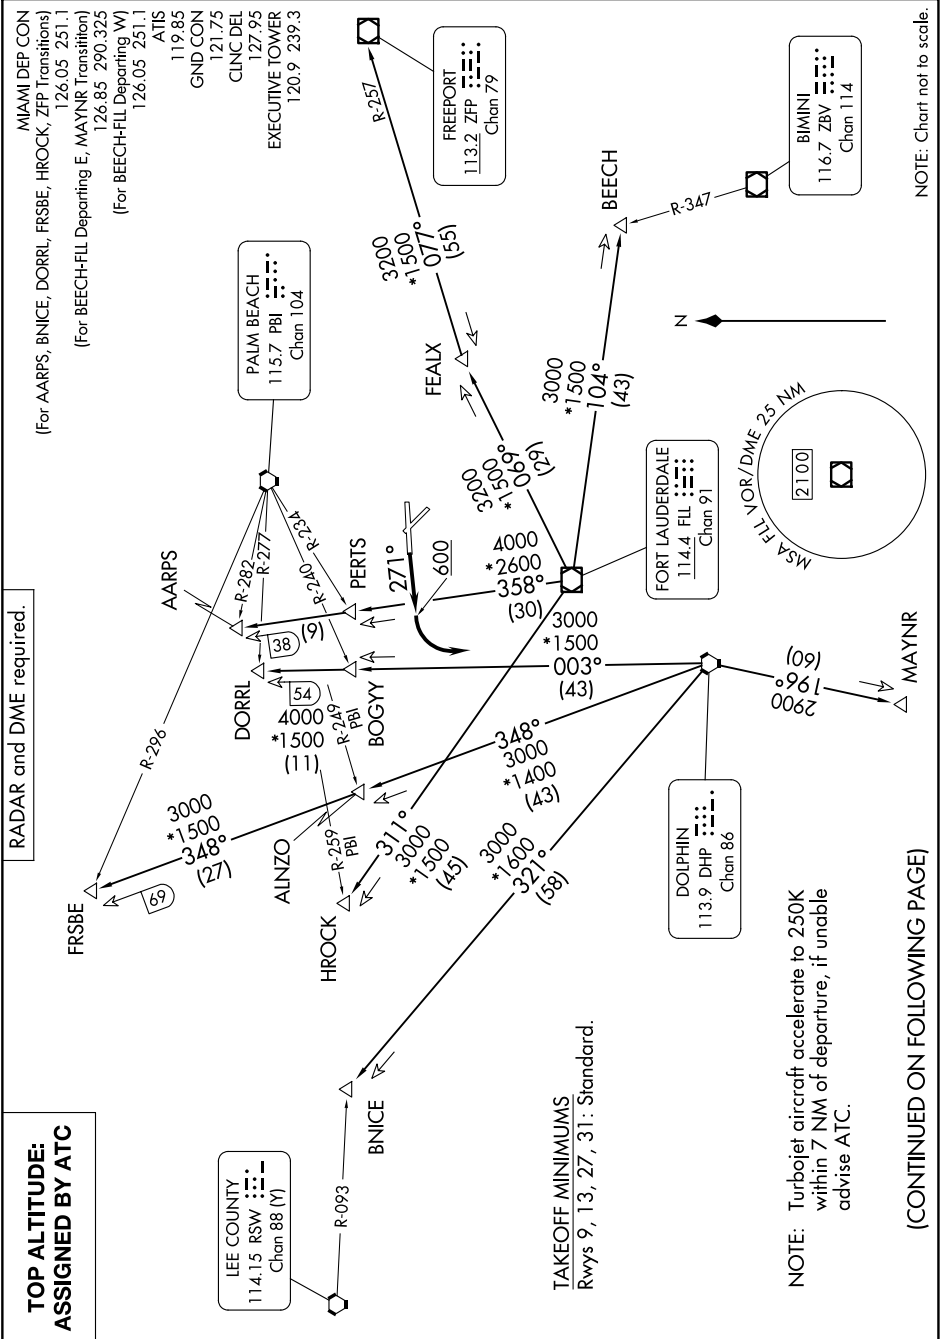

FORT LAUDERDALE TWO DEPARTURE

SE-3, 16 APR 2026 to 14 MAY 2026

FORT LAUDERDALE TWO DEPARTURE

SE-3, 16 APR 2026 to 14 MAY 2026