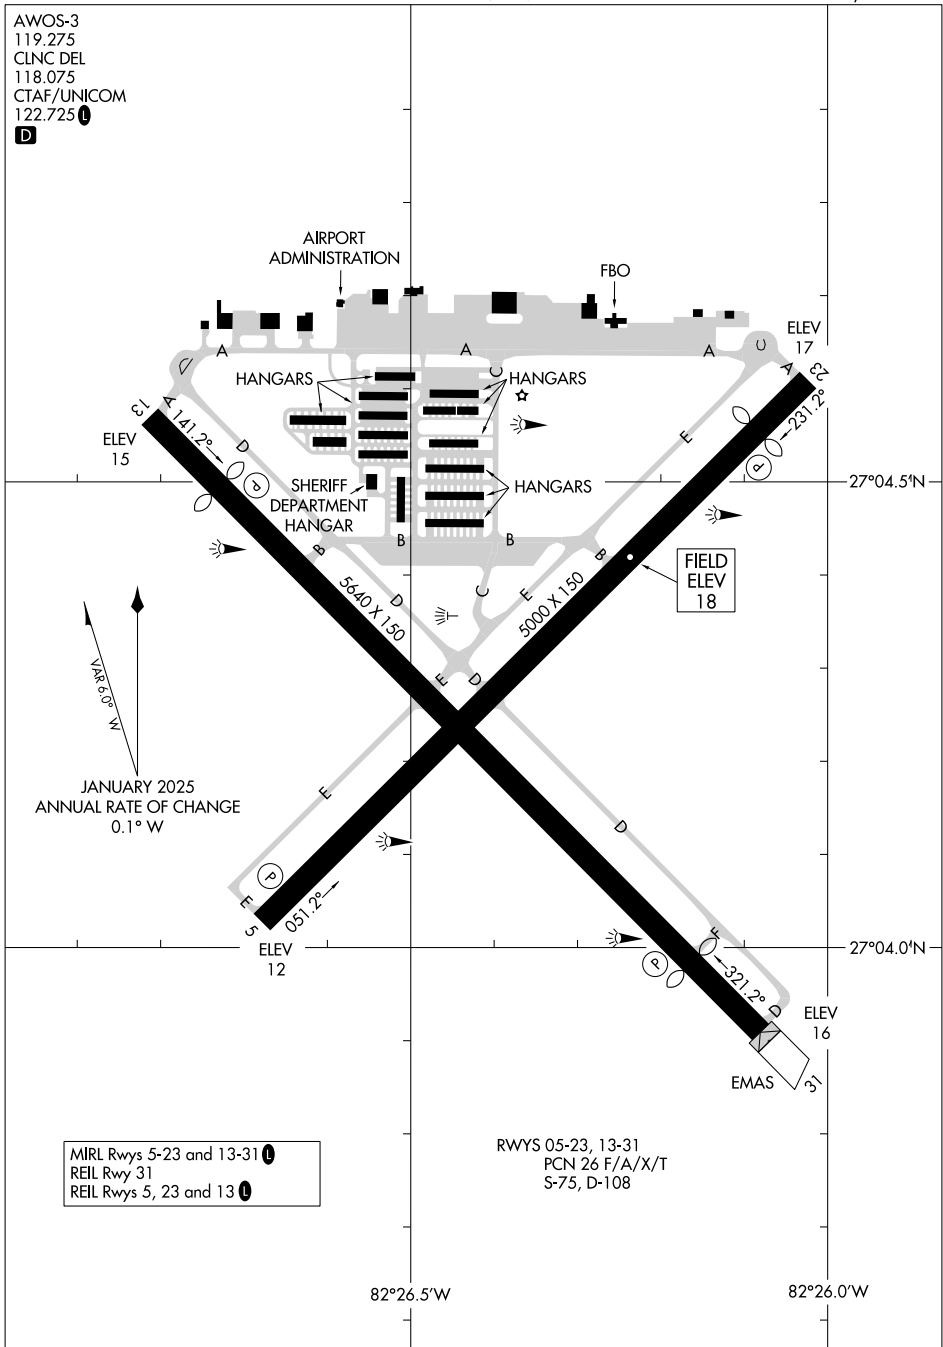

25107

AIRPORT DIAGRAM

AL-5960 (FAA)

VENICE MUNI (VNC)
VENICE, FLORIDA

AWOS-3
119.275
CLNC DEL
118.075
CTAF/UNICOM
122.725

SE-3, 16 APR 2026 to 14 MAY 2026

SE-3, 16 APR 2026 to 14 MAY 2026

MIRL Rwys 5-23 and 13-31

REIL Rwy 31

REIL Rwys 5, 23 and 13

RWYS 05-23, 13-31
PCN 26 F/A/X/T
S-75, D-108

AIRPORT DIAGRAM

25107

VENICE, FLORIDA
VENICE MUNI (VNC)