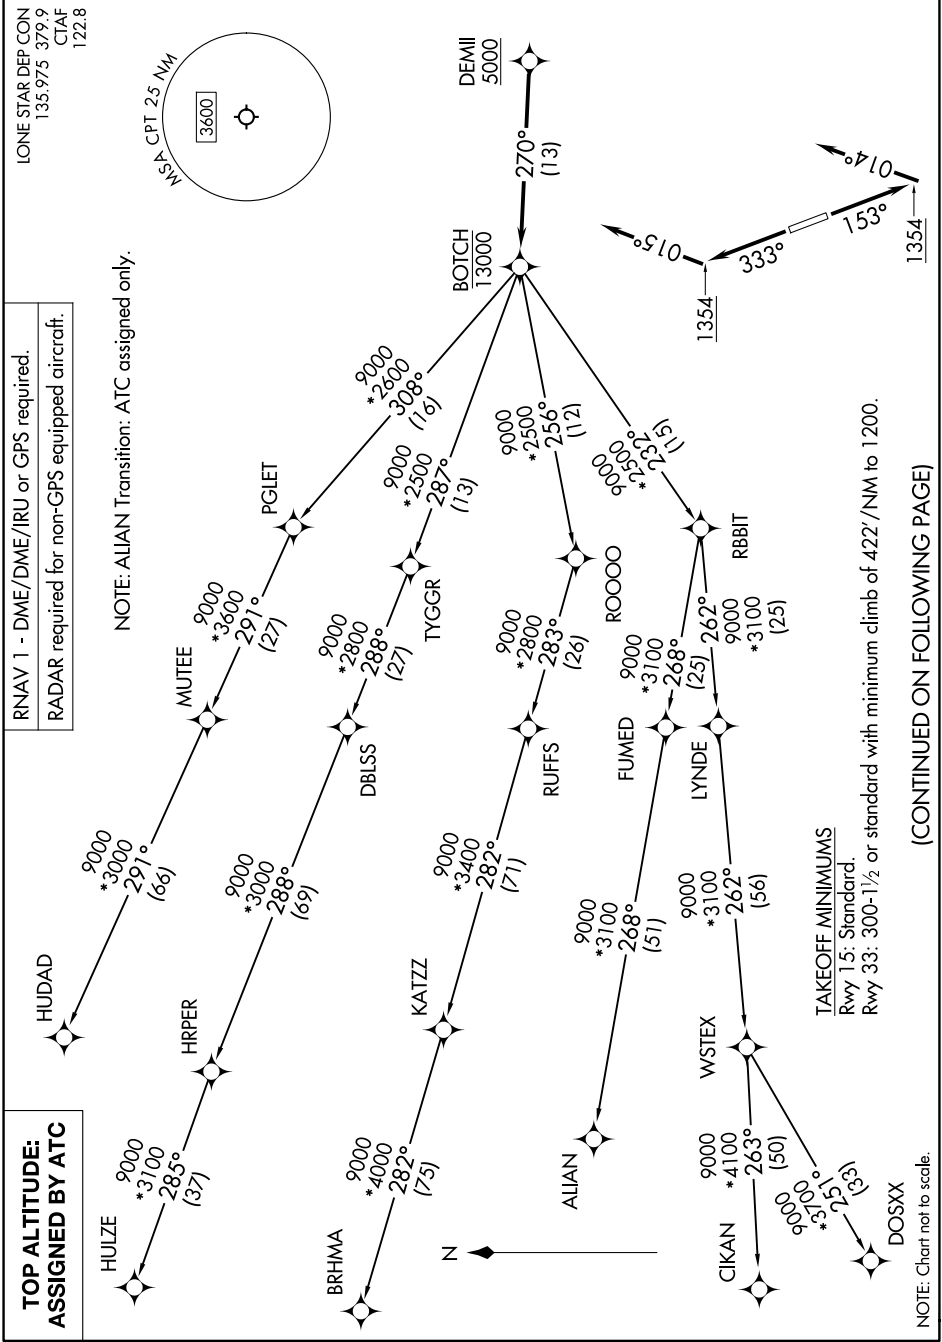

BOTCH ONE DEPARTURE (RNAV)

SC-2, 16 APR 2026 to 14 MAY 2026

BOTCH ONE DEPARTURE (RNAV)

SC-2, 16 APR 2026 to 14 MAY 2026