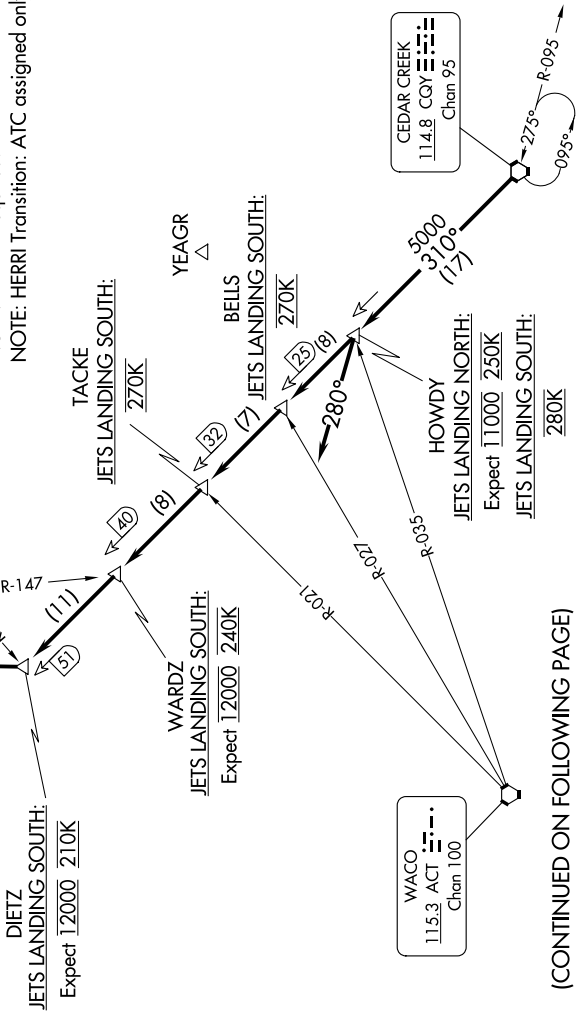

CEDAR CREEK THREE ARRIVAL Arrival Routes

PROP AIRCRAFT LANDING DFW:
 Expect this STAR only when DFW is landing north. When DFW is landing south, expect and/or file the YEAGR STAR.

NOTE: RADAR required.
NOTE: HERRI Transition: ATC assigned only.

COWBOY
 116.2 CVE
 Chan 109

MAVERICK
 113.1 TTT
 Chan 78

WACO
 115.3 ACT
 Chan 100

CEDAR CREEK
 114.8 CQY
 Chan 95

LONE STAR APP CON
 125.025 133.525 263.025
 D-ATIS ARR
 123.775

(CONTINUED ON FOLLOWING PAGE)

Note: Chart not to scale.

SC-2, 16 APR 2026 to 14 MAY 2026

SC-2, 16 APR 2026 to 14 MAY 2026

CEDAR CREEK THREE ARRIVAL Arrival Routes