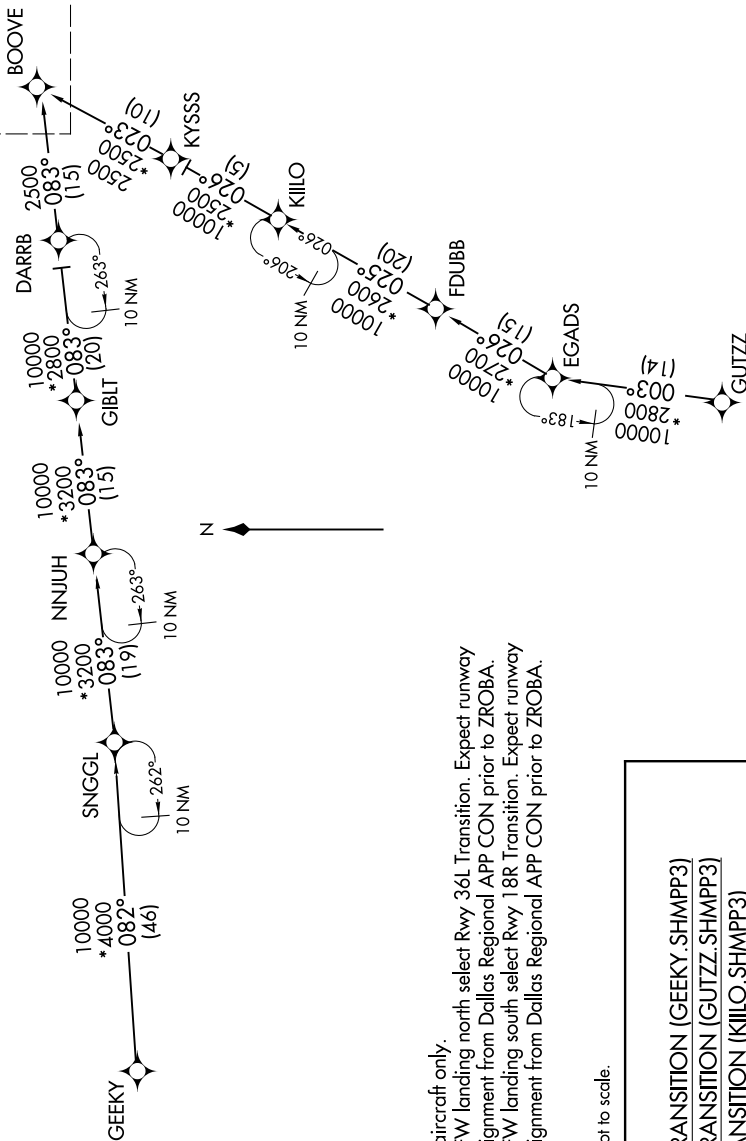

SHMPP THREE ARRIVAL (RNAV) Transition Routes

SC-2, 16 APR 2026 to 14 MAY 2026

LONE STAR APP CON
119.875 284.65
D-ATIS ARR
123.775

RNAV 1 - DME/DME/IRU or GPS.
RADAR required.

NOTE: Jet aircraft only.
 NOTE: KDFW landing north select Rwy 36L Transition. Expect runway assignment from Dallas Regional APP CON prior to ZROBA.
 NOTE: KDFW landing south select Rwy 18R Transition. Expect runway assignment from Dallas Regional APP CON prior to ZROBA.

NOTE: Chart not to scale.

GEEKY TRANSITION (GEEKY.SHMPP3)
 GUTZZ TRANSITION (GUTZZ.SHMPP3)
 KIILLO TRANSITION (KIILLO.SHMPP3)
 SNGGL TRANSITION (SNGGL.SHMPP3)

(CONTINUED ON FOLLOWING PAGE)

SC-2, 16 APR 2026 to 14 MAY 2026

SHMPP THREE ARRIVAL (RNAV) Transition Routes