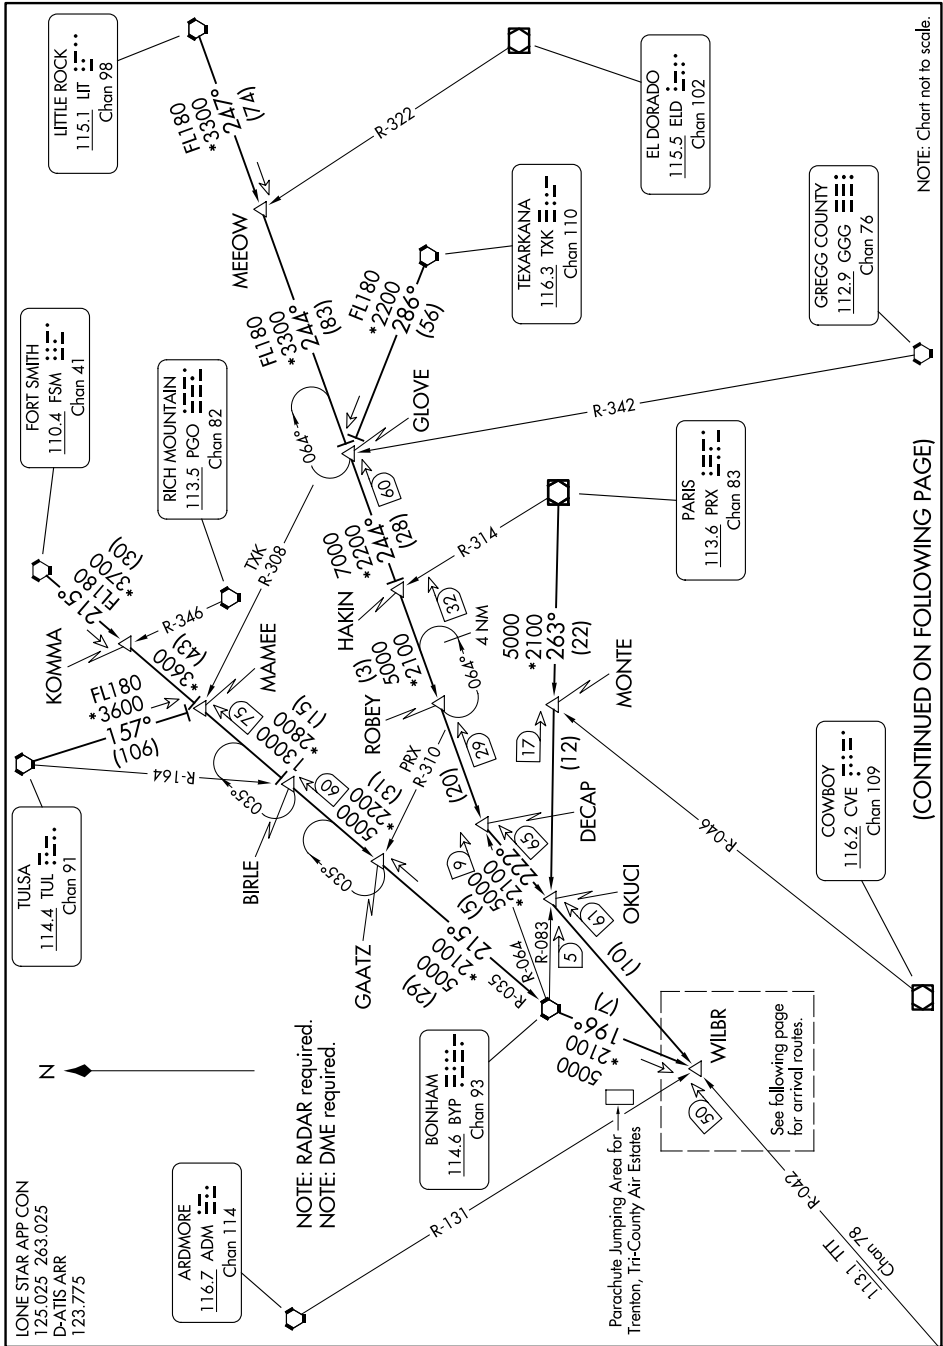

# WILBR ONE ARRIVAL

## Transition Routes

SC-2, 16 APR 2026 to 14 MAY 2026