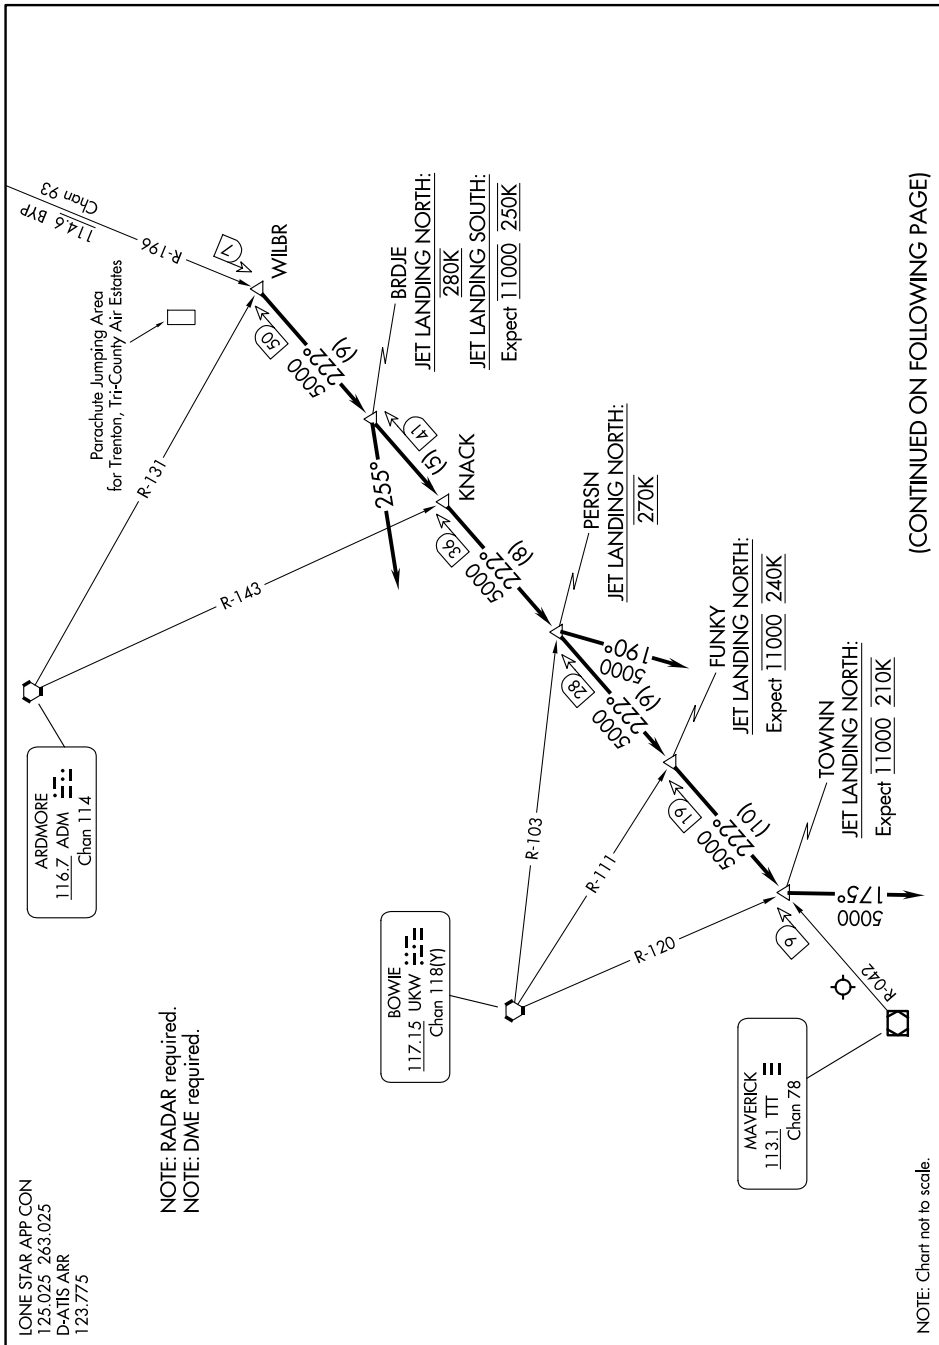

(WILBR.WILBR1) 25331

WILBR ONE ARRIVAL

AL-6039 (FAA)
Arrival Routes

DALLAS-FORT WORTH INTL (DFW)
DALLAS-FORT WORTH, TEXAS

SC-2, 16 APR 2026 to 14 MAY 2026

NOTE: RADAR required.
NOTE: DME required.

LONE STAR APP CON
125.025 263.025
D-ATIS ARR
123.775

(WILBR.WILBR1) 27NOV25

Arrival Routes

DALLAS-FORT WORTH, TEXAS
DALLAS-FORT WORTH INTL (DFW)

(CONTINUED ON FOLLOWING PAGE)

SC-2, 16 APR 2026 to 14 MAY 2026

NOTE: Chart not to scale.