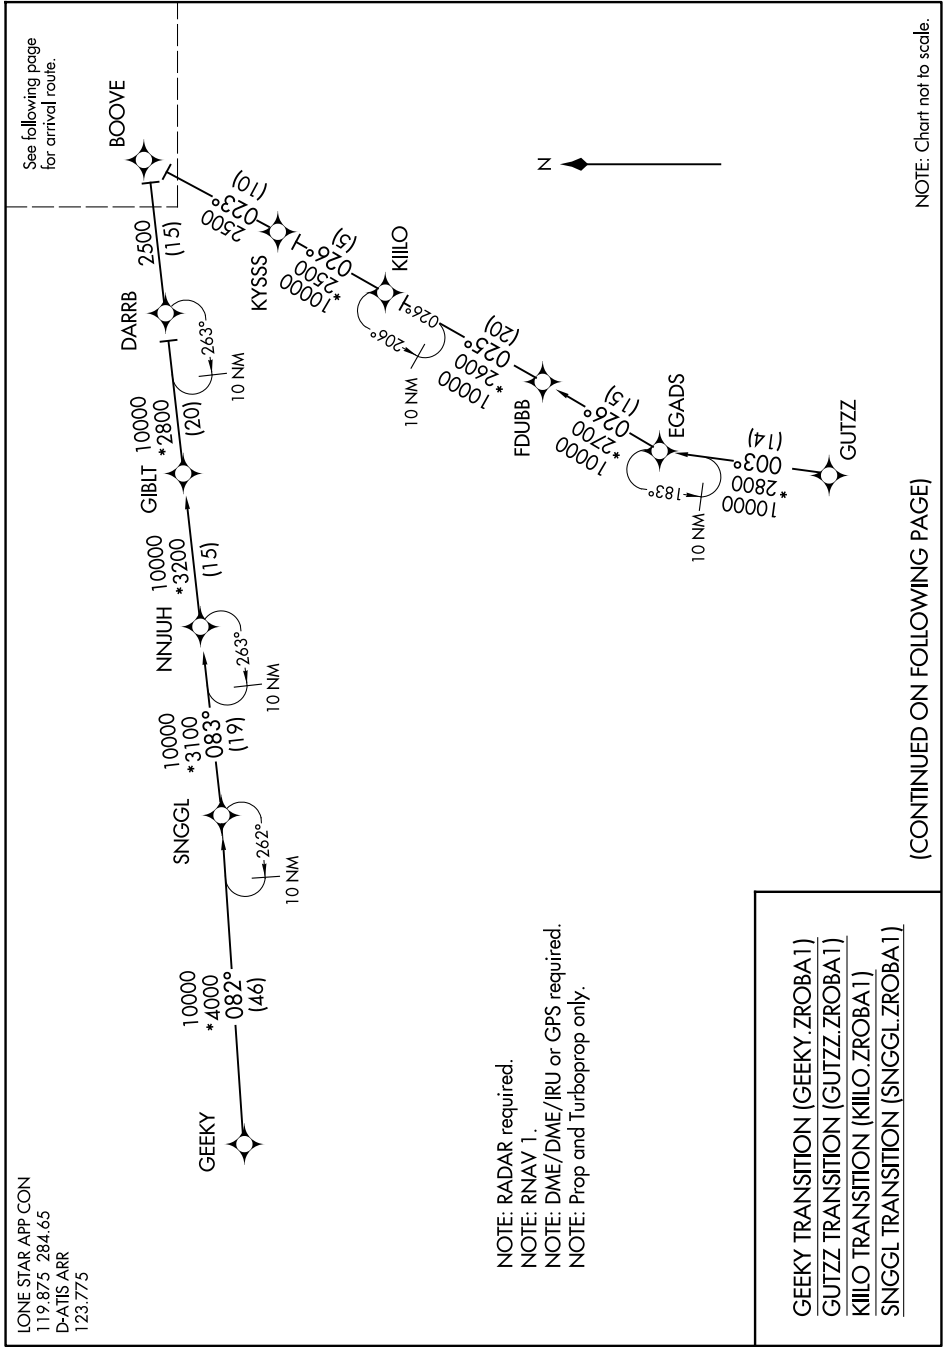

ZROBA ONE ARRIVAL (RNAV) Transition Routes

SC-2, 16 APR 2026 to 14 MAY 2026

LONE STAR APP CON
119.875 284.65
D-ATIS ARR
123.775

NOTE: RADAR required.
 NOTE: RNAV 1.
 NOTE: DME/DME/IRU or GPS required.
 NOTE: Prop and Turboprop only.

GEEKY TRANSITION (GEEKY.ZROBA1)
 GUTZZ TRANSITION (GUTZZ.ZROBA1)
 KILOO TRANSITION (KILOO.ZROBA1)
 SNGGL TRANSITION (SNGGL.ZROBA1)

(CONTINUED ON FOLLOWING PAGE)

NOTE: Chart not to scale.

SC-2, 16 APR 2026 to 14 MAY 2026

ZROBA ONE ARRIVAL (RNAV) Transition Routes