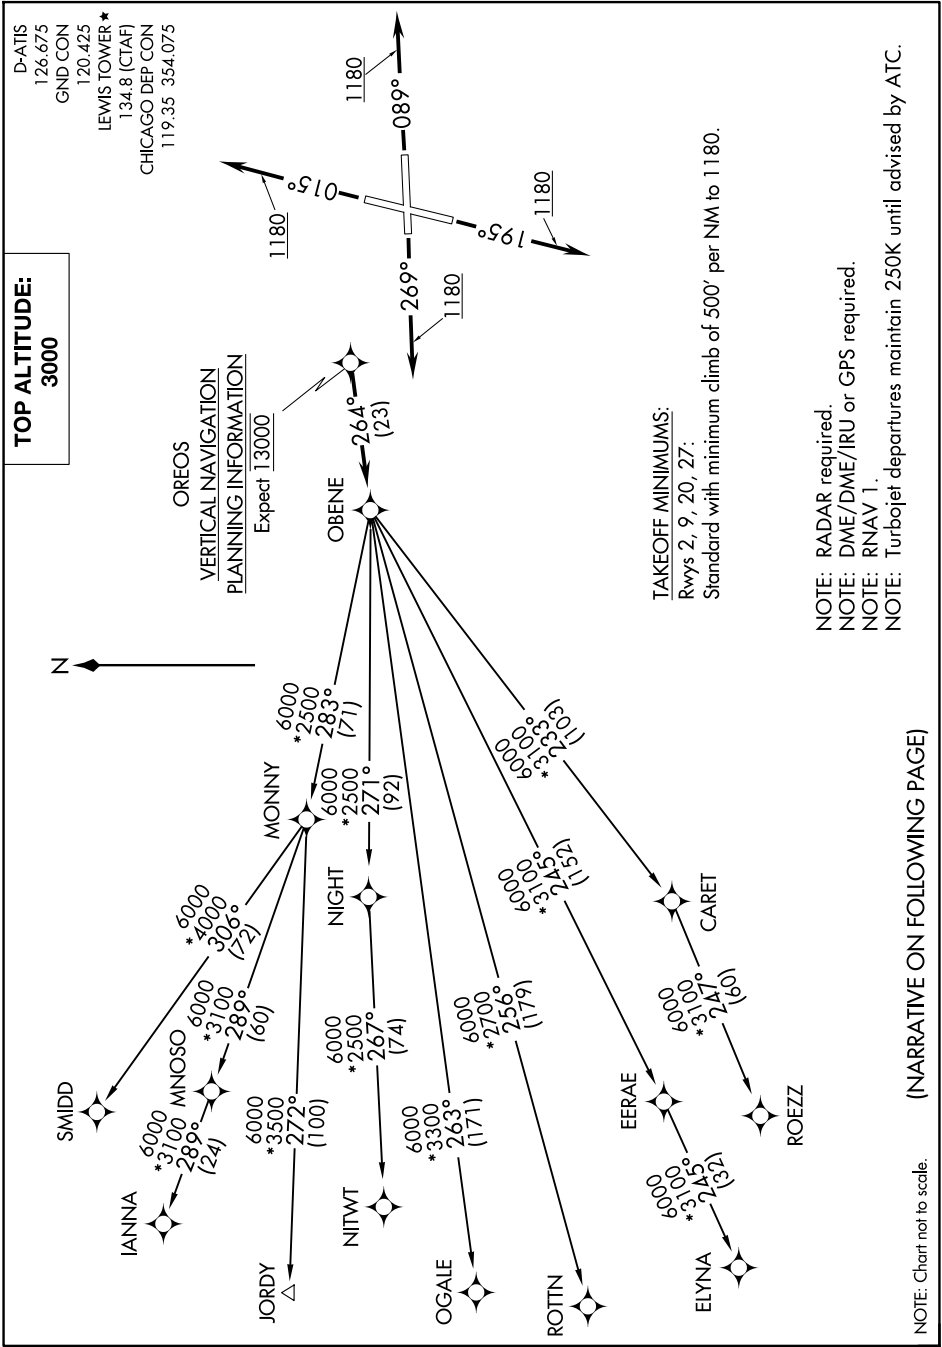

(OBENE3.OBENE) 22363

OBENE THREE DEPARTURE (RNAV) AL-6063 (FAA)

LEWIS UNIVERSITY (L.O.T)
CHICAGO/ROMEOVILLE, ILLINOIS

EC-3, 16 APR 2026 to 14 MAY 2026

OBENE THREE DEPARTURE (RNAV)
(OBENE3.OBENE) 08NOV18

CHICAGO/ROMEOVILLE, ILLINOIS
LEWIS UNIVERSITY (L.O.T)

(NARRATIVE ON FOLLOWING PAGE)

NOTE: Chart not to scale.

EC-3, 16 APR 2026 to 14 MAY 2026