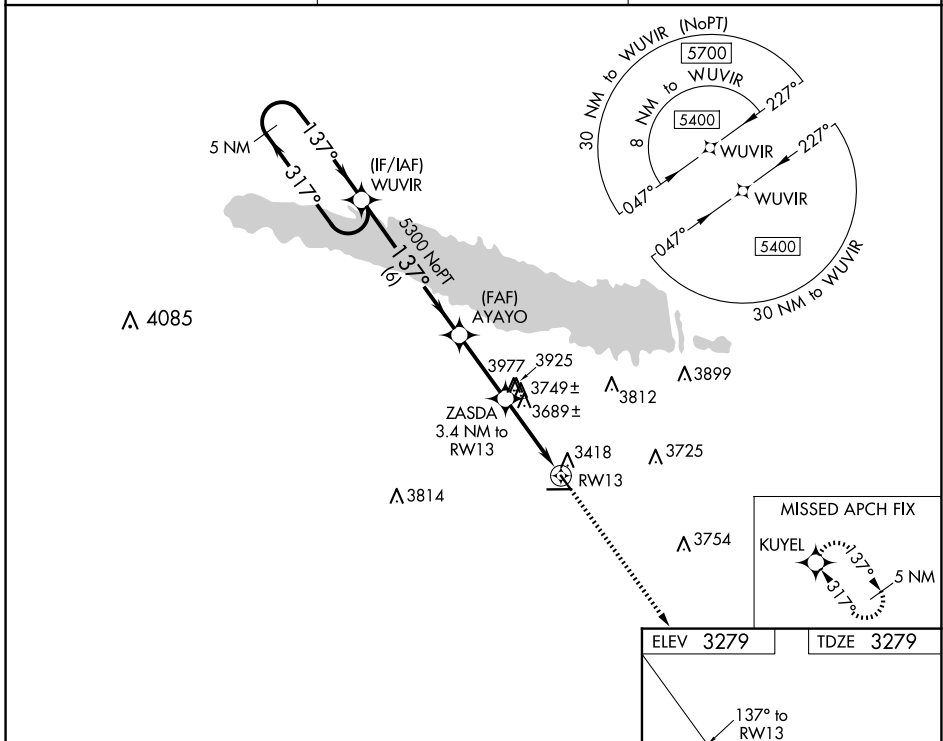

WAAS CH 93531 W13A	APP CRS 137°	Rwy Idg 3700 TDZE 3279 Apt Elev 3279
----------------------------------------	------------------------	-----------------------------------------------------------------

RNAV (GPS) RWY 13

SEARLE FLD (OGA)

RNP APCH.		MISSED APPROACH: Climb to 5500 direct KUYEL and hold.
AWOS-3 121.275	DENVER CENTER 132.7 397.85	UNICOM 122.8 (CTAF) 0

CATEGORY	A	B	C	D
LP MDA	3940-1	661 (700-1)		NA
RNAV MDA	4000-1	721 (800-1)		NA
CIRCLING	4000-1	721 (800-1)		NA

NC-2, 16 APR 2026 to 14 MAY 2026

NC-2, 16 APR 2026 to 14 MAY 2026