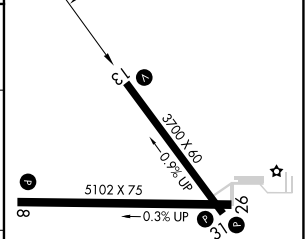

RNAV (GPS) RWY 13

SEARLE FLD (OGA)

RNP APCH.		MISSED APPROACH: Climb to 5500 direct KUYEL and hold.
AWOS-3 121.275	DENVER CENTER 132.7 397.85	UNICOM 122.8 (CTAF) 0

CATEGORY	A	B	C	D
LP MDA	3940-1	661 (700-1)		NA
RNAV MDA	4000-1	721 (800-1)		NA
CIRCLING	4000-1	721 (800-1)		NA