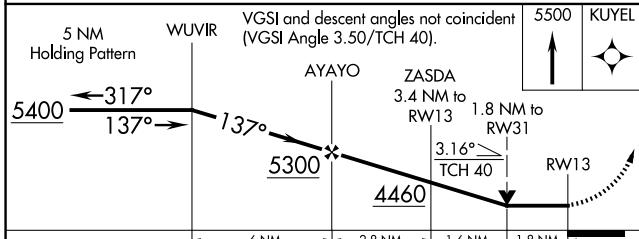

WAAS CH 93531 W13A	APP CRS 137°	Rwy Idg 3700 TDZE 3279 Apt Elev 3279
----------------------------------------	------------------------	-----------------------------------------------------------------

RNAV (GPS) RWY 13

SEARLE FLD (OGA)

RNP APCH.		MISSED APPROACH: Climb to 5500 direct KUYEL and hold.
AWOS-3 121.275	DENVER CENTER 132.7 397.85	UNICOM 122.8 (CTAF) 0

CATEGORY	A	B	C	D
LP MDA	3940-1	661 (700-1)		NA
RNAV MDA	4000-1	721 (800-1)		NA
CIRCLING	4000-1	721 (800-1)		NA