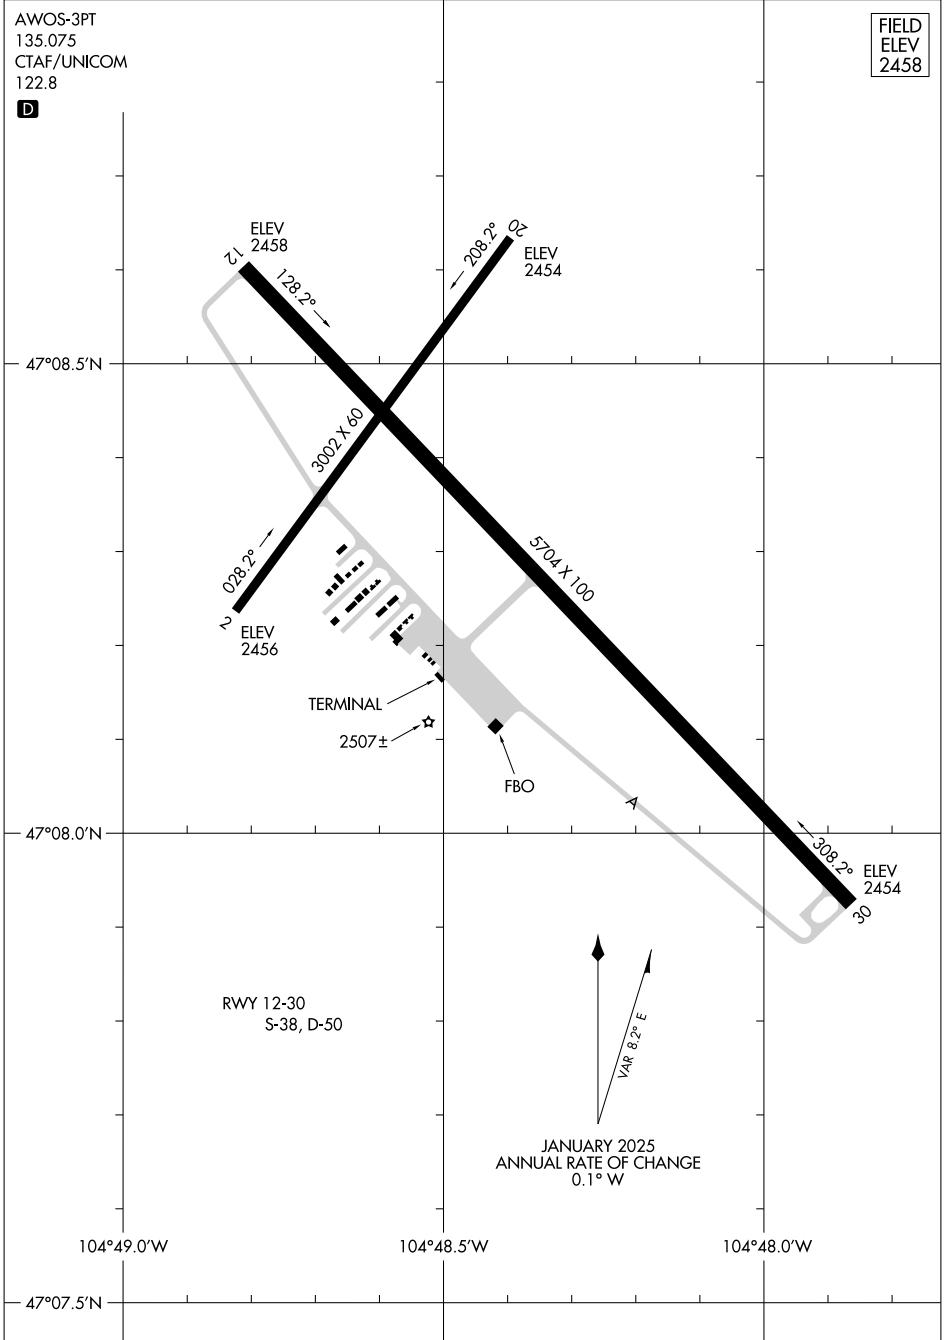

# AIRPORT DIAGRAM

AL-6078 (FAA)

DAWSON COMMUNITY (G<sup>D</sup>V)  
GLENDEIVE, MONTANA

AWOS-3PT  
135.075  
CTAF/UNICOM  
122.8

FIELD  
ELEV  
2458

NW-1, 16 APR 2026 to 14 MAY 2026

NW-1, 16 APR 2026 to 14 MAY 2026

# AIRPORT DIAGRAM

25107

GLENDEIVE, MONTANA  
DAWSON COMMUNITY (G<sup>D</sup>V)