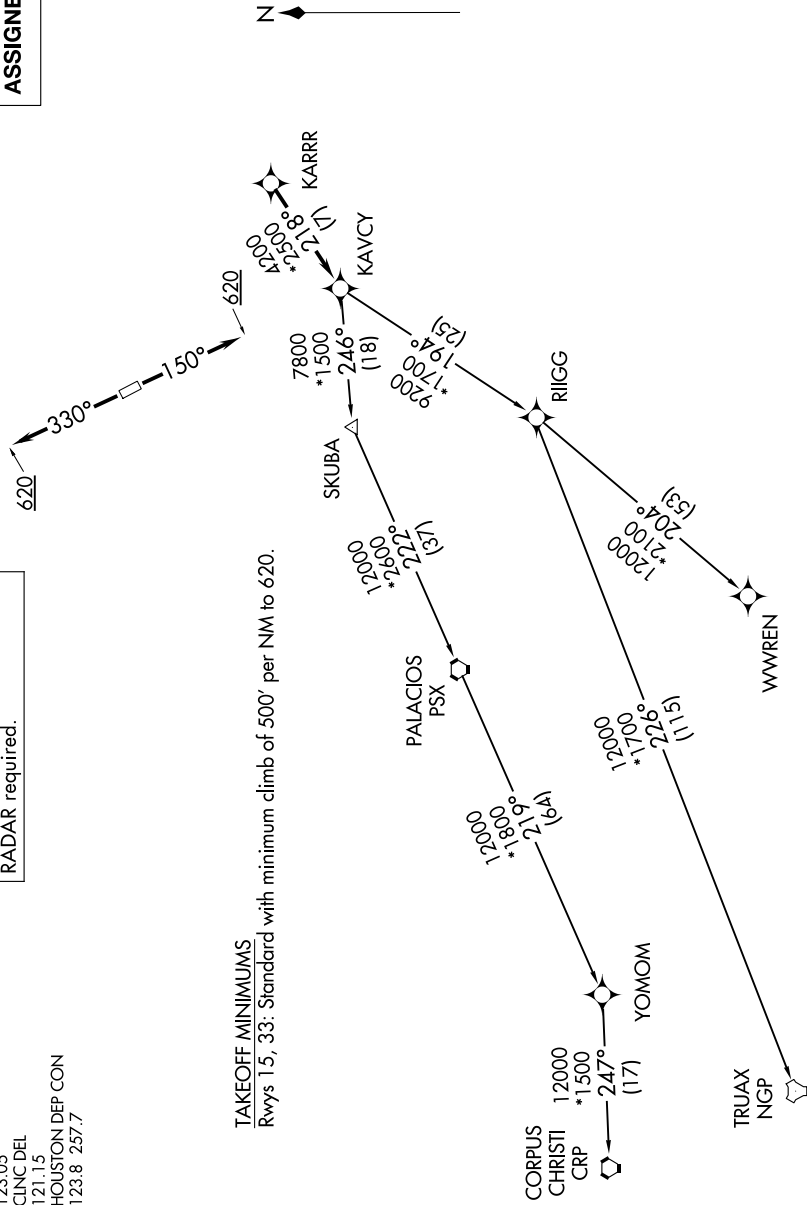

KARRR SEVEN DEPARTURE (RNAV)

**TOP ALTITUDE:
ASSIGNED BY ATC**

NOTE: Chart not to scale.

SC-5, 16 APR 2026 to 14 MAY 2026

RNAV-1 DME/DME/IRU or GPS.
RADAR required.

CTAF 123.05
CLNC DEL 121.15
HOUSTON DEP CON 123.8 257.7

TAKEOFF MINIMUMS
Rwys 15, 33: Standard with minimum climb of 500' per NM to 620.

(NARRATIVE ON FOLLOWING PAGE)

SC-5, 16 APR 2026 to 14 MAY 2026