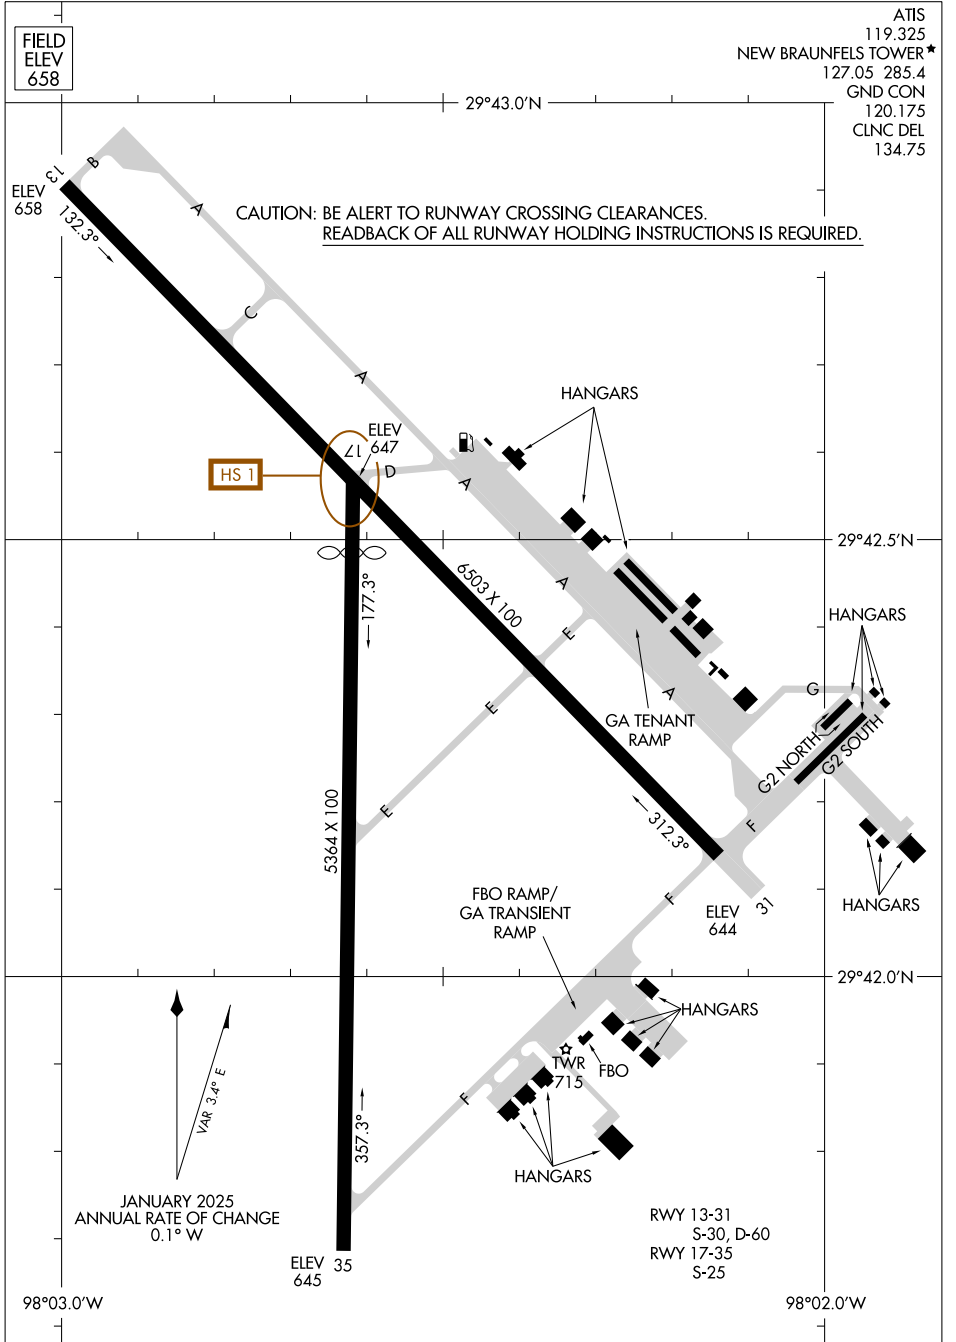

25107
AIRPORT DIAGRAM

AL-6080 (FAA)

NEW BRAUNFELS NTL (BAZ)
 NEW BRAUNFELS, TEXAS

SC-3, 16 APR 2026 to 14 MAY 2026

SC-3, 16 APR 2026 to 14 MAY 2026

25107
AIRPORT DIAGRAM

NEW BRAUNFELS, TEXAS
NEW BRAUNFELS NTL (BAZ)