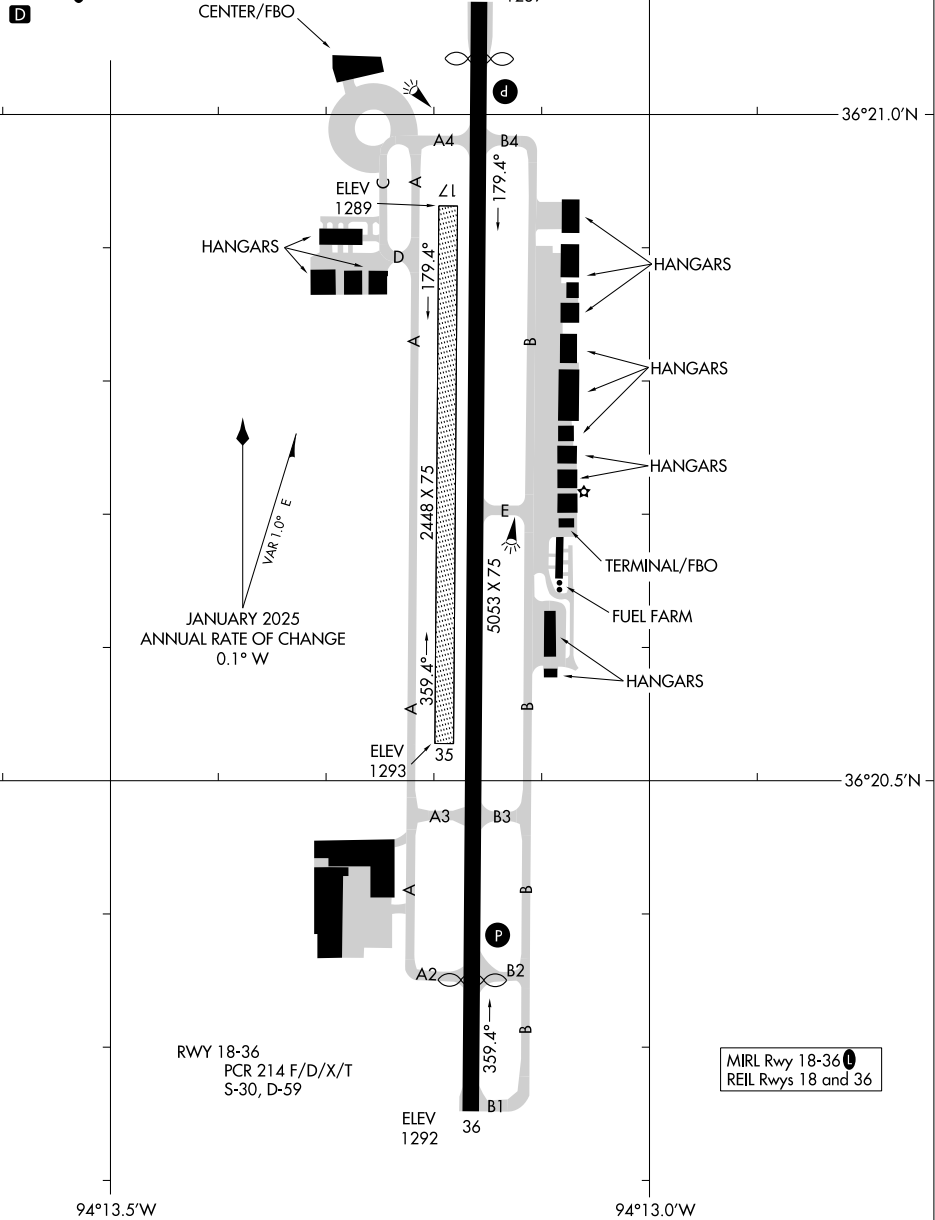

25275

AIRPORT DIAGRAM

BENTONVILLE MUNI/LOUISE M THADEN FLD (VBT)
AL-6126 (FAA) BENTONVILLE, ARKANSAS

AWOS-3PT
134.975
CLNC DEL
121.05 263.125
CTAF/UNICOM
122.975

FIELD
ELEV
1298

SC-1, 16 APR 2026 to 14 MAY 2026

SC-1, 16 APR 2026 to 14 MAY 2026

AIRPORT DIAGRAM

25275

BENTONVILLE, ARKANSAS
BENTONVILLE MUNI/LOUISE M THADEN FLD (VBT)

MIRL Rwy 18-36
REIL Rwys 18 and 36