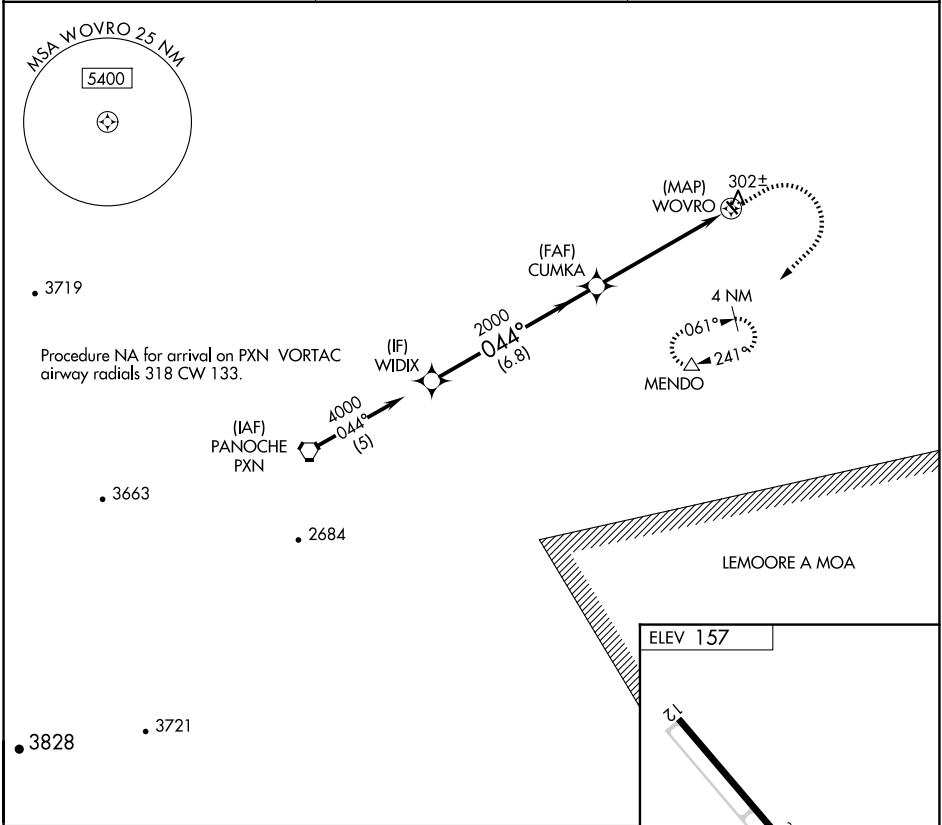

APP CRS	Rwy Idg	N/A
044°	TDZE	N/A
	Apt Elev	157

RNAV (GPS)-B

FIREBAUGH (F34)

RNP APCH.

NA Procedure NA at night. Use Madera altimeter setting, when not received, use Merced Yosemite Rgnl altimeter setting.

MISSED APPROACH: Climb to 2000 then climbing right turn to 3000 direct MENDO and hold.

MAE ASOS
134.725

NORCAL APP CON
120.95 269.45

CTAF
122.9

CATEGORY	A	B	C	D
CIRCLING	740-1	583 (600-1)	NA	

SW-2, 16 APR 2026 to 14 MAY 2026

SW-2, 16 APR 2026 to 14 MAY 2026