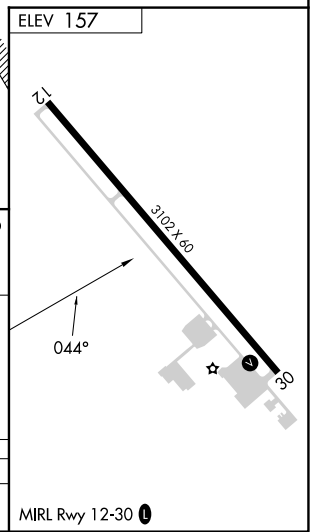

APP CRS	Rwy Idg	N/A
044°	TDZE	N/A
	Apt Elev	157

RNAV (GPS)-B

FIREBAUGH (F34)

RNP APCH.

NA Procedure NA at night. Use Madera altimeter setting, when not received, use Merced Yosemite Rgnl altimeter setting.

MISSED APPROACH: Climb to 2000 then climbing right turn to 3000 direct MENDO and hold.

MAE ASOS
134.725

NORCAL APP CON
120.95 269.45

CTAF
122.9

CATEGORY	A	B	C	D
CIRCLING	740-1	583 (600-1)	NA	

SW-2, 16 APR 2026 to 14 MAY 2026

SW-2, 16 APR 2026 to 14 MAY 2026