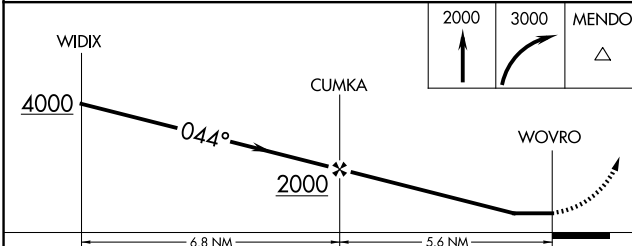

APP CRS	Rwy Idg	N/A
044°	TDZE	N/A
	Apt Elev	157

RNAV (GPS)-B

FIREBAUGH (F34)

RNP APCH.

NA Procedure NA at night. Use Madera altimeter setting, when not received, use Merced Yosemite Rgnl altimeter setting.

MISSED APPROACH: Climb to 2000 then climbing right turn to 3000 direct MENDO and hold.

MAE ASOS
134.725

NORCAL APP CON
120.95 269.45

CTAF
122.9

CATEGORY	A	B	C	D
CIRCLING	740-1	583 (600-1)	NA	

SW-2, 16 APR 2026 to 14 MAY 2026

SW-2, 16 APR 2026 to 14 MAY 2026