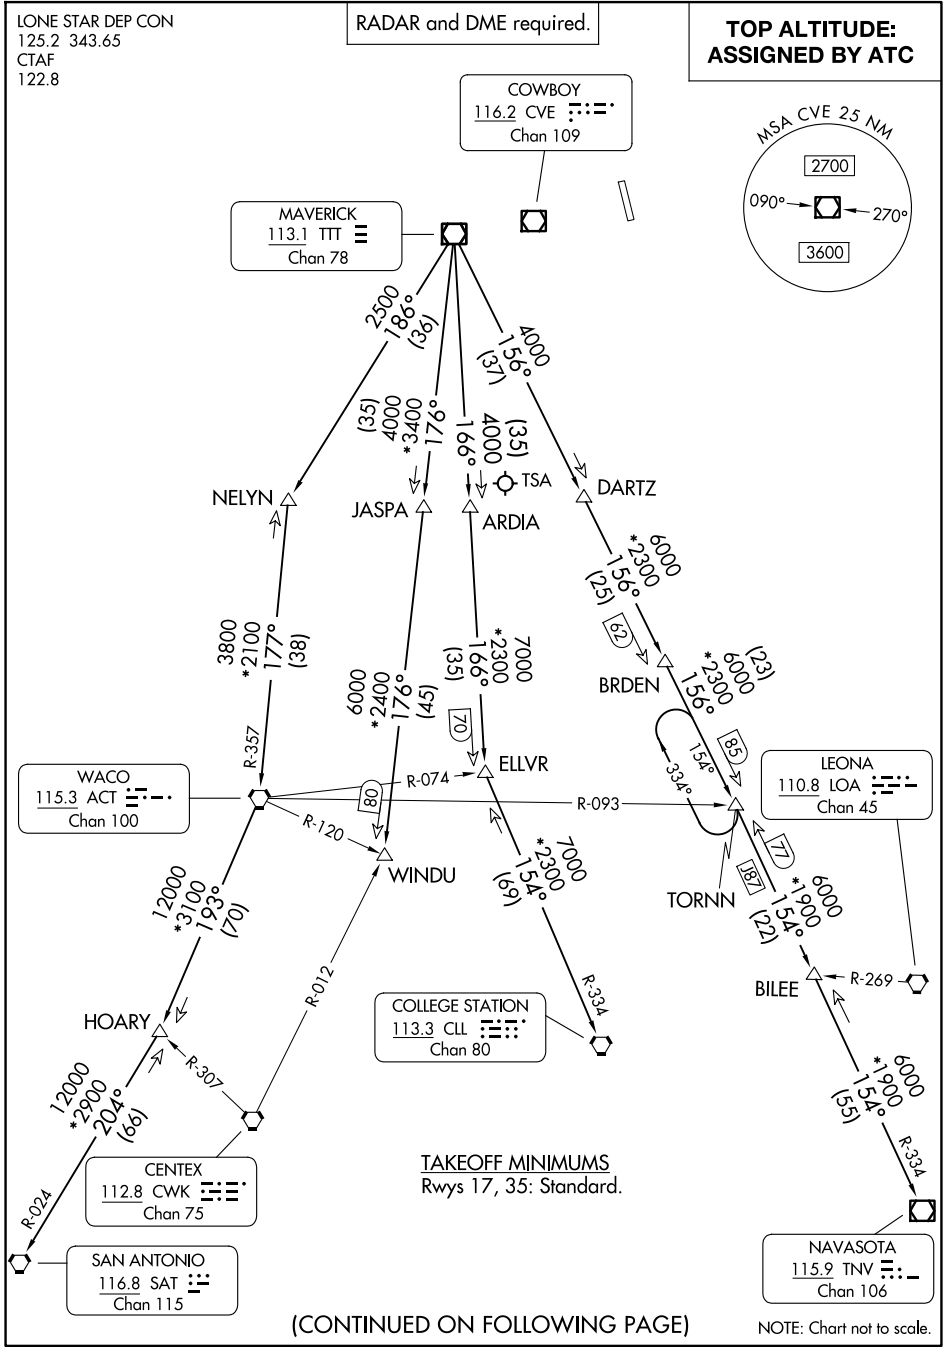

# JOE POOL EIGHT DEPARTURE

LONE STAR DEP CON  
125.2 343.65  
CTAF  
122.8

RADAR and DME required.

**TOP ALTITUDE:  
ASSIGNED BY ATC**

COWBOY  
116.2 CVE :--:--:  
Chan 109

MAVERICK  
113.1 TTT :--:--:  
Chan 78

SC-2, 16 APR 2026 to 14 MAY 2026

SC-2, 16 APR 2026 to 14 MAY 2026

TAKEOFF MINIMUMS  
Rwys 17, 35: Standard.

(CONTINUED ON FOLLOWING PAGE)

NOTE: Chart not to scale.

# JOE POOL EIGHT DEPARTURE