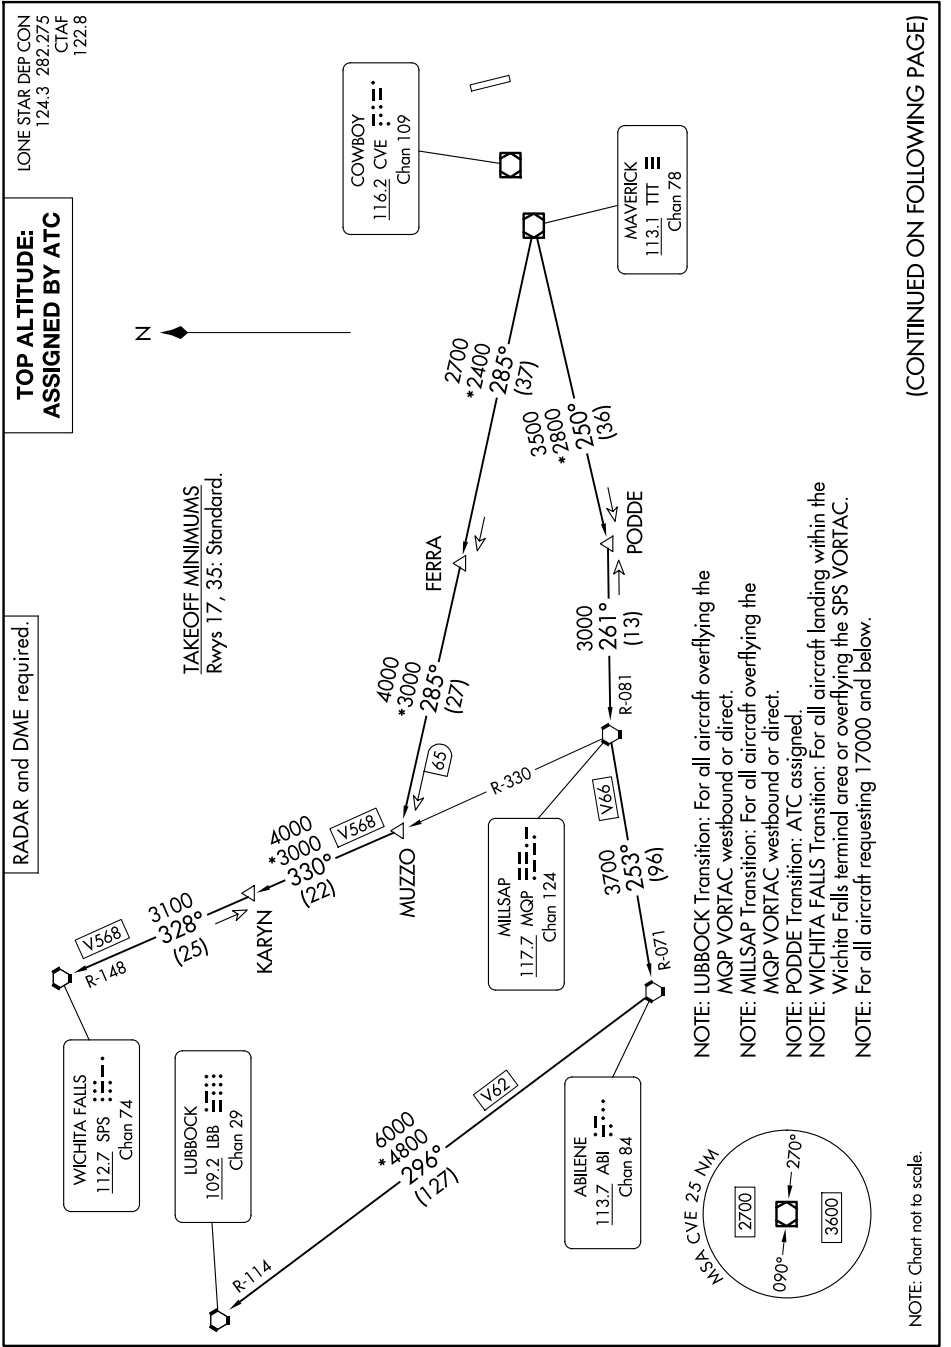

# KINGDOM FIVE DEPARTURE

SC-2, 16 APR 2026 to 14 MAY 2026

RADAR and DME required.

(CONTINUED ON FOLLOWING PAGE)

SC-2, 16 APR 2026 to 14 MAY 2026

# KINGDOM FIVE DEPARTURE