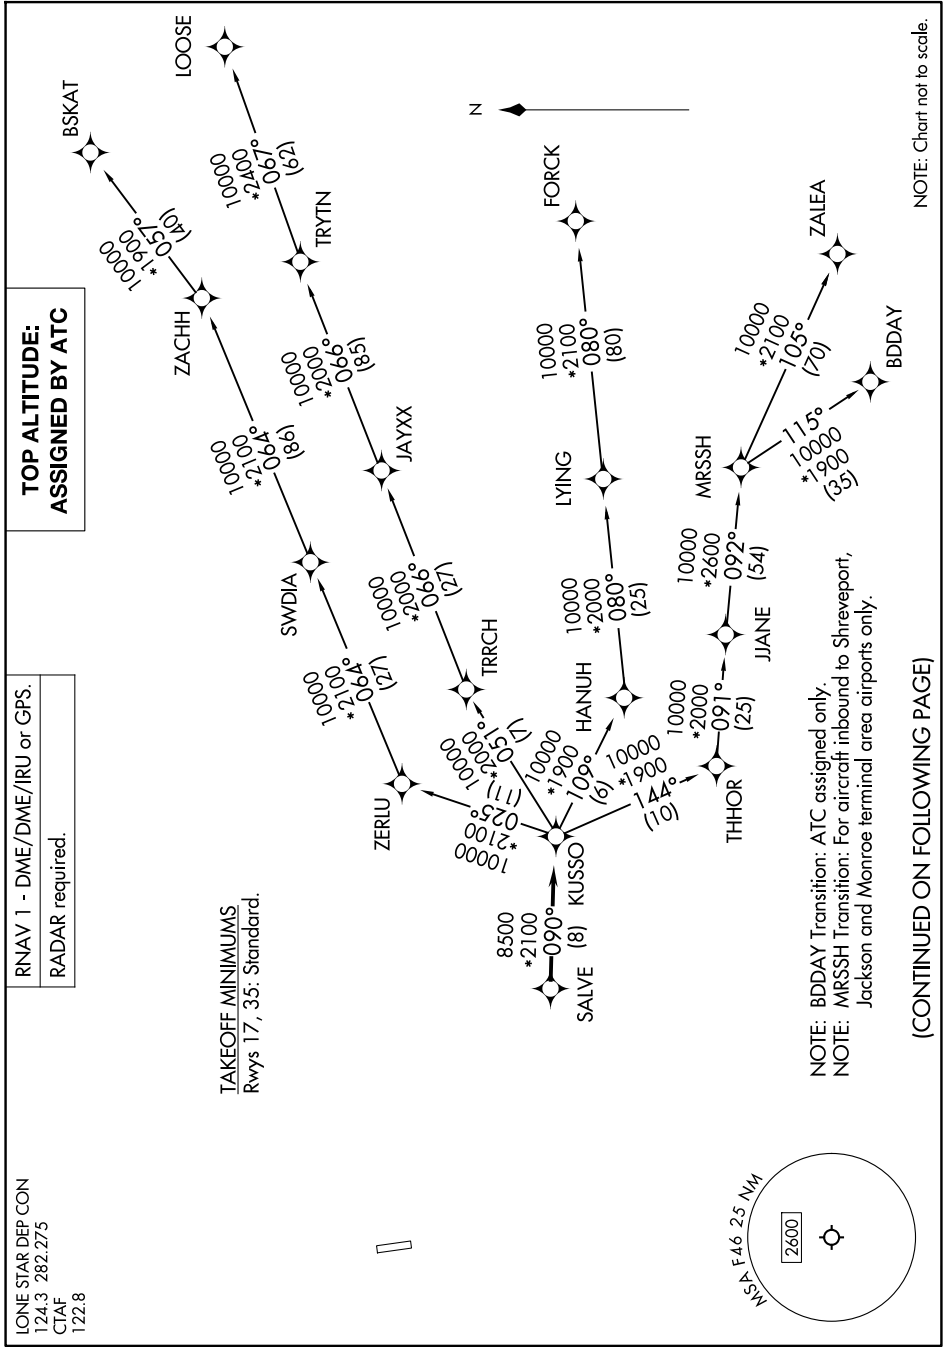

# KUSSO TWO DEPARTURE (RNAV)

ROCKWALL, TEXAS

SC-2, 16 APR 2026 to 14 MAY 2026

LONE STAR DEP CON  
124.3 282.275  
CTAF  
122.8

RNAV 1 - DME/DME/IRU or GPS.  
RADAR required.

**TOP ALTITUDE:  
ASSIGNED BY ATC**

**TAKEOFF MINIMUMS**  
Rwys 17, 35: Standard.

NOTE: BDDAY Transition: ATC assigned only.  
NOTE: MRSSH Transition: For aircraft inbound to Shreveport, Jackson and Monroe terminal area airports only.

(CONTINUED ON FOLLOWING PAGE)

NOTE: Chart not to scale.

SC-2, 16 APR 2026 to 14 MAY 2026

# KUSSO TWO DEPARTURE (RNAV)

(KUSSO2.KUSSO) 22JAN26

ROCKWALL, TEXAS  
RALPH M HALL/ROCKWALL MUNI (F46)