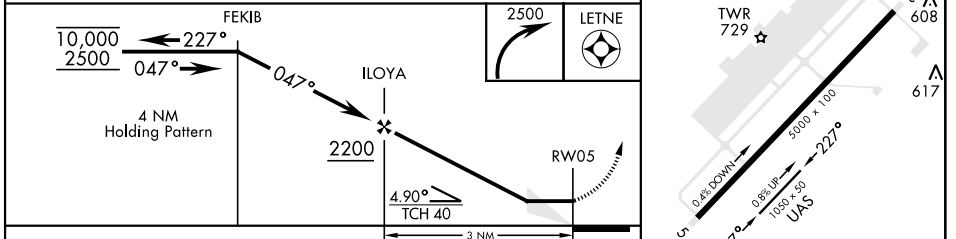

RNP APCH - GPS	MISSED APPROACH: Climbing right turn to 2500 direct LETNE and hold.			
RADAR required				

ATIS 306.5	CAMPBELL APP CON 134.35 307.025	TOWER ★ 124.675 (CTAF) 290.45	GND CON 142.975 267.3	CLNC DEL 237.6	EAGLE RADIO 139.9 285.7	ASR
----------------------	---	---	---------------------------------	--------------------------	-----------------------------------	-----