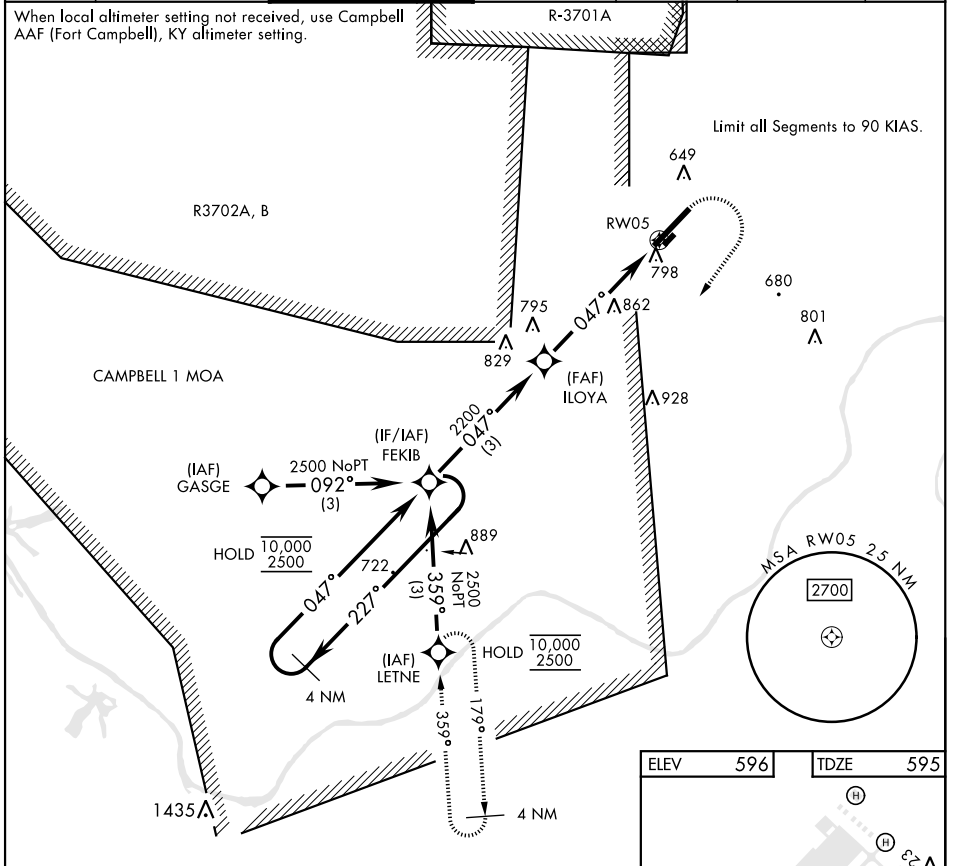

COPTER RNAV (GPS) Y RWY 5

APCH CRS 047°	Rwy ldg TDZE Arprt Elev	5000 595 596	[USA]	SABRE AAF (FORT CAMPBELL) (KEOD)
-------------------------	-------------------------------	---	-------	----------------------------------

RNP APCH - GPS	MISSED APPROACH: Climbing right turn to 2500 direct LETNE and hold.			
RADAR required				

ATIS 306.5	CAMPBELL APP CON 134.35 307.025	TOWER ★ 124.675 (CTAF) 290.45	GND CON 142.975 267.3	CLNC DEL 237.6	EAGLE RADIO 139.9 285.7	ASR
----------------------	---	---	---------------------------------	--------------------------	-----------------------------------	-----

CATEGORY	COPTER		
LNAV MDA	1180-1	585	(600-1)

COPTER RNAV (GPS) Y RWY 5

SE-1, 16 APR 2026 to 14 MAY 2026

SE-1, 16 APR 2026 to 14 MAY 2026