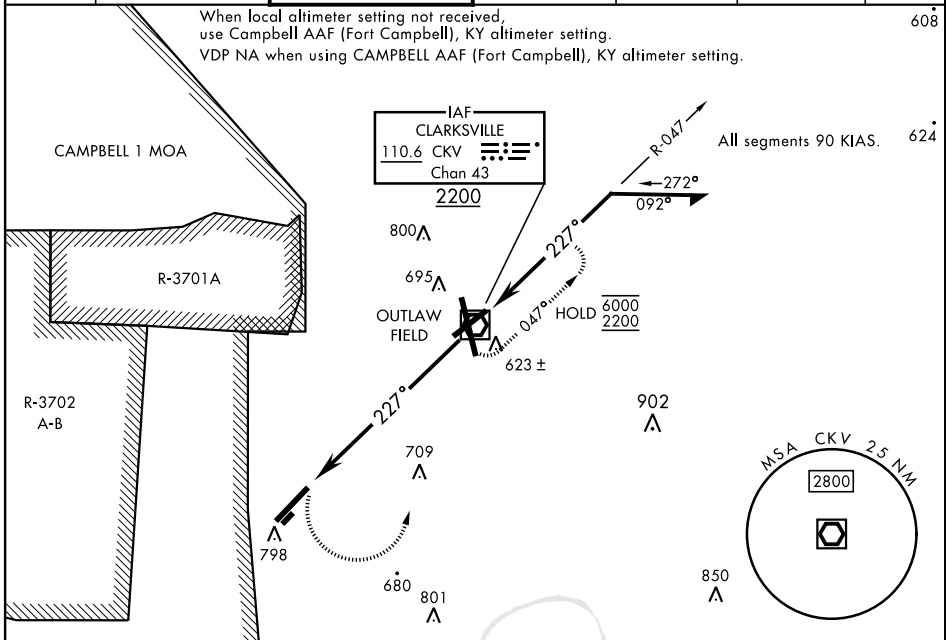

COPTER VOR RWY 23

VOR/DME CKV 110.6 Chan 43	APCH CRS 227°	Rwy Idg TDZE Arprt Elev 5000 587 596	[USA]	SABRE AAF (FORT CAMPBELL) (KEOD)

RADAR required

MISSED APPROACH: Climbing left turn to 2200 direct CKV VOR/DME and hold.

ATIS 306.5	CAMPBELL APP CON 134.35 307.025	TOWER ★ 124.675 (CTAF) 290.45	GND CON 142.975 267.3	CLNC DEL 237.6	EAGLE RADIO 139.9 285.7	ASR

When local altimeter setting not received, use Campbell AAF (Fort Campbell), KY altimeter setting.
VDP NA when using CAMPBELL AAF (Fort Campbell), KY altimeter setting.

ELEV	596	TDZE	587