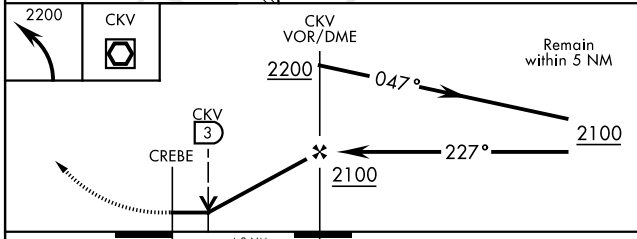

CATEGORY	COPTER				
	H-23	1060-1	473	(500-1)	
FAF to MAP 4.2 NM					
Knots	45	60	75	90	105
Min:Sec	5:36	4:12	3:22	2:48	2:24

COPTER VOR RWY 23

SE-1, 16 APR 2026 to 14 MAY 2026

SE-1, 16 APR 2026 to 14 MAY 2026