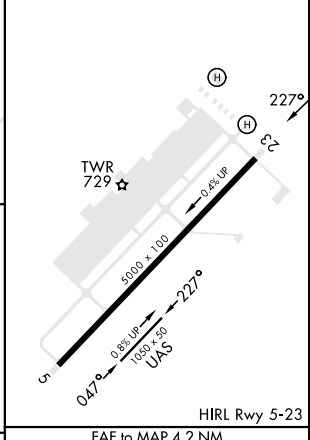

COPTER VOR RWY 23

VOR/DME CKV 110.6 Chan 43	APCH CRS 227°	Rwy Idg TDZE Arprt Elev 5000 587 596	[USA]	SABRE AAF (FORT CAMPBELL) (KEOD)
---	-------------------------	--	-------	----------------------------------

RADAR required

MISSED APPROACH: Climbing left turn to 2200 direct CKV VOR/DME and hold.

ATIS 306.5	CAMPBELL APP CON 134.35 307.025	TOWER ★ 124.675 (CTAF) 290.45	GND CON 142.975 267.3	CLNC DEL 237.6	EAGLE RADIO 139.9 285.7	ASR
----------------------	---	---	---------------------------------	--------------------------	-----------------------------------	-----

CATEGORY	COPTER				
	H-23	1060-1	473	(500-1)	
FAF to MAP 4.2 NM					
Knots	45	60	75	90	105
Min:Sec	5:36	4:12	3:22	2:48	2:24

COPTER VOR RWY 23

SE-1, 16 APR 2026 to 14 MAY 2026

SE-1, 16 APR 2026 to 14 MAY 2026