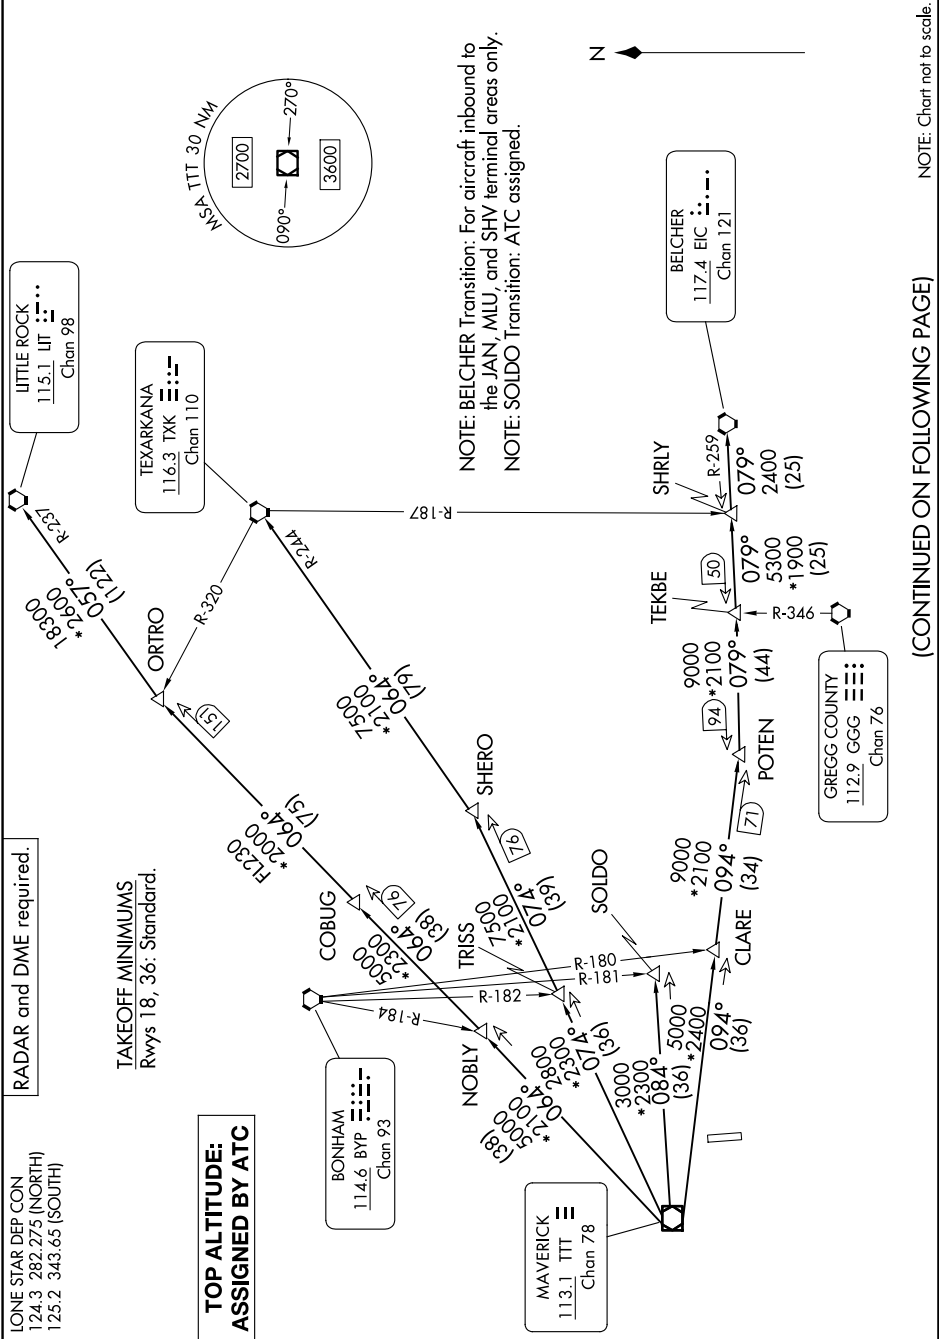

# DALLAS FOUR DEPARTURE

MESQUITE, TEXAS

SC-2, 16 APR 2026 to 14 MAY 2026

NOTE: Chart not to scale.

(CONTINUED ON FOLLOWING PAGE)

SC-2, 16 APR 2026 to 14 MAY 2026

# DALLAS FOUR DEPARTURE

MESQUITE, TEXAS

MESQUITE METRO (H/QZ)