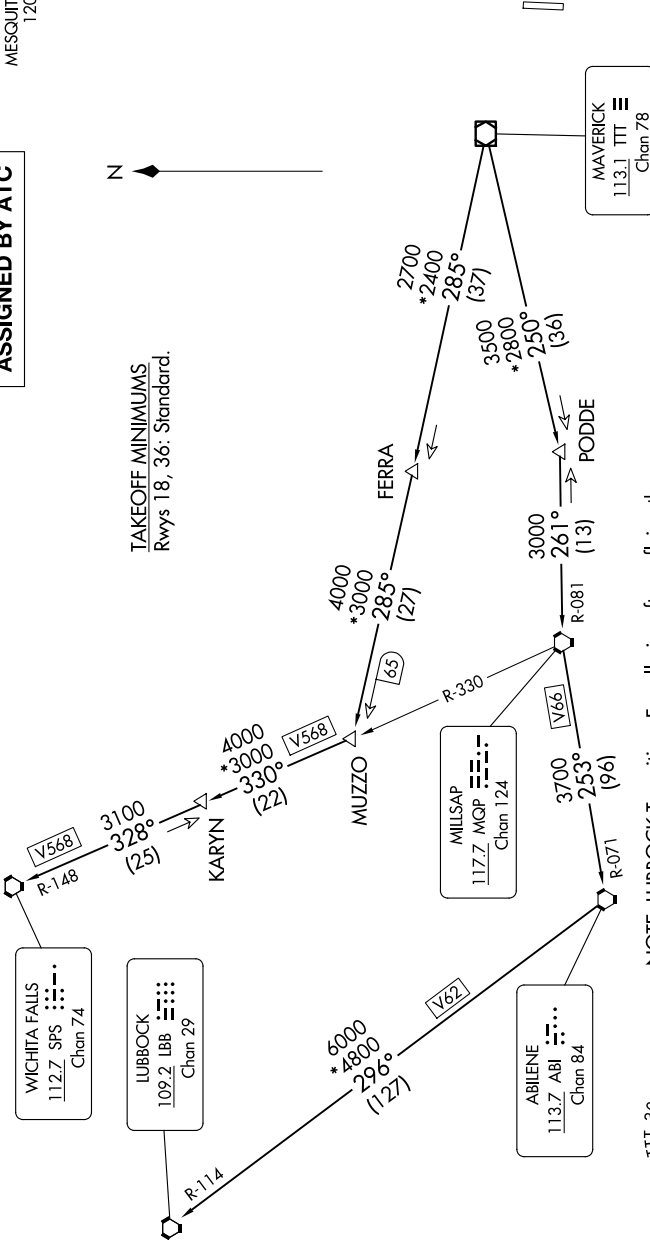

KINGDOM FIVE DEPARTURE

LONE STAR DEP CON
125.2 343.65
MESQUITE TOWER ★
120.3 (CTAF)

**TOP ALTITUDE:
ASSIGNED BY ATC**

RADAR and DME required.

TAKEOFF MINIMUMS
Rwys 18, 36: Standard.

- NOTE: LUBBOCK Transition: For all aircraft overlying the MQP VORTAC westbound or direct.
- NOTE: MILLSAP Transition: For all aircraft overlying the MQP VORTAC westbound or direct.
- NOTE: PODDE Transition: ATC assigned.
- NOTE: WICHITA FALLS Transition: For all aircraft landing within the Wichita Falls terminal area or overlying the SPS VORTAC.
- NOTE: For all aircraft requesting 17000 and below.

NOTE: Chart not to scale.

(CONTINUED ON FOLLOWING PAGE)

KINGDOM FIVE DEPARTURE