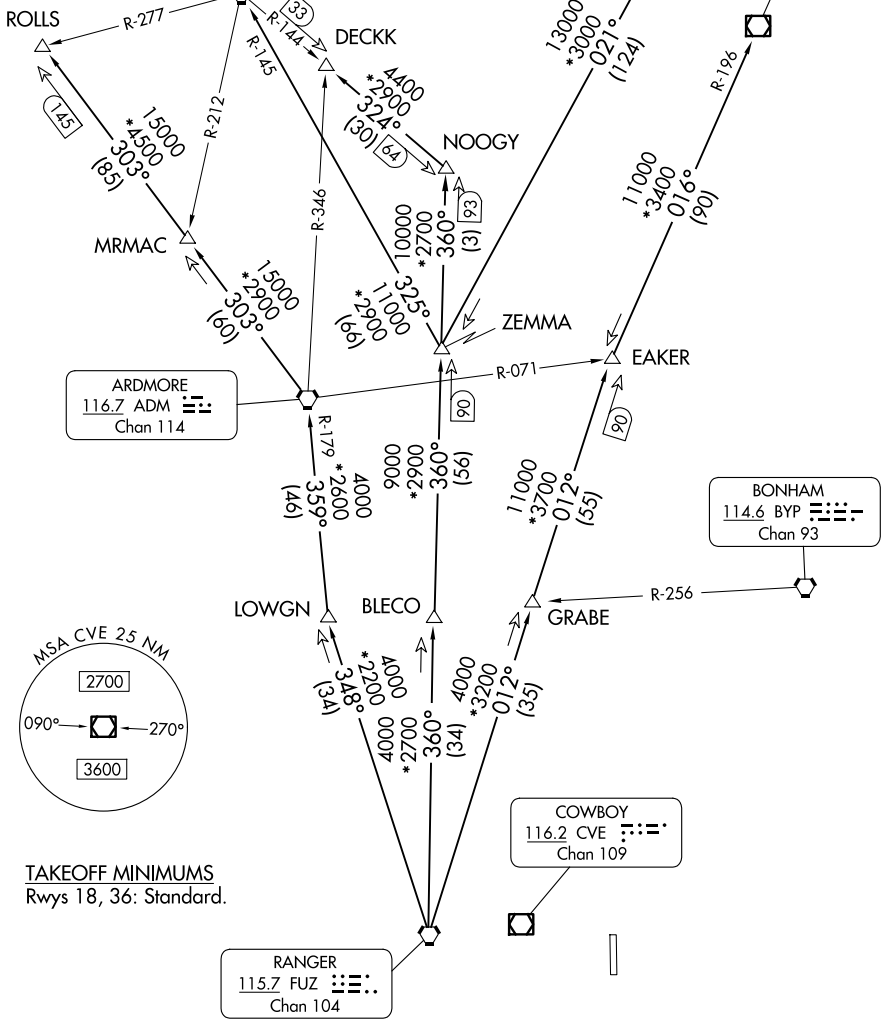

TEXOMA FIVE DEPARTURE

LONE STAR DEP CON
125.2 343.65
MESQUITE TOWER ★
120.3 (CTAF)

**TOP ALTITUDE:
ASSIGNED BY ATC**

TULSA
114.4 TUL
Chan 91

RADAR and DME required.

WILL ROGERS
114.1 IRW
Chan 88

OKMULGEE
114.9 OKM
Chan 96

SC-2, 16 APR 2026 to 14 MAY 2026

SC-2, 16 APR 2026 to 14 MAY 2026

NOTE: Chart not to scale.

(CONTINUED ON FOLLOWING PAGE)

TEXOMA FIVE DEPARTURE