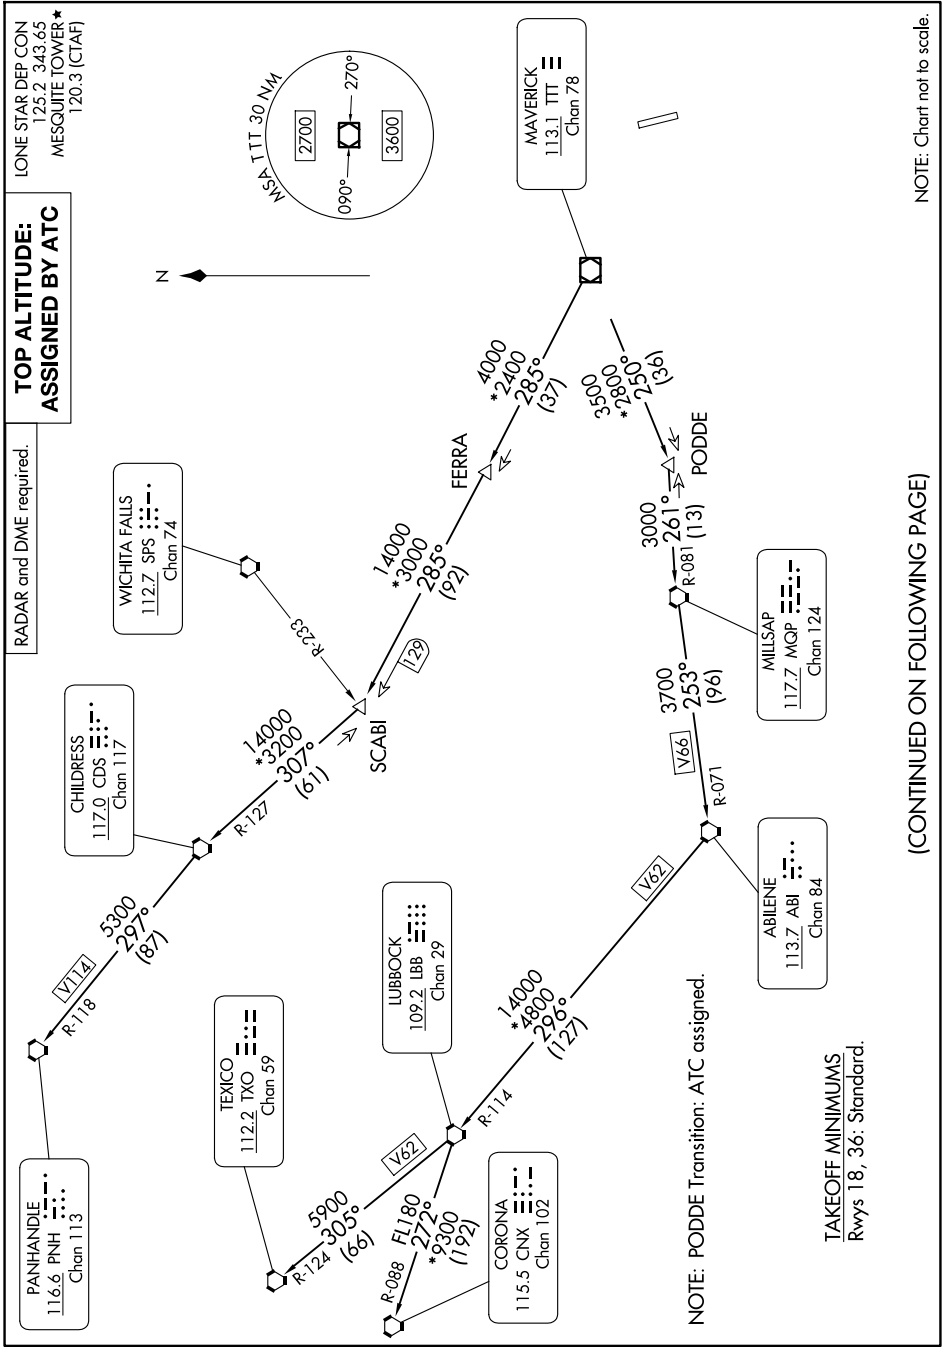

WORTH ONE DEPARTURE

SC-2, 16 APR 2026 to 14 MAY 2026

NOTE: Chart not to scale.

(CONTINUED ON FOLLOWING PAGE)

SC-2, 16 APR 2026 to 14 MAY 2026

WORTH ONE DEPARTURE