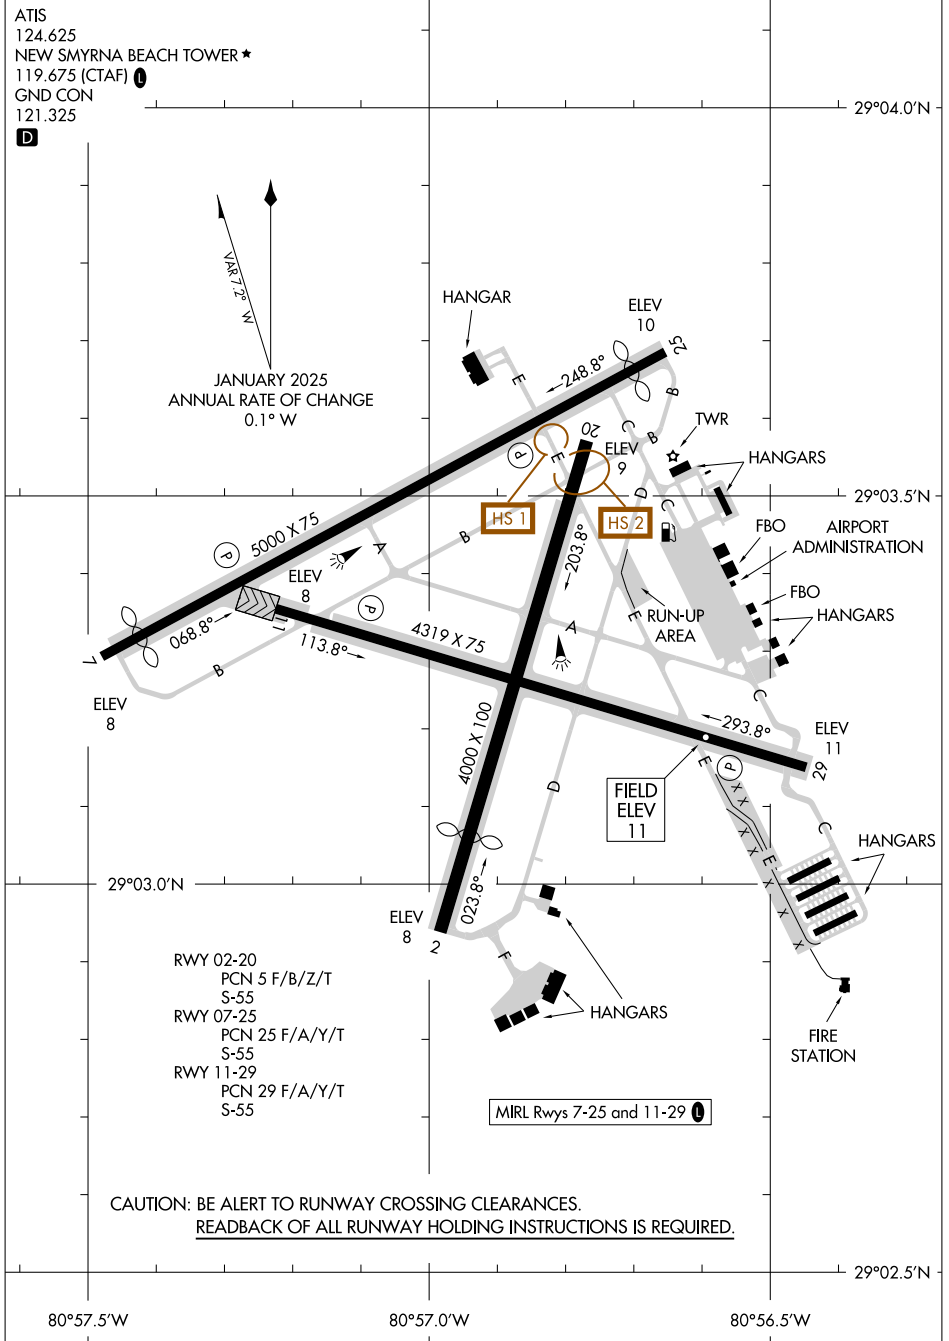

ATIS
 124.625
 NEW SMYRNA BEACH TOWER ★
 119.675 (CTAF) ①
 GND CON
 121.325
 D

SE-3, 16 APR 2026 to 14 MAY 2026

SE-3, 16 APR 2026 to 14 MAY 2026

CAUTION: BE ALERT TO RUNWAY CROSSING CLEARANCES.
READBACK OF ALL RUNWAY HOLDING INSTRUCTIONS IS REQUIRED.