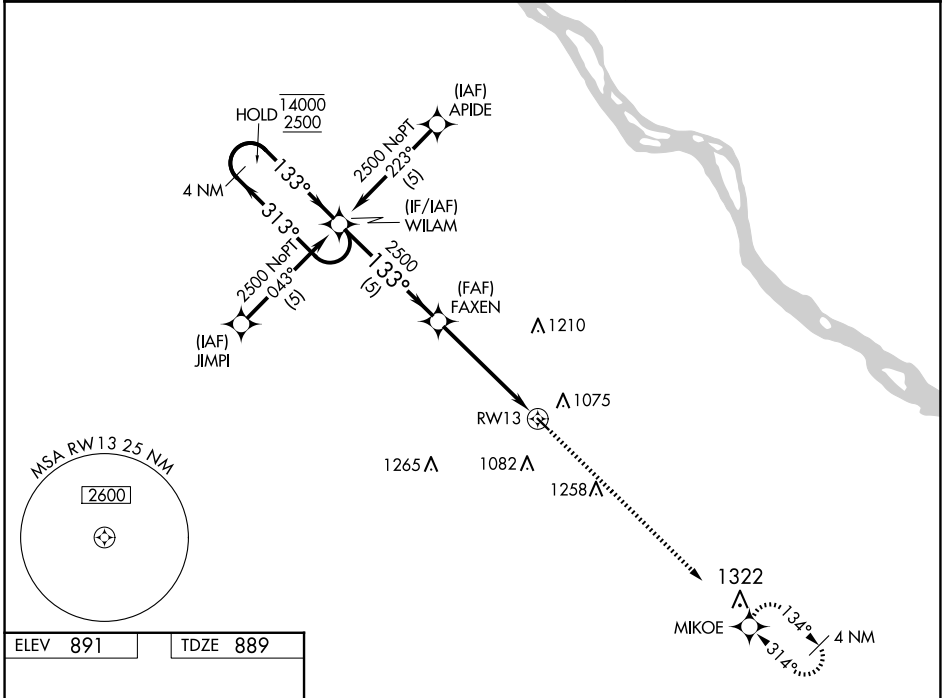

WAAS CH 77644 W13A	APP CRS 133°	Rwy Idg 3203 TDZE 889 Apt Elev 891
--	------------------------	---

RNAV (GPS) RWY 13

BOWLING GREEN MUNI (H19)

RNP APCH-GPS.	MISSED APPROACH: Climb to 2500 direct MIKOE and hold.
<p>▼ Circling Rwy 31 NA at night. Baro-VNAV NA.</p> <p>▲ NA Use Quincy altimeter setting.</p>	

UN ASOS 121.425	KANSAS CITY CENTER 126.225 317.775	UNICOM 122.8 (CTAF) 0
---------------------------	--	---------------------------------

NC-3, 16 APR 2026 to 14 MAY 2026

NC-3, 16 APR 2026 to 14 MAY 2026

ELEV 891	TDZE 889
----------	----------

CATEGORY	A	B	C	D
LPV DA	1236-1	347 (400-1)		NA
LNAV/VNAV DA	1236-1	347 (400-1)		NA
LNAV MDA	1360-1	471 (500-1)		NA
C CIRCLING	1480-1	589 (600-1)		NA

MIRL Rwy 13-31 **0**
REIL Rws 13 and 31 **0**