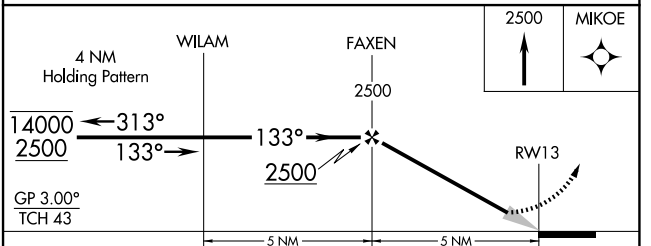

CATEGORY	A	B	C	D
LPV DA	1236-1	347 (400-1)		NA
LNAV/VNAV DA	1236-1	347 (400-1)		NA
LNAV MDA	1360-1	471 (500-1)		NA
C CIRCLING	1480-1	589 (600-1)		NA

MIRL Rwy 13-31 **0**
REIL Rws 13 and 31 **0**