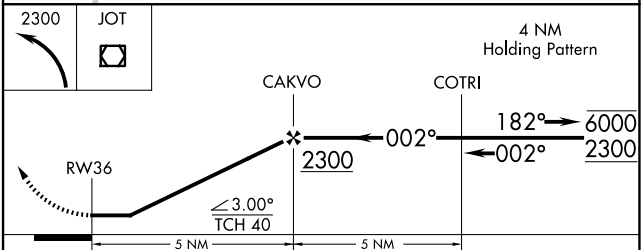

APP CRS 002°	Rwy Ldg TDZE Apt Elev	N/A N/A 675
------------------------	-----------------------------	--

RNAV (GPS)-B

BOLINGBROOK'S CLOW INTL (1C5)

RNP APCH.		MISSED APPROACH: Climbing left turn to 2300 direct JOT VOR/DME and hold.
Procedure NA at night. Use Lewis University altimeter setting.		
LOT AWOS-3PT 126.675	CHICAGO APP CON 119.35 354.075	CTAF 122.9