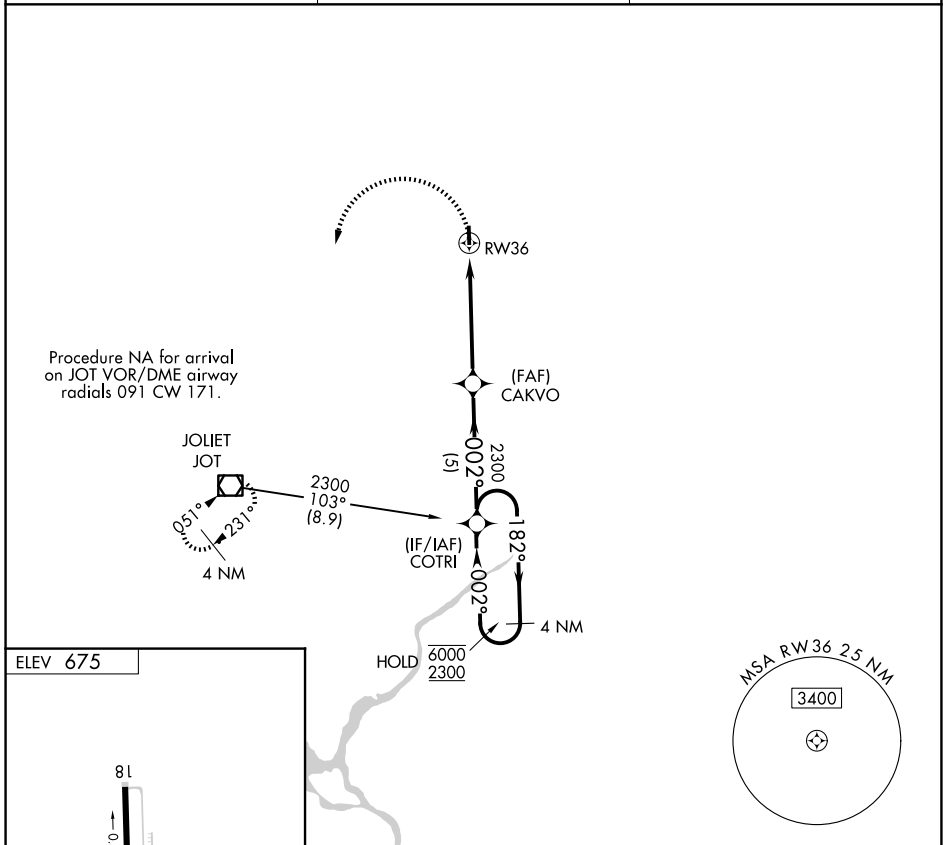

APP CRS 002°	Rwy Ldg TDZE Apt Elev	N/A N/A 675
------------------------	-----------------------------	--

RNAV (GPS)-B

BOLINGBROOK'S CLOW INTL (1C5)

RNP APCH.		MISSED APPROACH: Climbing left turn to 2300 direct JOT VOR/DME and hold.
Procedure NA at night. Use Lewis University altimeter setting.		
LOT AWOS-3PT 126.675	CHICAGO APP CON 119.35 354.075	CTAF 122.9

CATEGORY	A	B	C	D
CIRCLING	1160-1 485 (500-1)	1220-1 545 (600-1)	NA	

EC-3, 16 APR 2026 to 14 MAY 2026

EC-3, 16 APR 2026 to 14 MAY 2026