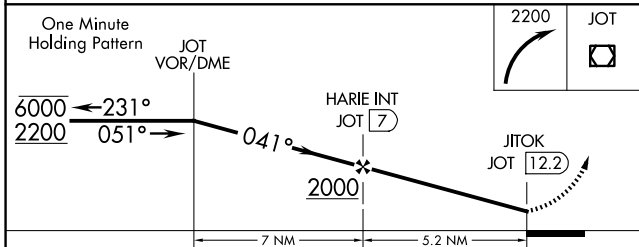

VOR/DME JOT 112.3 Chan 70	APP CRS 041°	Rwy Ldg TDZE Apt Elev	N/A N/A 675
---	------------------------	--------------------------	--

VOR-A

BOLINGBROOK'S CLOW INTL (1C5)

NA Procedure NA at night. Use Lewis University altimeter setting.

MISSED APPROACH: Climbing right turn to 2200 direct JOT VOR/DME and hold.

LOT AWOS-3PT 126.675	CHICAGO APP CON 119.35 354.075	CTAF 122.9 0
--------------------------------	--	------------------------

EC-3, 16 APR 2026 to 14 MAY 2026

EC-3, 16 APR 2026 to 14 MAY 2026

CATEGORY	A	B	C	D	FAF to MAP 5.2 NM					
CIRCLING	1180-1 505 (600-1)	1220-1 545 (600-1)	NA		Knots	60	90	120	150	180
					Min:Seq	5:12	3:28	2:36	2:05	1:44