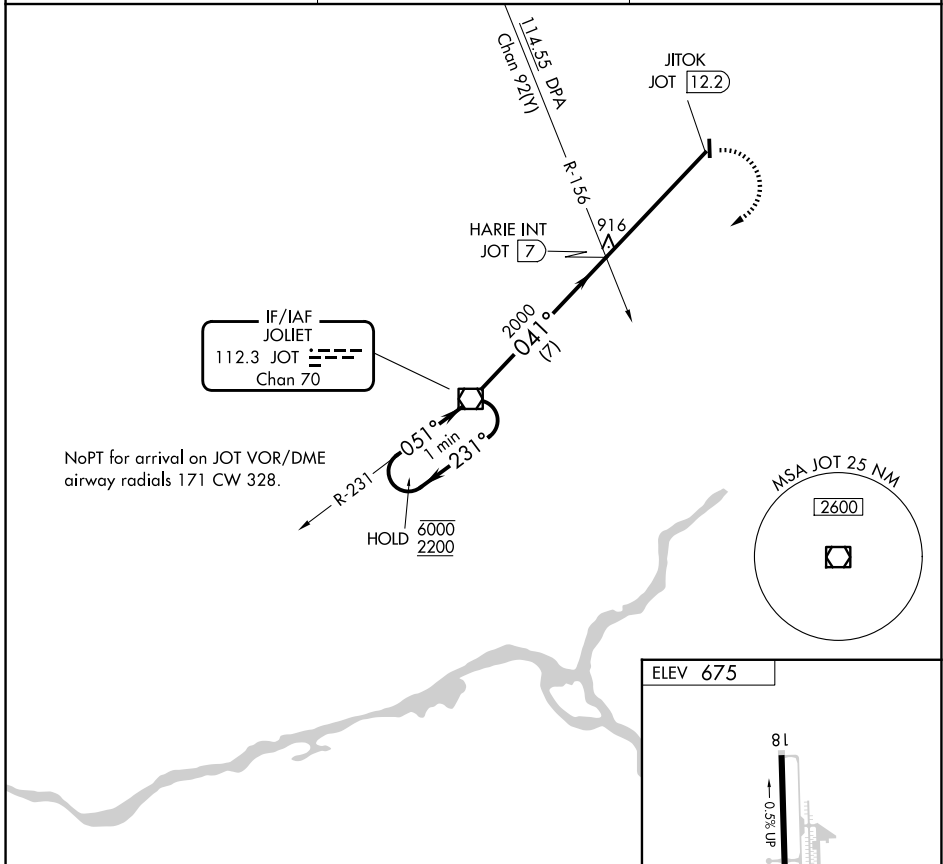

VOR/DME JOT 112.3 Chan 70	APP CRS 041°	Rwy Ldg TDZE Apt Elev	N/A N/A 675
---	------------------------	--------------------------	--

VOR-A

BOLINGBROOK'S CLOW INTL (1C5)

NA Procedure NA at night. Use Lewis University altimeter setting.

MISSED APPROACH: Climbing right turn to 2200 direct JOT VOR/DME and hold.

LOT AWOS-3PT 126.675	CHICAGO APP CON 119.35 354.075	CTAF 122.9 0
--------------------------------	--	------------------------

EC-3, 16 APR 2026 to 14 MAY 2026

EC-3, 16 APR 2026 to 14 MAY 2026

CATEGORY	A	B	C	D	FAF to MAP 5.2 NM					
CIRCLING	1180-1 505 (600-1)	1220-1 545 (600-1)	NA		Knots	60	90	120	150	180
					Min:Seq	5:12	3:28	2:36	2:05	1:44