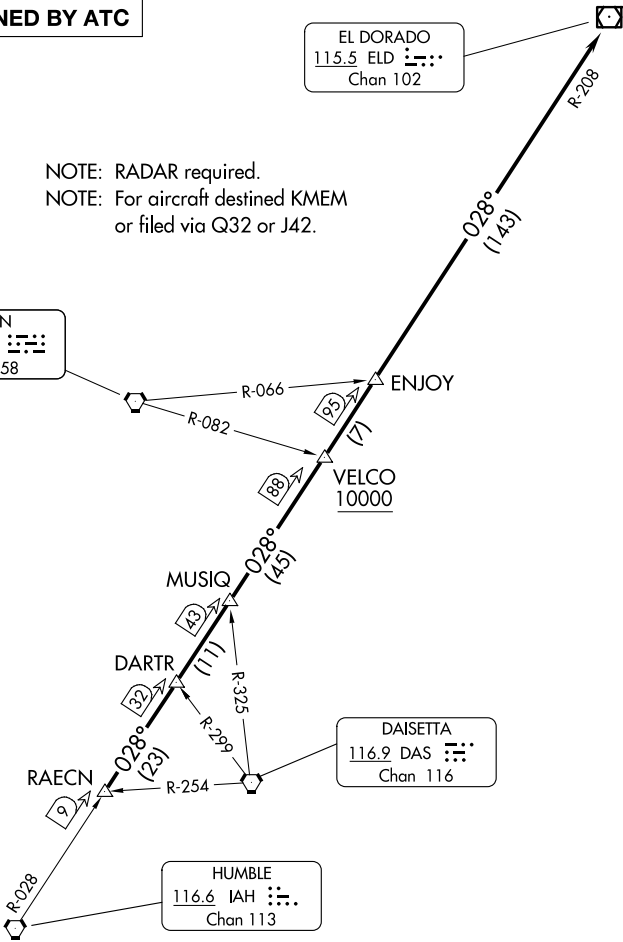

EL DORADO ONE DEPARTURE

AWOS-3
123.625
CLNC DEL
120.8
CTAF
123.0
HOUSTON DEP CON
123.8 257.7

**TOP ALTITUDE:
ASSIGNED BY ATC**

EL DORADO
115.5 ELD :
Chan 102

NOTE: RADAR required.
NOTE: For aircraft destined KMEM
or filed via Q32 or J42.

LUFKIN
112.1 LFK :
Chan 58

DAISETTA
116.9 DAS :
Chan 116

HUMBLE
116.6 IAH :
Chan 113

TAKEOFF MINIMUMS
Rwys 9, 27: Standard.

NOTE: Chart not to scale.

(CONTINUED ON FOLLOWING PAGE)

SC-5, 16 APR 2026 to 14 MAY 2026

SC-5, 16 APR 2026 to 14 MAY 2026