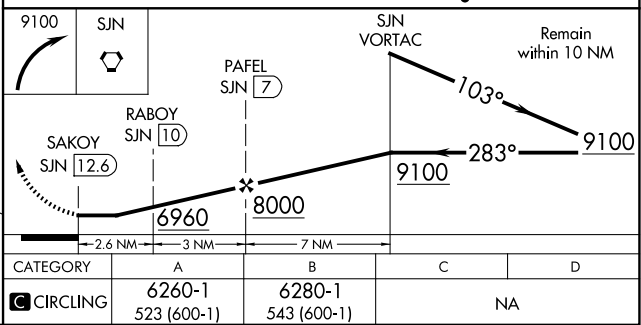

VORTAC SJN 112.3 Chan 70	APP CRS 283°	Rwy Idg TDZE Apt Elev	N/A N/A 5737
--	------------------------	-----------------------------	---

VOR-A

ST JOHNS INDUSTRIAL AIR PARK (SJN)

DME required.	MISSED APPROACH: Climbing right turn to 9100 direct SJN VORTAC and hold, continue climb-in-hold to 9100.
Circling Rwy 3, 32 NA at night.	

ASOS 134.225	ALBUQUERQUE CENTER 124.325 288.25	UNICOM 122.8 (CTAF)
------------------------	---	-------------------------------

SW-4, 16 APR 2026 to 14 MAY 2026

SW-4, 16 APR 2026 to 14 MAY 2026