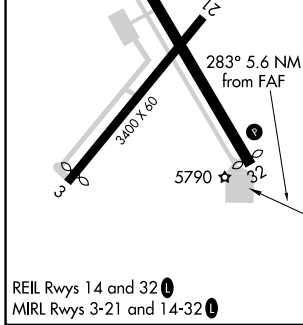

VORTAC SJN 112.3 Chan 70	APP CRS 283°	Rwy Idg TDZE Apt Elev	N/A N/A 5737
--	------------------------	-----------------------------	---

VOR-A

ST JOHNS INDUSTRIAL AIR PARK (SJN)

DME required.	MISSED APPROACH: Climbing right turn to 9100 direct SJN VORTAC and hold, continue climb-in-hold to 9100.
Circling Rwy 3, 32 NA at night.	

ASOS 134.225	ALBUQUERQUE CENTER 124.325 288.25	UNICOM 122.8 (CTAF)
------------------------	---	-------------------------------

SW-4, 16 APR 2026 to 14 MAY 2026

SW-4, 16 APR 2026 to 14 MAY 2026