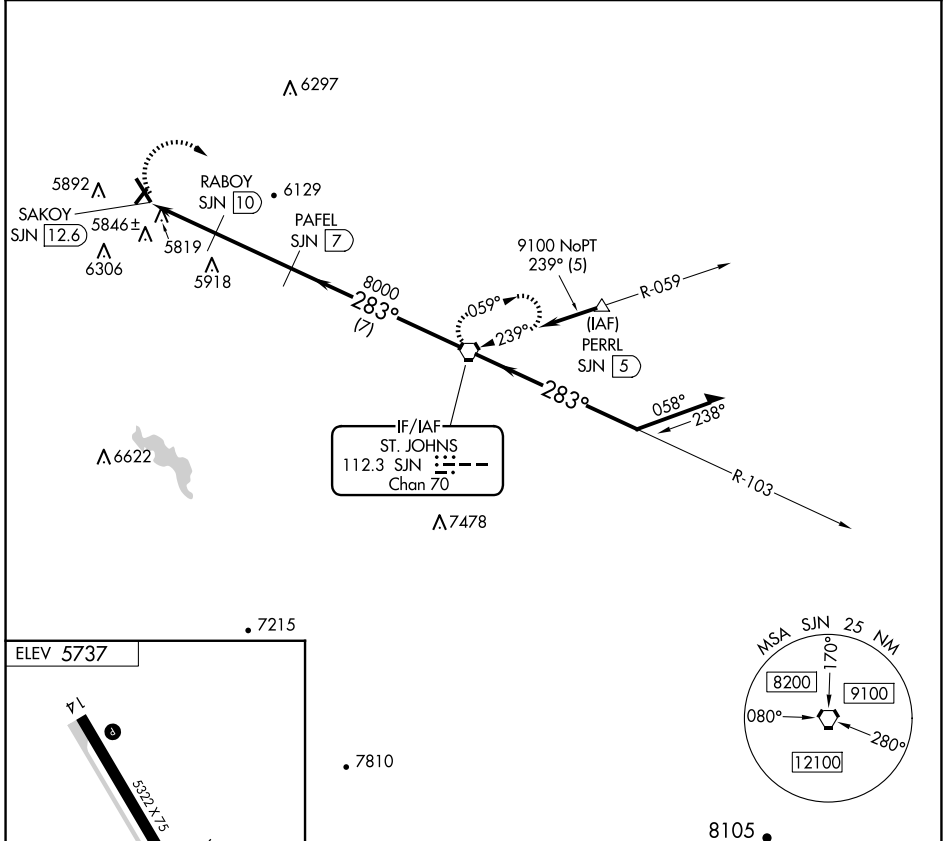

VORTAC SJN 112.3 Chan 70	APP CRS 283°	Rwy Idg TDZE Apt Elev	N/A N/A 5737
--	------------------------	-----------------------------	---

VOR-A

ST JOHNS INDUSTRIAL AIR PARK (SJN)

DME required.	MISSED APPROACH: Climbing right turn to 9100 direct SJN VORTAC and hold, continue climb-in-hold to 9100.
Circling Rwy 3, 32 NA at night.	

ASOS 134.225	ALBUQUERQUE CENTER 124.325 288.25	UNICOM 122.8 (CTAF)
------------------------	---	-------------------------------

SW-4, 16 APR 2026 to 14 MAY 2026

SW-4, 16 APR 2026 to 14 MAY 2026