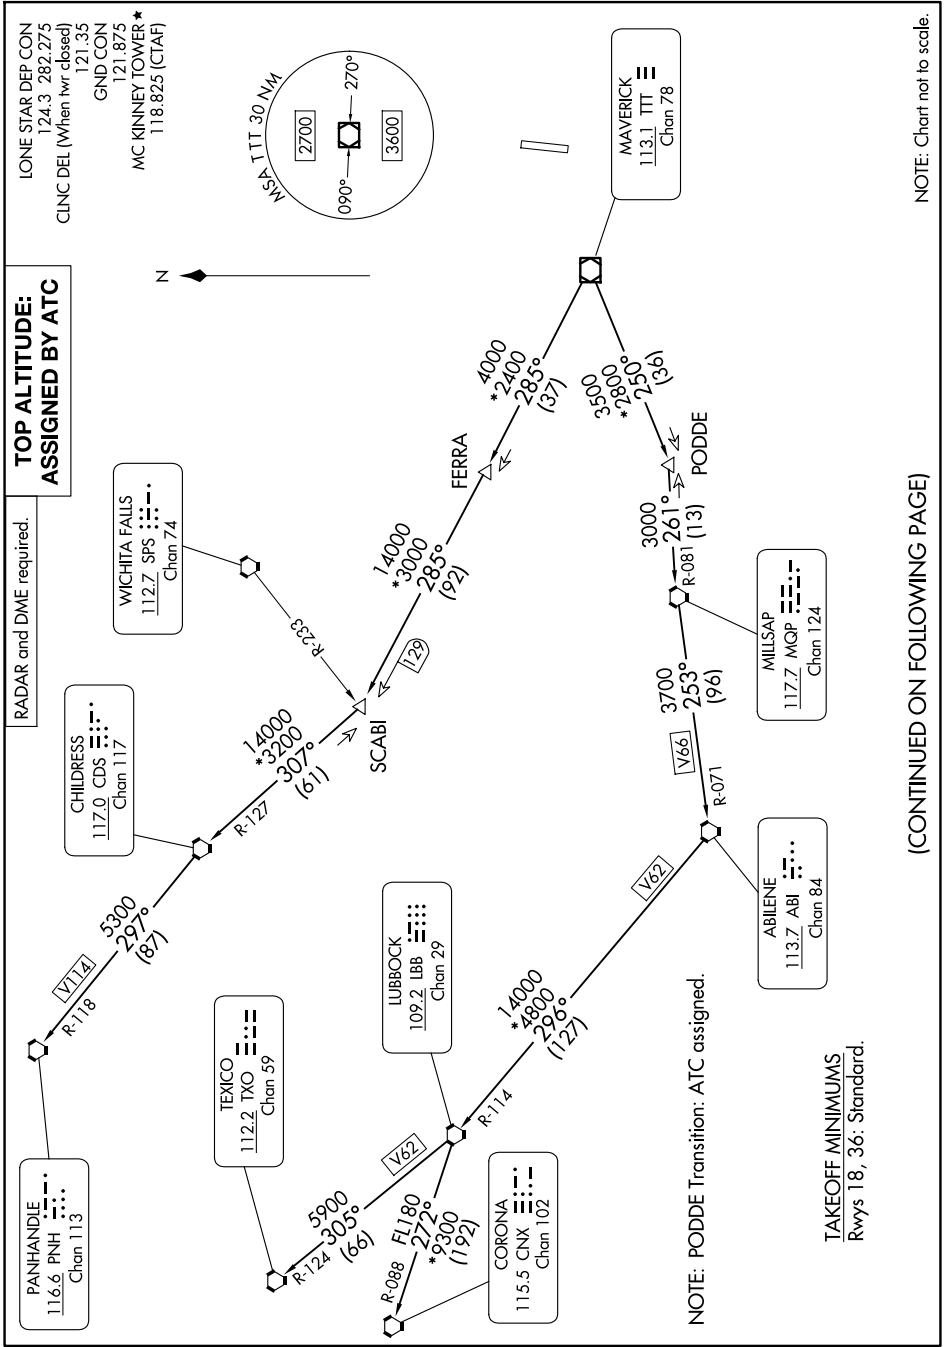

WORTH ONE DEPARTURE

SC-2, 16 APR 2026 to 14 MAY 2026

WORTH ONE DEPARTURE

(CONTINUED ON FOLLOWING PAGE)

SC-2, 16 APR 2026 to 14 MAY 2026