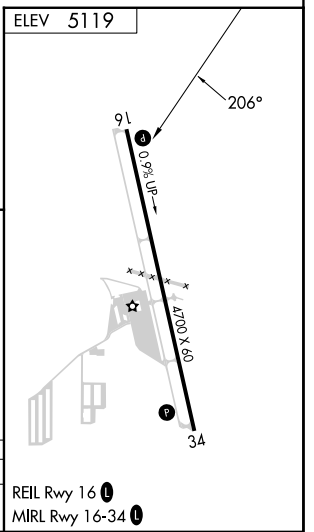

APP CRS 206°	Rwy Ldg TDZE Apt Elev	N/A N/A 5119
------------------------	-----------------------------	---

RNAV (GPS)-B

ERIE MUNI (EIK)

RNP APCH.	MISSED APPROACH: Climbing right turn to 7300 direct ZABNI and hold.
-----------	---

AWOS-3PT 133.825	DENVER APP CON 125.125 263.025	UNICOM 123.0 (CTAF) 0
----------------------------	--	---------------------------------

Procedure NA for arrivals at BJC VOR/DME on V81 southwest bound.

CATEGORY	A	B	C	D
CIRCLING	5700-1 581 (600-1)	5880-1 761 (800-1)	5880-2¼ 761 (800-2¼)	NA