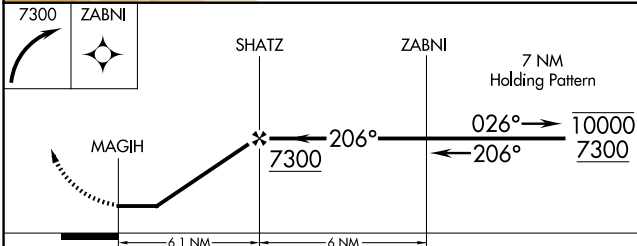

APP CRS 206°	Rwy Ldg TDZE Apt Elev	N/A N/A 5119
------------------------	-----------------------------	---

RNAV (GPS)-B

ERIE MUNI (EIK)

RNP APCH.	MISSED APPROACH: Climbing right turn to 7300 direct ZABNI and hold.
-----------	---

AWOS-3PT 133.825	DENVER APP CON 125.125 263.025	UNICOM 123.0 (CTAF) 0
----------------------------	--	---------------------------------

Procedure NA for arrivals at BJC VOR/DME on V81 southwest bound.

CATEGORY	A	B	C	D
CIRCLING	5700-1 581 (600-1)	5880-1 761 (800-1)	5880-2¼ 761 (800-2¼)	NA