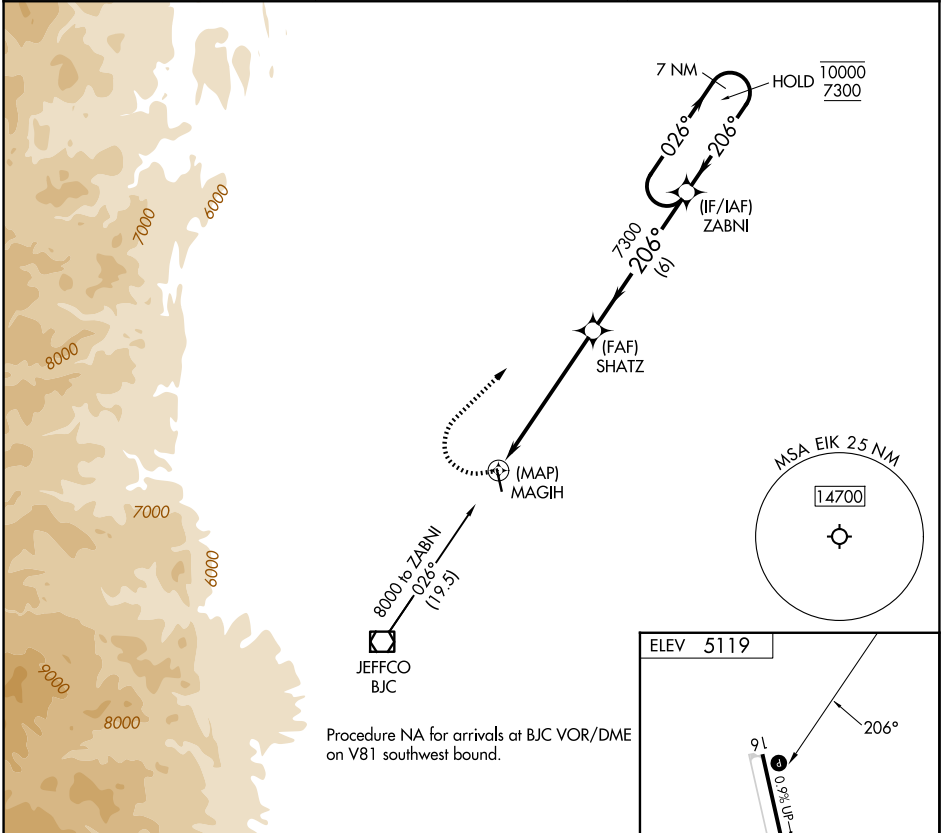

APP CRS 206°	Rwy Ldg TDZE Apt Elev	N/A N/A 5119
------------------------	-----------------------------	---

RNAV (GPS)-B

ERIE MUNI (EIK)

RNP APCH.	MISSED APPROACH: Climbing right turn to 7300 direct ZABNI and hold.
-----------	---

AWOS-3PT 133.825	DENVER APP CON 125.125 263.025	UNICOM 123.0 (CTAF) 0
----------------------------	--	---------------------------------

Procedure NA for arrivals at BJC VOR/DME on V81 southwest bound.

CATEGORY	A	B	C	D
CIRCLING	5700-1 581 (600-1)	5880-1 761 (800-1)	5880-2¼ 761 (800-2¼)	NA

REIL Rwy 16 0
MIRL Rwy 16-34 0

SW-1, 16 APR 2026 to 14 MAY 2026

SW-1, 16 APR 2026 to 14 MAY 2026