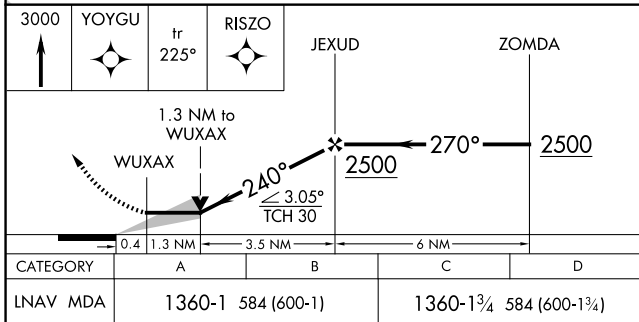

# RNAV (GPS) RWY 23

ADDINGTON FLD (EKK)

RNP APCH.			

MISSED APPROACH: Climb to 3000 direct YOYGU and on track 225° to RISZO and hold.

AWOS-3 <b>118.55</b>	LOUISVILLE APP CON <b>123.675 327.0</b>	CLNC DEL <b>119.45</b>	UNICOM <b>123.075 (CTAF)</b>
-------------------------	--	---------------------------	---------------------------------