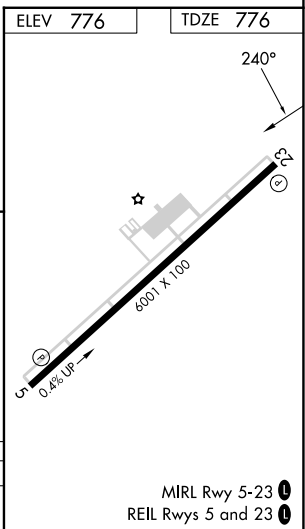

APP CRS <b>240°</b>	Rwy Ldg TDZE Apt Elev	<b>6001</b> <b>776</b> <b>776</b>
------------------------	-----------------------------	---

# RNAV (GPS) RWY 23

ADDINGTON FLD (EKK)

RNP APCH.			

MISSED APPROACH: Climb to 3000 direct YOYGU and on track 225° to RISZO and hold.

AWOS-3 <b>118.55</b>	LOUISVILLE APP CON <b>123.675 327.0</b>	CLNC DEL <b>119.45</b>	UNICOM <b>123.075 (CTAF)</b>
-------------------------	--	---------------------------	---------------------------------