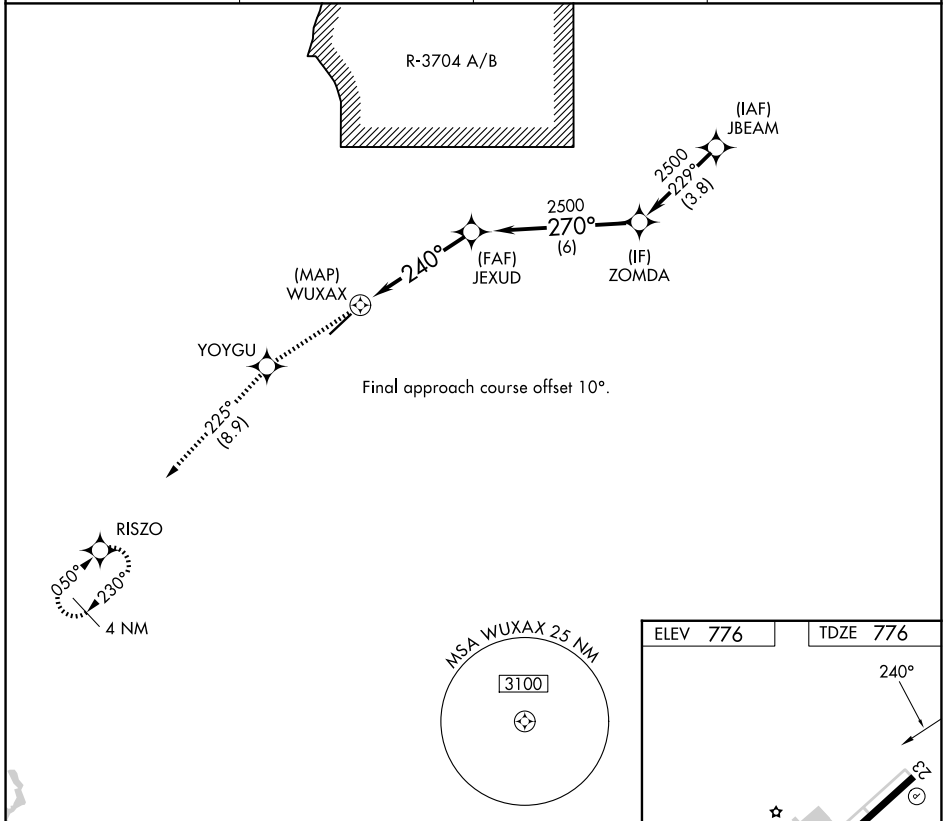

APP CRS <b>240°</b>	Rwy Ldg TDZE Apt Elev	<b>6001</b> <b>776</b> <b>776</b>
------------------------	-----------------------------	---

# RNAV (GPS) RWY 23

ADDINGTON FLD (EKK)

RNP APCH.			

MISSED APPROACH: Climb to 3000 direct YOYGU and on track 225° to RISZO and hold.

AWOS-3 <b>118.55</b>	LOUISVILLE APP CON <b>123.675 327.0</b>	CLNC DEL <b>119.45</b>	UNICOM <b>123.075 (CTAF)</b>
-------------------------	--	---------------------------	---------------------------------

SE-1, 16 APR 2026 to 14 MAY 2026

SE-1, 16 APR 2026 to 14 MAY 2026