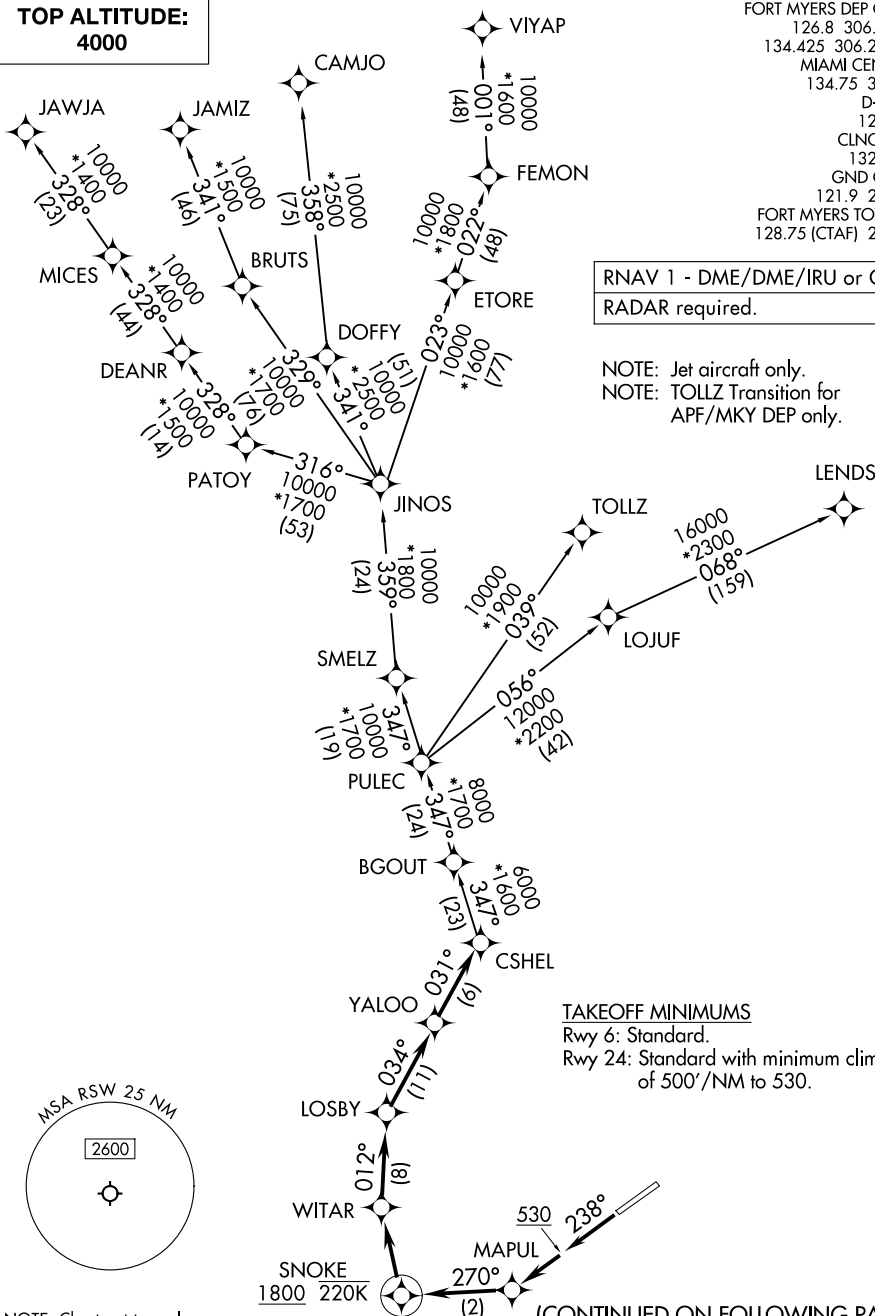

CSHEL EIGHT DEPARTURE (RNAV)

**TOP ALTITUDE:
4000**

FORT MYERS DEP CON ★
 126.8 306.2 (6)
 134.425 306.2 (24)
 MIAMI CENTER
 134.75 322.5
 D-ATIS
 124.65
 CLNC DEL
 132.075
 GND CON
 121.9 257.8
 FORT MYERS TOWER ★
 128.75 (CTAF) 257.8

RNAV 1 - DME/DME/IRU or GPS.
 RADAR required.

NOTE: Jet aircraft only.
 NOTE: TOLLZ Transition for
 APF/MKY DEP only.

NOTE: Chart not to scale.

(CONTINUED ON FOLLOWING PAGE)

CSHEL EIGHT DEPARTURE (RNAV)