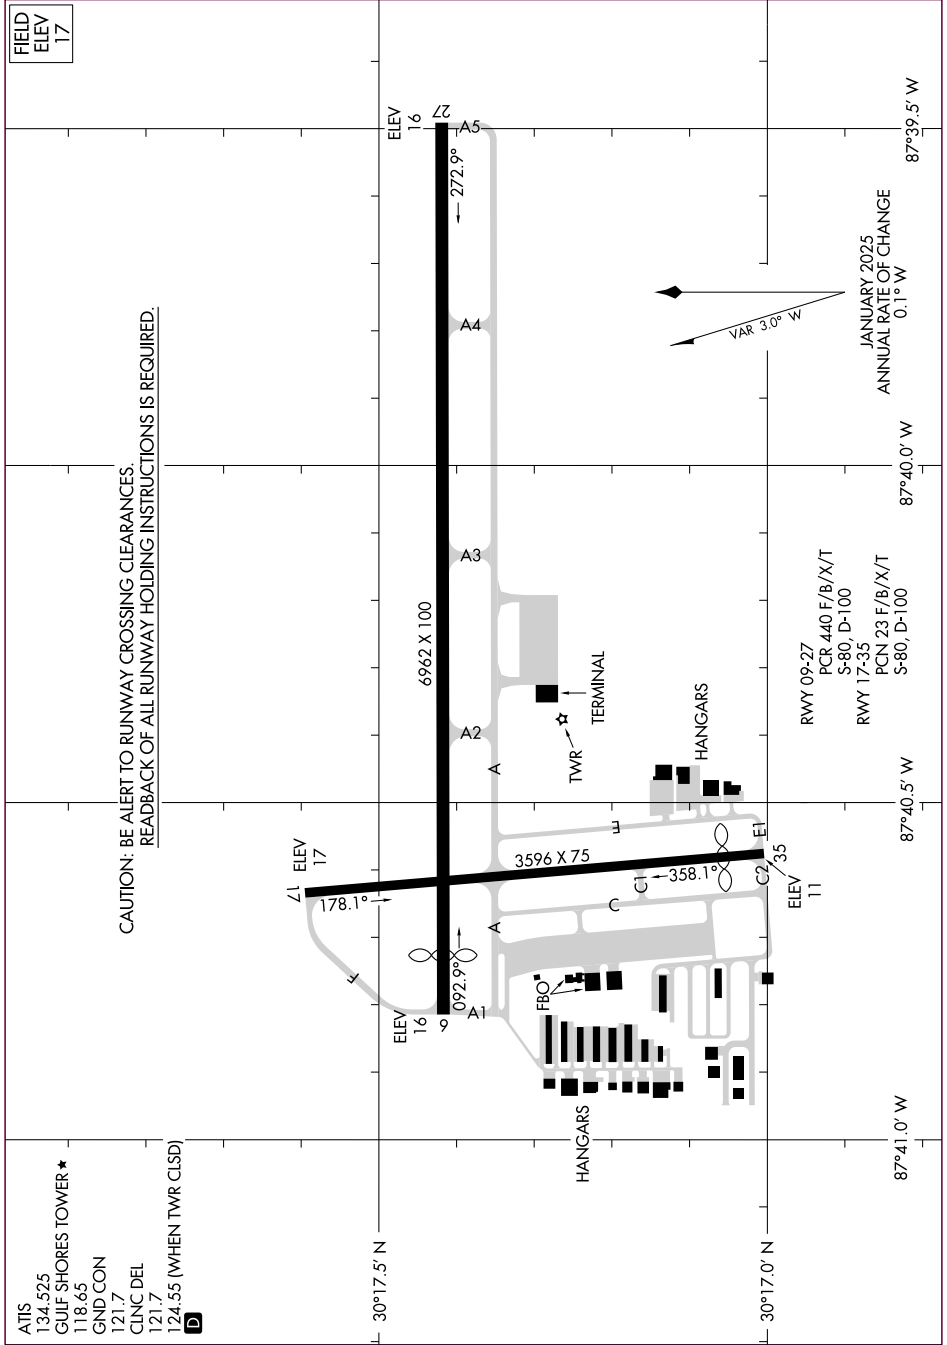

# AIRPORT DIAGRAM

GULF SHORES INTL/JACK EDWARDS FLD (JKA)  
AL-6827 (FAA)  
GULF SHORES, ALABAMA

SE-4, 16 APR 2026 to 14 MAY 2026

SE-4, 16 APR 2026 to 14 MAY 2026

# AIRPORT DIAGRAM

GULF SHORES, ALABAMA  
GULF SHORES INTL/JACK EDWARDS FLD (JKA)