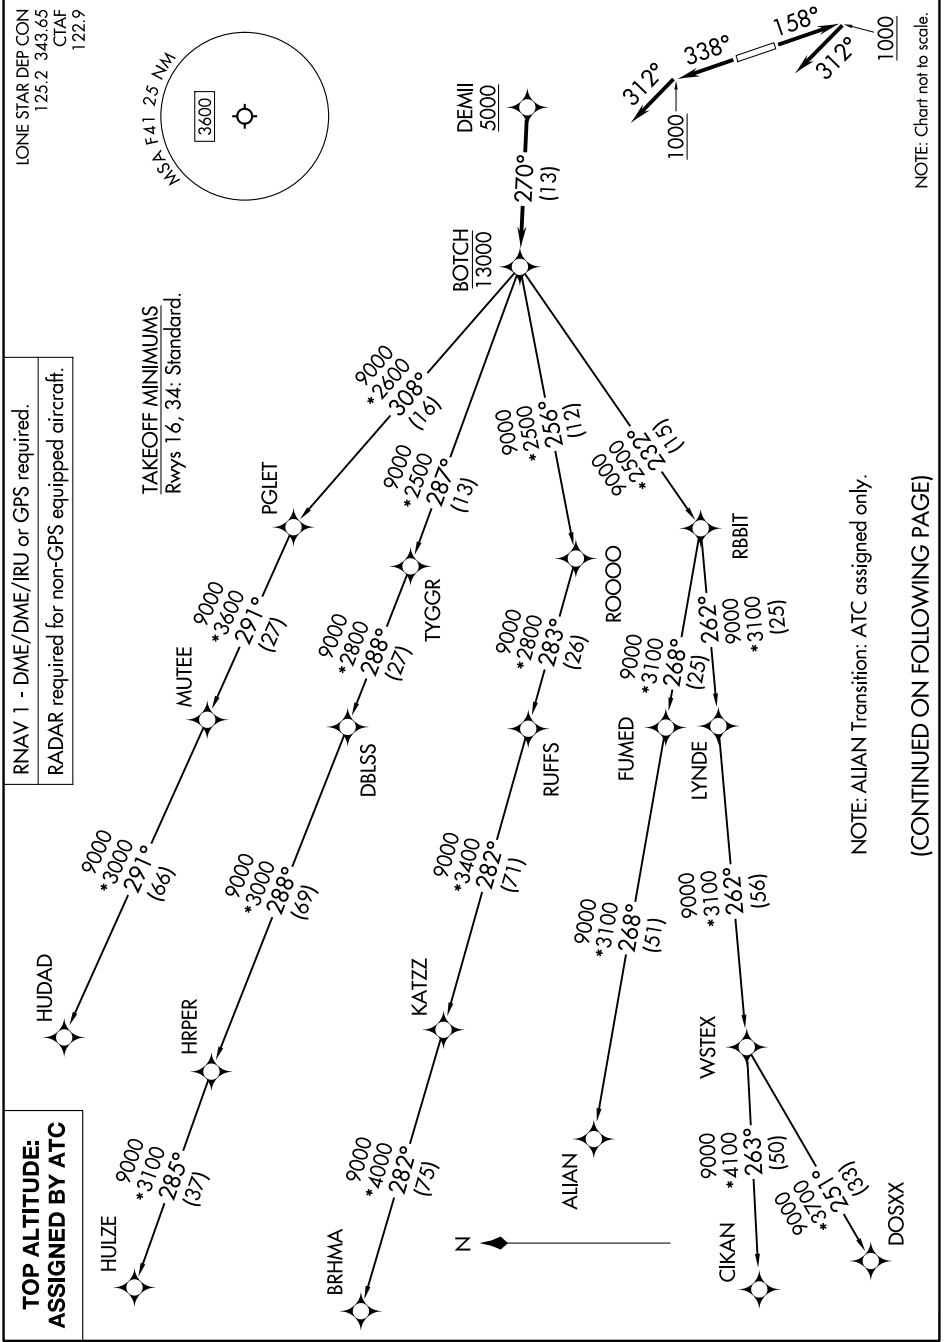

BOTCH ONE DEPARTURE (RNAV)

SC-2, 16 APR 2026 to 14 MAY 2026

BOTCH ONE DEPARTURE (RNAV)

SC-2, 16 APR 2026 to 14 MAY 2026