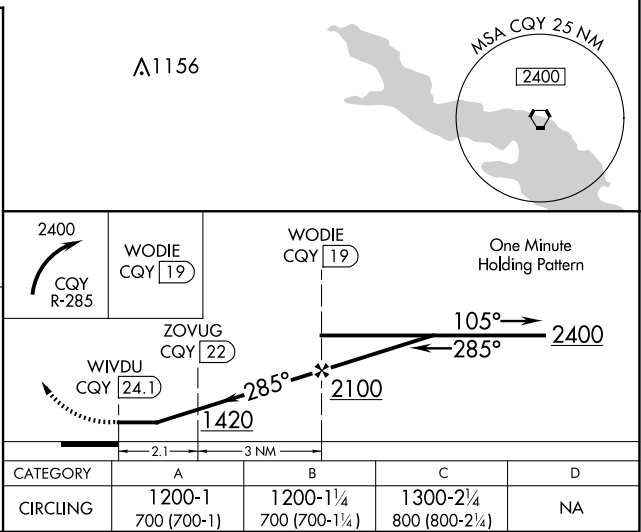

VORTAC CQY 114.8 Chan 95	APP CRS 285°	Rwy Idg TDZE Apt Elev N/A N/A 500
--	------------------------	--

VOR/DME-A

ENNIS MUNI (F41)

NA When local altimeter setting not received, use Midlothian/Waxahachie altimeter setting and increase all MDAs 40 feet and visibility Cat C ¼ SM.

MISSED APPROACH: Climbing right turn to 2400 on CQY R-285 to WODIE/19 DME and hold.

LNC AWOS-3PT 118.975	LONE STAR APP CON 125.2 343.65	CTAF 122.9
--------------------------------	--	----------------------

Procedure NA for arrival at CQY VORTAC airway radials 234 CW 263.

SC-2, 16 APR 2026 to 14 MAY 2026

SC-2, 16 APR 2026 to 14 MAY 2026