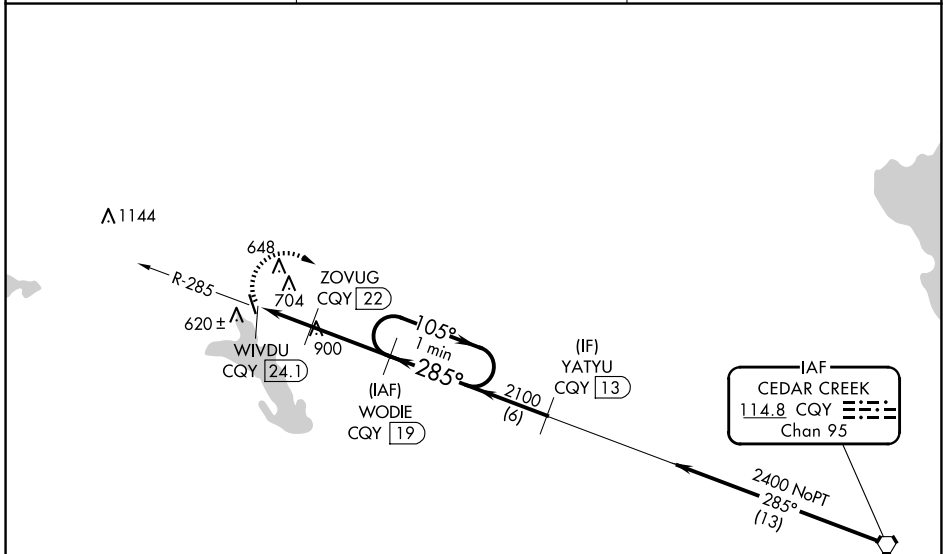

VORTAC CQY 114.8 Chan 95	APP CRS 285°	Rwy Idg TDZE Apt Elev N/A N/A 500
--	------------------------	--

VOR/DME-A

ENNIS MUNI (F41)

NA When local altimeter setting not received, use Midlothian/Waxahachie altimeter setting and increase all MDAs 40 feet and visibility Cat C ¼ SM.

MISSED APPROACH: Climbing right turn to 2400 on CQY R-285 to WODIE/19 DME and hold.

LNC AWOS-3PT 118.975	LONE STAR APP CON 125.2 343.65	CTAF 122.9
--------------------------------	--	----------------------

Procedure NA for arrival at CQY VORTAC airway radials 234 CW 263.

SC-2, 16 APR 2026 to 14 MAY 2026

SC-2, 16 APR 2026 to 14 MAY 2026