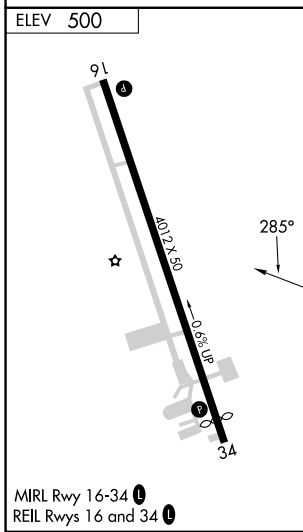

SC-2, 16 APR 2026 to 14 MAY 2026

SC-2, 16 APR 2026 to 14 MAY 2026