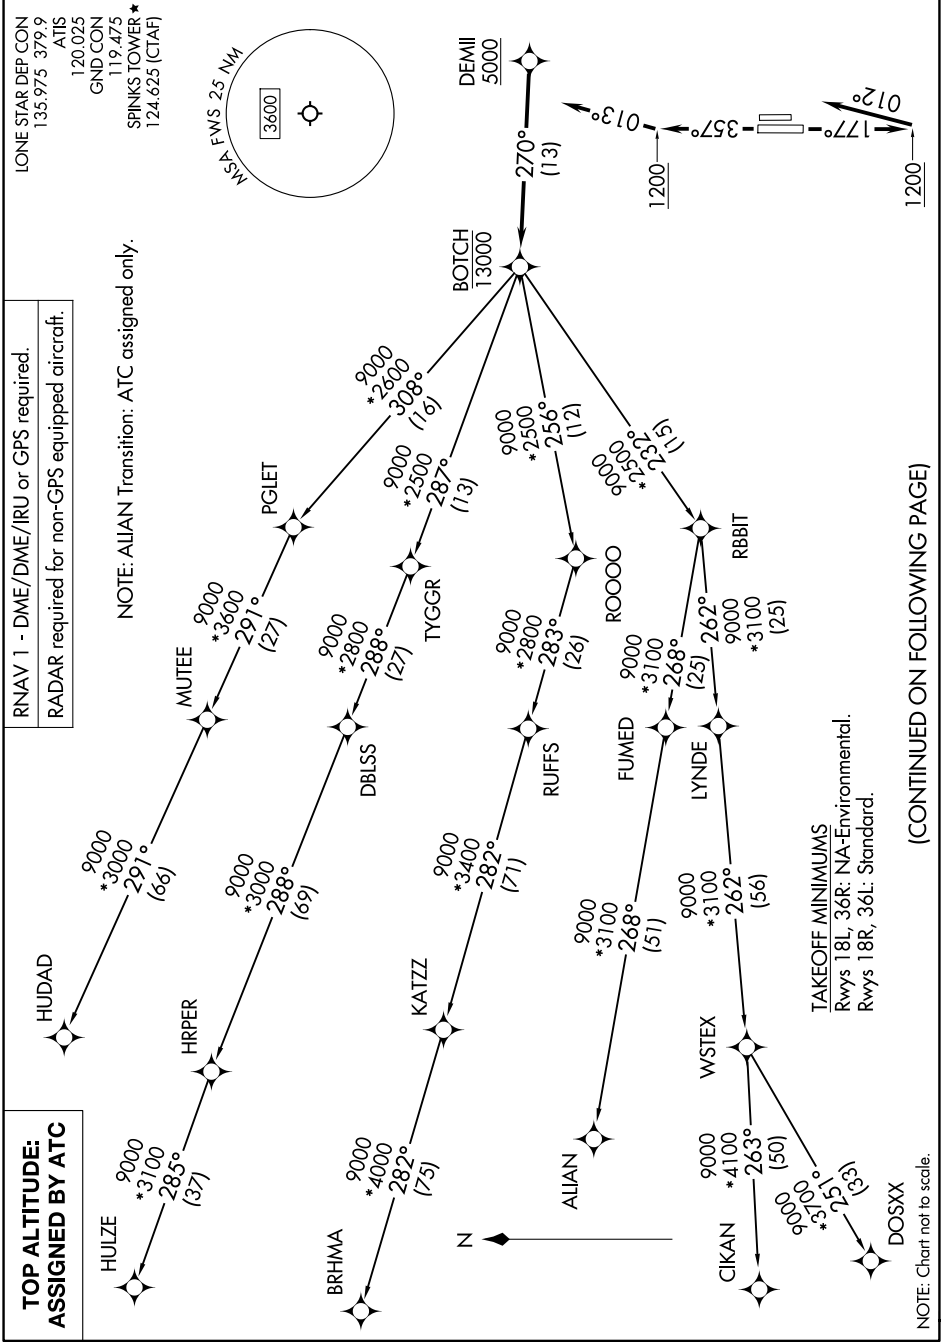

BOTCH ONE DEPARTURE (RNAV)

FORT WORTH, TEXAS

SC-2, 16 APR 2026 to 14 MAY 2026

BOTCH ONE DEPARTURE (RNAV)

(BOTCH1.BOTCH) 17APR25

FORT WORTH, TEXAS

FORT WORTH SPINKS (FWS)

SC-2, 16 APR 2026 to 14 MAY 2026