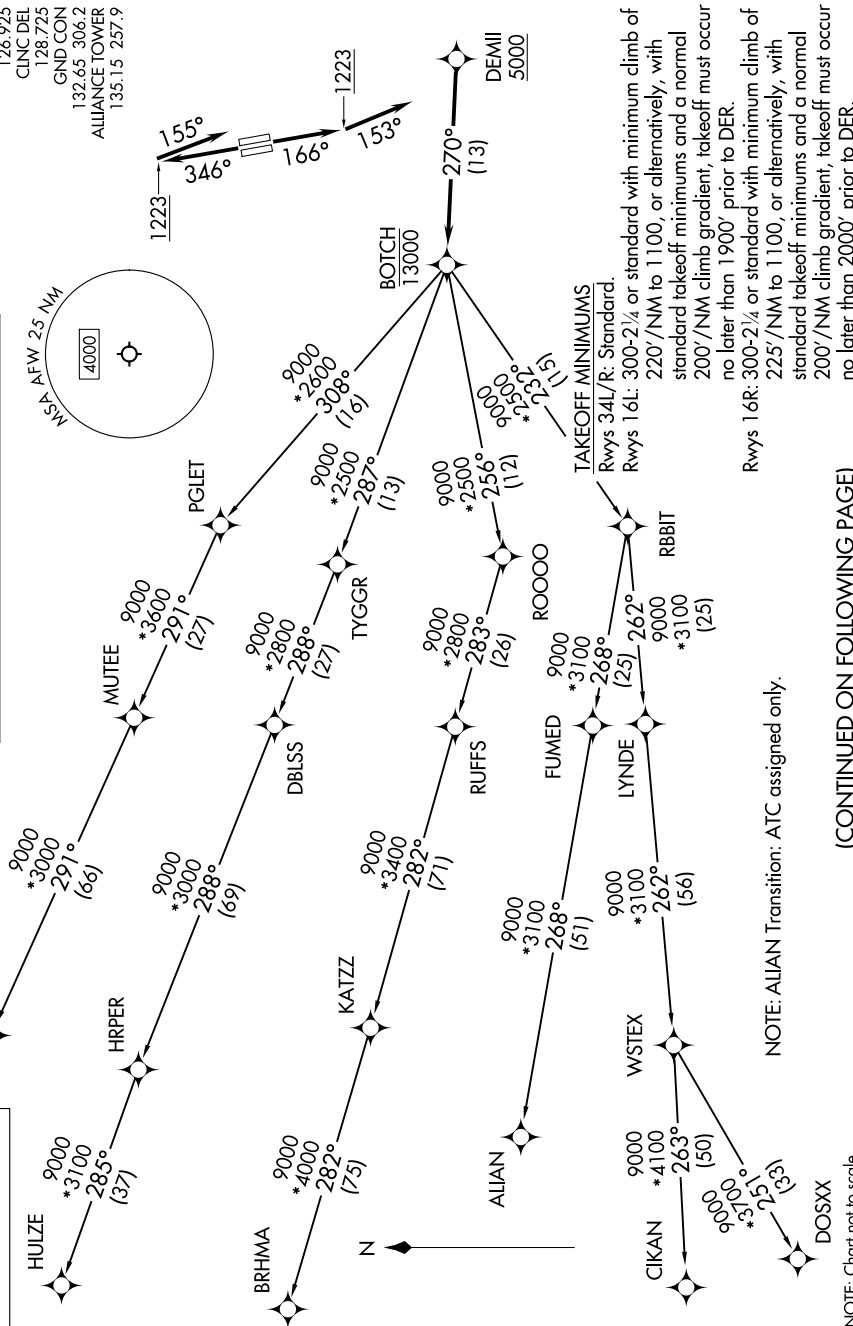

BOTCH ONE DEPARTURE (RNAV)

FORT WORTH, TEXAS

LONE STAR DEP CON
118.1 306.95
ATIS
126.925
CLNC DEL
128.725
GND CON
132.65 306.2
ALLIANCE TOWER
135.15 257.9

RNAV 1 - DME/DME/IRU or GPS required.
RADAR required for non-GPS equipped aircraft.

**TOP ALTITUDE:
ASSIGNED BY ATC**

NOTE: ALIAN Transition: ATC assigned only.

(CONTINUED ON FOLLOWING PAGE)

NOTE: Chart not to scale.

BOTCH ONE DEPARTURE (RNAV)

FORT WORTH, TEXAS