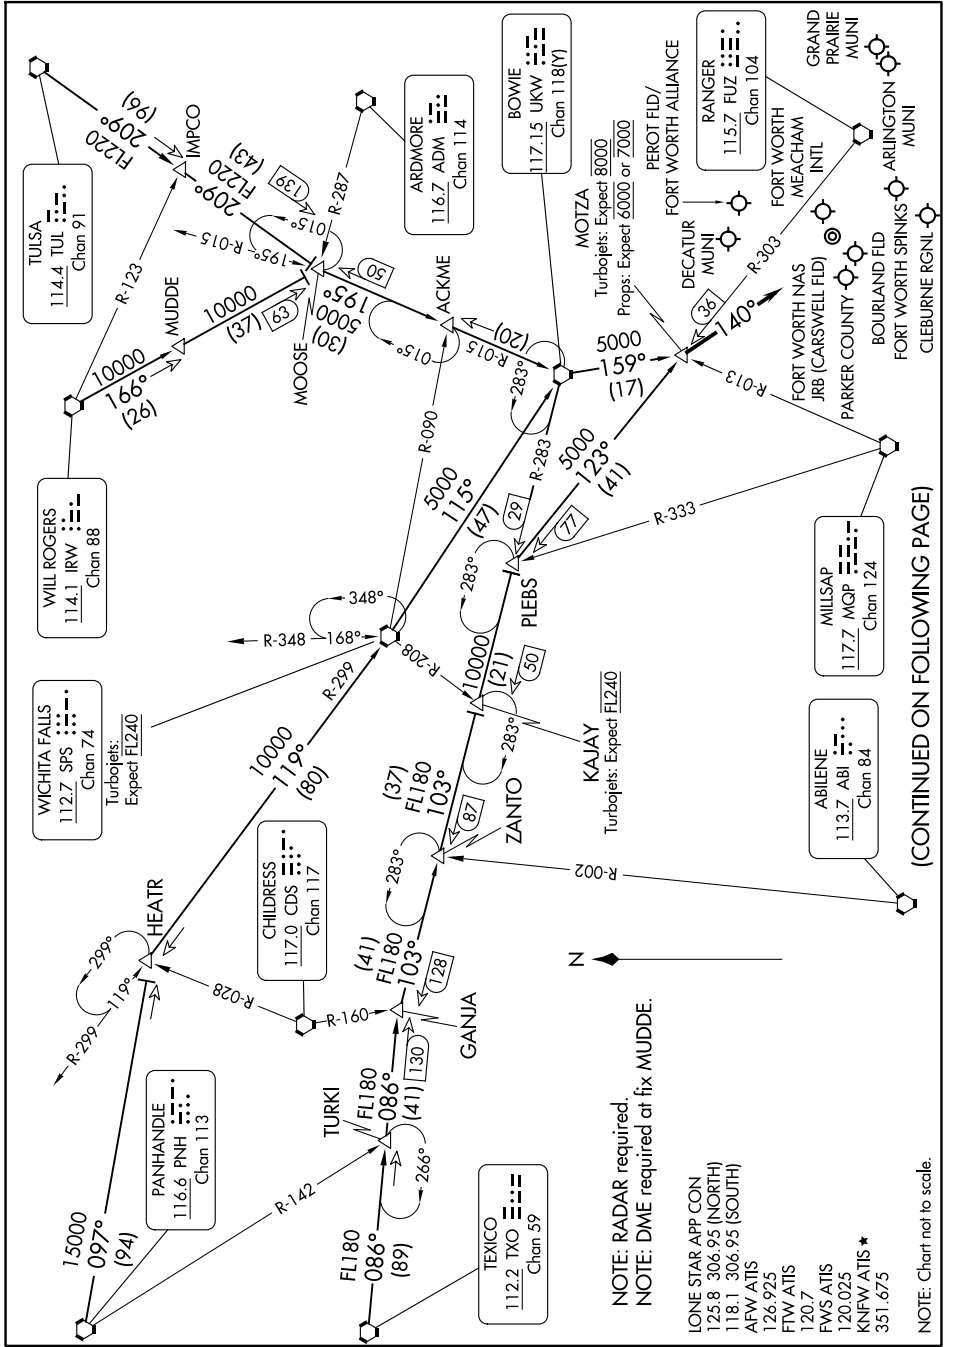

MOTZA ONE ARRIVAL

FORT WORTH, TEXAS

SC-2, 16 APR 2026 to 14 MAY 2026

SC-2, 16 APR 2026 to 14 MAY 2026

(CONTINUED ON FOLLOWING PAGE)

MOTZA ONE ARRIVAL

(MOTZA.MOTZA1) 17JUN21

FORT WORTH, TEXAS

NOTE: Chart not to scale.