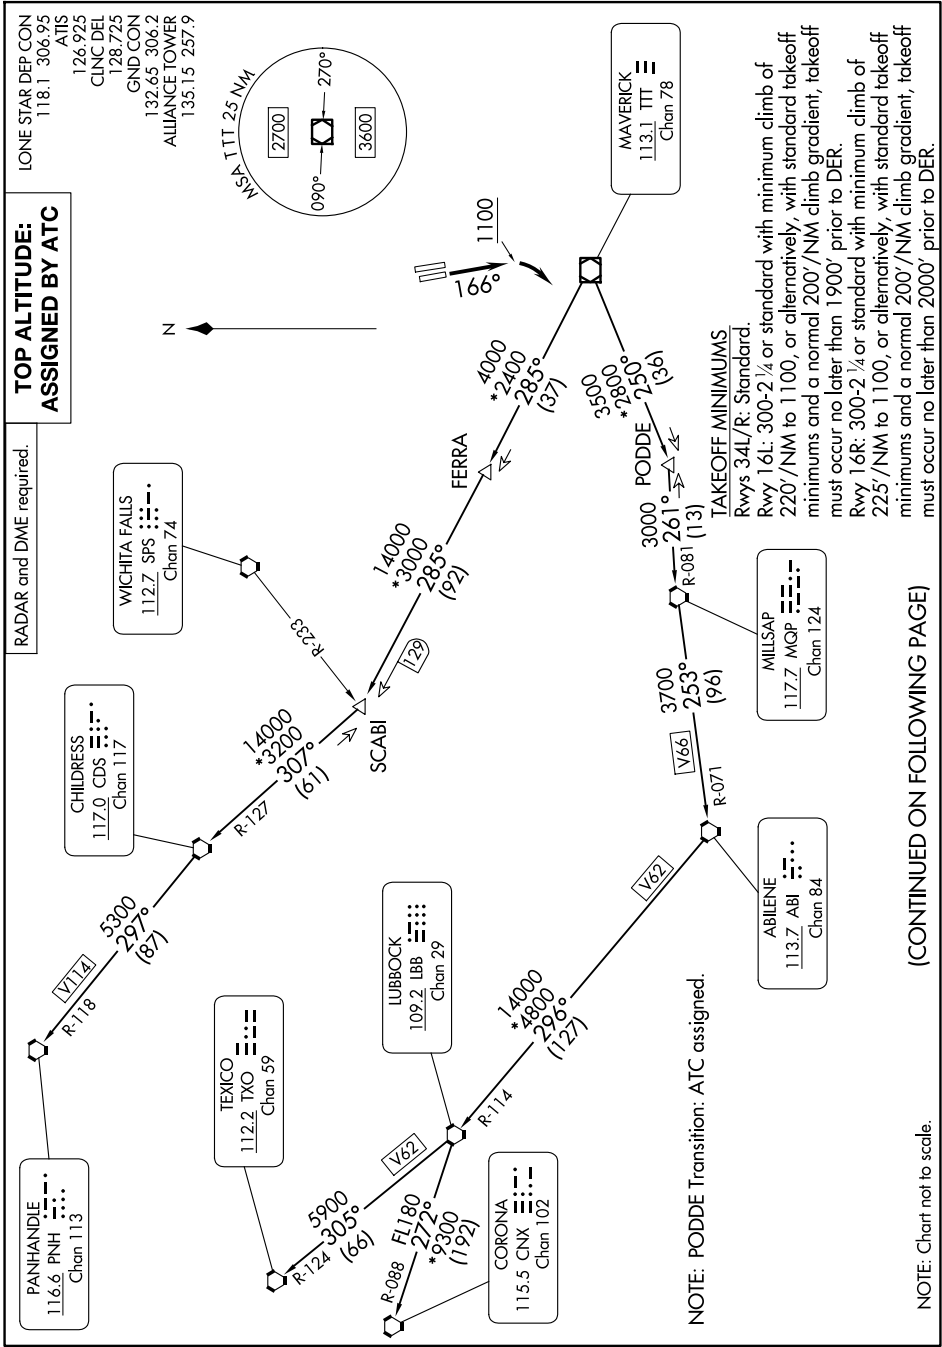

# WORTH ONE DEPARTURE

SC-2, 16 APR 2026 to 14 MAY 2026

# WORTH ONE DEPARTURE

(CONTINUED ON FOLLOWING PAGE)

SC-2, 16 APR 2026 to 14 MAY 2026