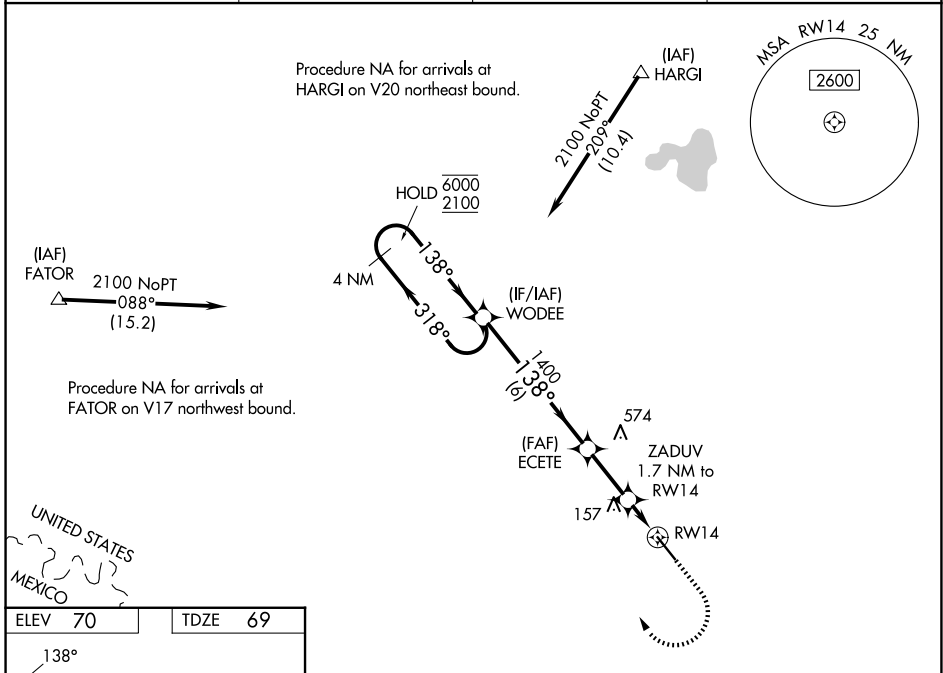

WAAS CH 70341 W14A	APP CRS 138°	Rwy Ldg TDZE Apt Elev	6002 69 70
--	------------------------	-----------------------------	---------------------------------------

RNAV (GPS) RWY 14

MID VALLEY (TXW)

RNP APCH.		MISSED APPROACH: Climb to 900 then climbing right turn to 2100 direct WODEE and hold.	
AWOS-3PT 118.575	VALLEY APP CON 126.55 377.2	CLNC DEL 125.95	UNICOM 122.8 (CTAF)

SC-3, 16 APR 2026 to 14 MAY 2026

SC-3, 16 APR 2026 to 14 MAY 2026

	4 NM Holding Pattern	WODEE	900	2100	WODEE	
	6000 ← 318°	→ 138°	↑	↪	✦	
		1400	*LNAV only.			
		ECETE	ZADUV 1.7 NM to RW14	*0.9 NM to RW14	RW14	
			6 NM	2.3 NM	0.8 NM	0.9 NM
CATEGORY	A	B	C	D		
LPV DA		319- ³ / ₄	250 (300- ³ / ₄)			
LNAV/VNAV DA		331- ⁷ / ₈	262 (300- ⁷ / ₈)			
LNAV MDA		420-1	351 (400-1)			
CIRCLING	620-1	550 (600-1)	700-1 ³ / ₄ 630 (700-1 ³ / ₄)	940-2 ³ / ₄ 870 (900-2 ³ / ₄)		