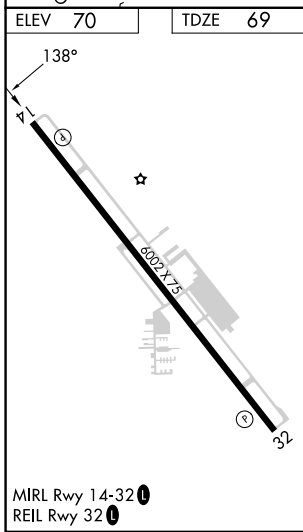

WAAS CH 70341 W14A	APP CRS 138°	Rwy Ldg TDZE Apt Elev	6002 69 70
--	------------------------	-----------------------------	---------------------------------------

RNAV (GPS) RWY 14

MID VALLEY (TXW)

RNP APCH.		MISSED APPROACH: Climb to 900 then climbing right turn to 2100 direct WODEE and hold.	
AWOS-3PT 118.575	VALLEY APP CON 126.55 377.2	CLNC DEL 125.95	UNICOM 122.8 (CTAF)

SC-3, 16 APR 2026 to 14 MAY 2026

SC-3, 16 APR 2026 to 14 MAY 2026

	4 NM Holding Pattern	WODEE	900	2100	WODEE	
	6000 ← 318°	→ 138°	↑	↪	✦	
		1400	*LNAV only.			
		ECETE	ZADUV 1.7 NM to RW14	*0.9 NM to RW14	RW14	
			6 NM	2.3 NM	0.8 NM	0.9 NM
CATEGORY	A	B	C	D		
LPV DA		319- ³ / ₄	250 (300- ³ / ₄)			
LNAV/VNAV DA		331- ⁷ / ₈	262 (300- ⁷ / ₈)			
LNAV MDA		420-1	351 (400-1)			
CIRCLING	620-1	550 (600-1)	700-1 ³ / ₄ 630 (700-1 ³ / ₄)	940-2 ³ / ₄ 870 (900-2 ³ / ₄)		