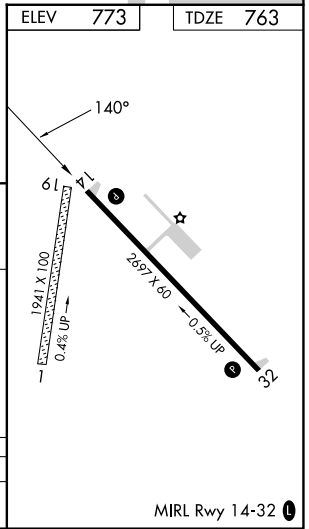

APP CRS	Rwy Ldg	2697
140°	TDZE	763
	Apt Elev	773

RNAV (GPS) RWY 14

EPHRAIM/GIBRALTAR (3D2)

RNP APCH - GPS.

⚠ Procedure NA at night. Rwy 14 helicopter visibility reduction below 1 SM NA.

MISSED APPROACH: Climbing right turn to 3000 direct MNM and hold.

AWOS-3PT
124.175

GREEN BAY APP CON★
120.3 338.2

UNICOM
123.0 (CTAF) 0

EC-3, 16 APR 2026 to 14 MAY 2026

EC-3, 16 APR 2026 to 14 MAY 2026

Visual Segment - Obstacles.

CATEGORY	A	B	C	D
LNAV MDA	1200-1	437 (500-1)	1200-1¼ 437 (500-1¼)	NA