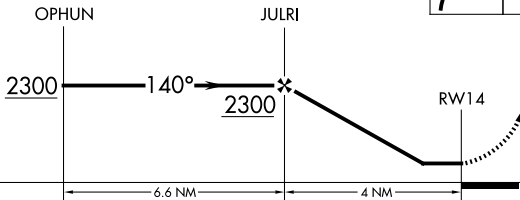

# RNAV (GPS) RWY 14

EPHRAIM/GIBRALTAR (3D2)

RNP APCH - GPS.

**⚠** Procedure NA at night. Rwy 14 helicopter visibility reduction below 1 SM NA.

MISSED APPROACH: Climbing right turn to 3000 direct MNM and hold.

AWOS-3PT  
**124.175**

GREEN BAY APP CON★  
**120.3 338.2**

UNICOM  
**123.0 (CTAF) 0**

EC-3, 16 APR 2026 to 14 MAY 2026

EC-3, 16 APR 2026 to 14 MAY 2026

Visual Segment - Obstacles.

CATEGORY	A	B	C	D
LNAV MDA	1200-1	437 (500-1)	1200-1¼ 437 (500-1¼)	NA