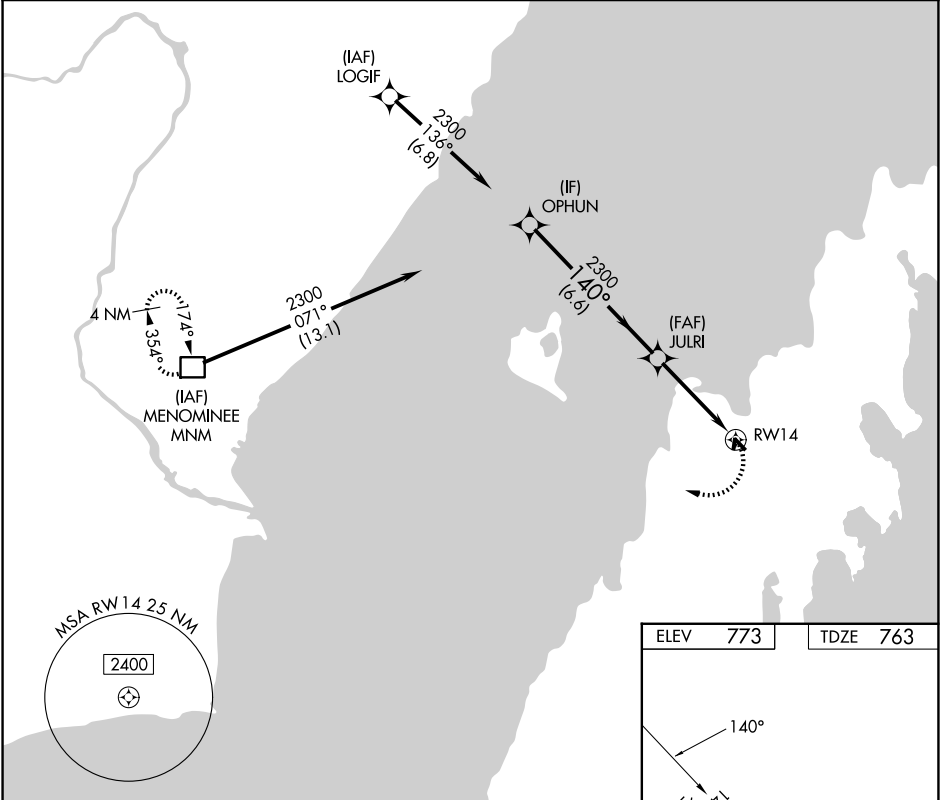

# RNAV (GPS) RWY 14

EPHRAIM/GIBRALTAR (3D2)

RNP APCH - GPS.

**⚠** Procedure NA at night. Rwy 14 helicopter visibility reduction below 1 SM NA.

MISSED APPROACH: Climbing right turn to 3000 direct MNM and hold.

AWOS-3PT  
**124.175**

GREEN BAY APP CON★  
**120.3 338.2**

UNICOM  
**123.0 (CTAF) 0**

EC-3, 16 APR 2026 to 14 MAY 2026

EC-3, 16 APR 2026 to 14 MAY 2026

Visual Segment - Obstacles.

CATEGORY	A	B	C	D
LNAV MDA	1200-1	437 (500-1)	1200-1¼ 437 (500-1¼)	NA